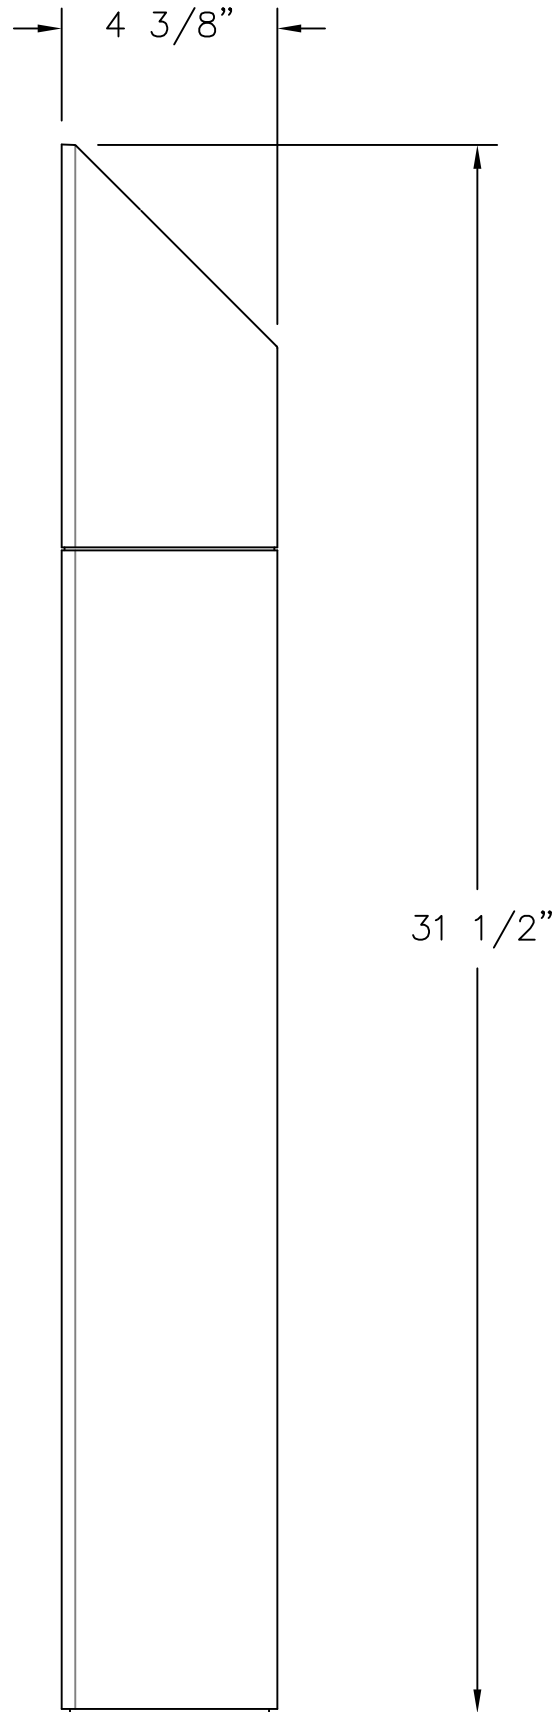

NOTES:

LUMINAIRE #99554 - SEE SPECIFICATIONS.

1 1/2" DIA.
OPENING

(3) MTG. SLOTS ON
2 3/4" BOLT CIRCLE

TEMPLATE DETAIL - BOLLARD BASE

This print contains confidential information which is the property of BEGA/US. By accepting this information, the borrower agrees that it will not be used for any other purpose other than that which is was loaned.

Catalog No.: 99554

Description: ASYMMETRICAL TRAPEZOIDAL BOLLARD

Drawn by: Bob Mc Date: 7/29/15 File Name: 99554

SCALE: NONE - DO NOT SCALE DRAWING

BEGA

1000 Bega Way
Carpinteria, Ca. 93013
(805) 684-0533