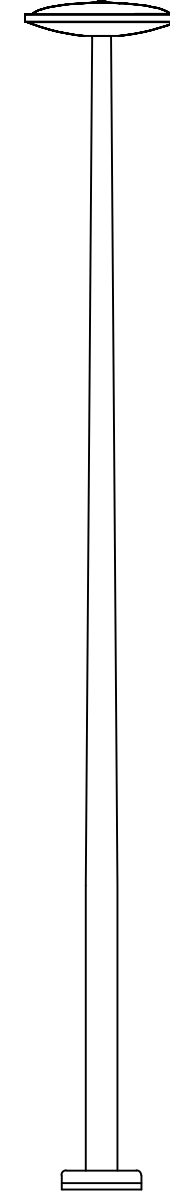

NOTES:

1. LUMINAIRE # 88 100 – SEE SPECIFICATIONS.
2. INTEGRAL UNIVERSAL (120–277V) ELECTRONIC LED DRIVER LOCATED IN LUMINAIRE HEAD.
3. 26W LED MODULE (PROVIDED BY BEGA).
4. AVAILABLE IN STANDARD BEGA FINISHES.

SLIP FITS 3" O.D.
POLE OR TENON
(REQUIRES A MINIMUM 3 1/2" LENGTH OF
STRAIGHT DIA. POLE/TENON)

SHOWN ON 1508HR

This print contains confidential information which is the property of BEGA/US. By accepting this information, the borrower agrees that it will not be used for any other purpose other than that

Catalog No.: 88 100

Description: POLE TOP – SYMMETRICAL DISTRIBUTION

Drawn by: AC Date: 8/11/15 File Name: 88100.dxf

BEGA

1000 Bega Way
Carminteria Ca 93013