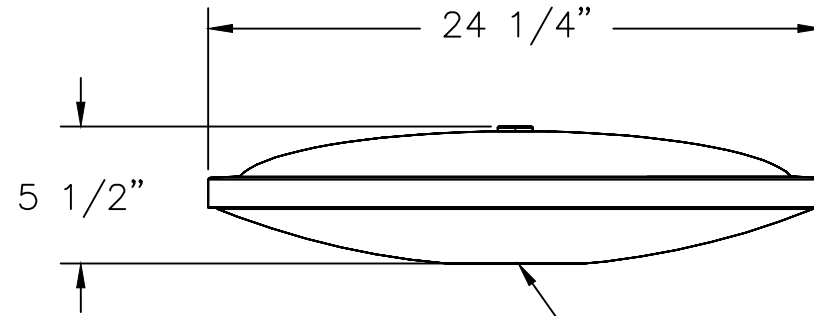

NOTES:

1. LUMINAIRE # 88 100 – SEE SPECIFICATIONS.
2. INTEGRAL UNIVERSAL (120–277V) ELECTRONIC LED DRIVER LOCATED IN LUMINAIRE HEAD.
3. 26W LED MODULE (PROVIDED BY BEGA).
4. AVAILABLE IN STANDARD BEGA FINISHES.

SLIP FITS 3" O.D.
POLE OR TENON
(REQUIRES A MINIMUM 3 1/2" LENGTH OF
STRAIGHT DIA. POLE/TENON)

SHOWN ON 1508HR

This print contains confidential information which is the property of BEGA/US. By accepting this information, the borrower agrees that it will not be used for any other purpose other than that

Catalog No.: 88 100

Description: POLE TOP – SYMMETRICAL DISTRIBUTION

Drawn by: AC Date: 8/11/15 File Name: 88100.dxf

BEGA

1000 Bega Way
Carminteria Ca 93013