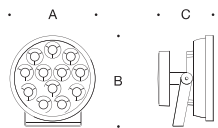

Materials

- Clear safety glass
- Marine grade, copper free (≤0.3% copper content) A360.0 aluminum alloy
- High temperature silicone gasket
- Mechanically captive stainless steel fasteners
- Stainless steel mounting yoke
- Pure anodized aluminum reflector surface

NRTL listed to North American Standards, suitable for wet locations
Protection class IP 67

Weight: 20.3lbs.

EPA (Effective projection area): 1.3 sq. ft.

Electrical

Operating voltage	120-277VAC
Minimum start temperature	-40° C
Maximum ambient temperature	45° C
LED module wattage	124.8W
System wattage	140.0W
Controllability	0-10V dimmable
Color rendering index	Ra > 80
Luminaire lumens	15616lm
LED service life (L70)	60000 hrs

LED color temperature

- 4000K (K4)
- 3500K (K35)
- 3000K (K3)
- 2700K (K27)
- 2200K (K22)

BEGA can supply you with suitable LED replacement modules for up to 20 years after the purchase of LED luminaires - see website for details

Finish

All BEGA standard finishes are matte, textured powder coat with minimum 3 mil thickness. BEGA Unidure® finish, a fluoropolymer technology, provides superior fade protection in Black, Bronze, and Silver. BEGA standard White is a super durable polyester powder. Optionally available RAL and custom color finishes provided in either polyester powder or liquid paint.

Available colors

Black (BLK)	Bronze (BRZ)
Silver (SLV)	White (WHT)
RAL:	CUS: