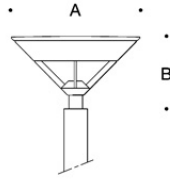

Tools Required:

4mm hex key

Dimensions

A: 28"

B: 14-1/4"

Protection Class: IP65

Weight: 32.2 lbs.

Notice to Installer for 84 403:

1. See page 2 for specific product safety warnings.
2. For pole top applications only.
3. Slip fits 3" O.D. poles only.
4. Requires a MINIMUM 2-1/2" length of straight diameter pole/tenon.
5. LED module and integral driver provided by BEGA.
6. Pole top luminaire supplied with 25 feet of cable to route through pole.
7. Fixture should not be opened during installation.

Figure 1

84 403 - installation:

1. Lead luminaire wires into top of pole and through to the base.
2. Slip luminaire onto top of pole and secure by tightening (4) M8 set screws on pole, evenly.
3. Make supply wiring and luminaire wiring connections inside pole base:
 MAIN VOLTAGE SUPPLY WIRE TO BLACK LUMINAIRE WIRE
 NEUTRAL (COMMON) SUPPLY WIRE TO WHITE LUMINAIRE WIRE
 GREEN GROUND WIRE TO GREEN LUMINAIRE WIRE
- Dimming (if applicable):
 DIMMING CONTROL WIRE (+) TO POSITIVE LUMINAIRE DIM CONTROL WIRE
 DIMMING CONTROL WIRE (-) TO NEGATIVE LUMINAIRE DIM CONTROL WIRE