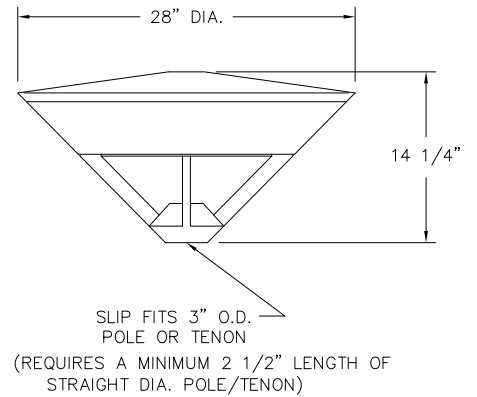

Tools Required:

4mm hex key

Dimensions

A: 28"

B: 14-1/4"

Protection Class: IP65

Weight: 32.2 lbs.

Notice to Installer for 84 403:

1. See page 2 for specific product safety warnings.
2. For pole top applications only.
3. Slip fits 3" O.D. poles only.
4. Requires a MINIMUM 2-1/2" length of straight diameter pole/tenon.
5. LED module and integral driver provided by BEGA.
6. Pole top luminaire supplied with 25 feet of cable to route through pole.
7. Fixture should not be opened during installation.

Figure 1

84 403 - installation:

1. Lead luminaire wires into top of pole and through to the base.
2. Slip luminaire onto top of pole and secure by tightening (4) M8 set screws on pole, evenly.
3. Make supply wiring and luminaire wiring connections inside pole base:
 MAIN VOLTAGE SUPPLY WIRE TO BLACK LUMINAIRE WIRE
 NEUTRAL (COMMON) SUPPLY WIRE TO WHITE LUMINAIRE WIRE
 GREEN GROUND WIRE TO GREEN LUMINAIRE WIRE
- Dimming (if applicable):
 DIMMING CONTROL WIRE (+) TO POSITIVE LUMINAIRE DIM CONTROL WIRE
 DIMMING CONTROL WIRE (-) TO NEGATIVE LUMINAIRE DIM CONTROL WIRE