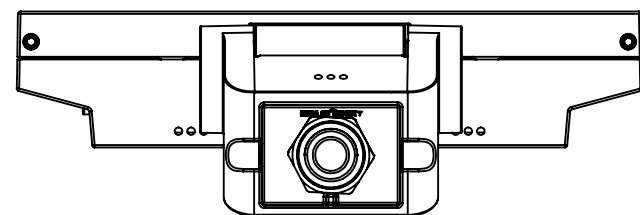

REV	CHANGED BY	DESCRIPTION	DATE

BEGA

1000 BEGA Way, Carpinteria, California 93013 P (805) 684-0533 - www.bega-us.com

APPROVED: _____ DATE: _____ DESCRIPTION: HIGH PERFORMANCE FLOODLIGHT - ASYMMETRIC
 TYPE: _____