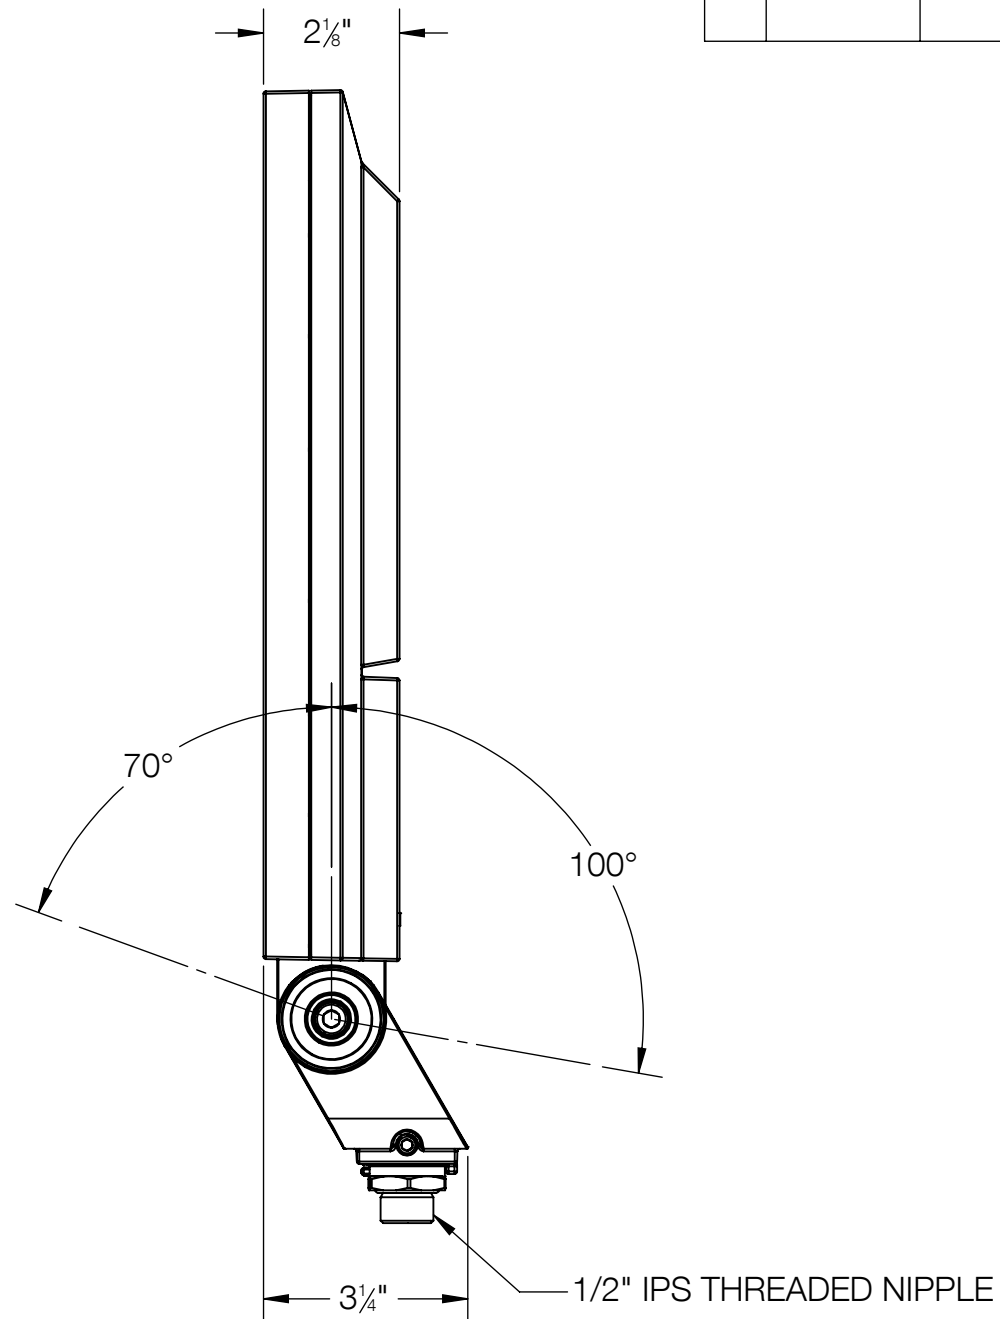

REV	CHANGED BY	DESCRIPTION	DATE

BEGA

1000 BEGA Way, Carpinteria, California 93013 P (805) 684-0533 - www.bega-us.com

APPROVED: _____ DATE: _____ DESCRIPTION: HIGH PERFORMANCE FLOODLIGHT - ASYMMETRIC
 TYPE: _____

PROPRIETARY AND CONFIDENTIAL THE INFORMATION CONTAINED IN THIS DRAWING IS THE SOLE PROPERTY OF BEGA NORTH AMERICA, INC. ANY REPRODUCTION IN PART OR AS A WHOLE WITHOUT THE WRITTEN PERMISSION OF BEGA NORTH AMERICA, INC. IS PROHIBITED.	SIZE	PART NO.	REV
	B	84232	-
NOT TO SCALE		8/15/2022	SHEET 1 OF 1