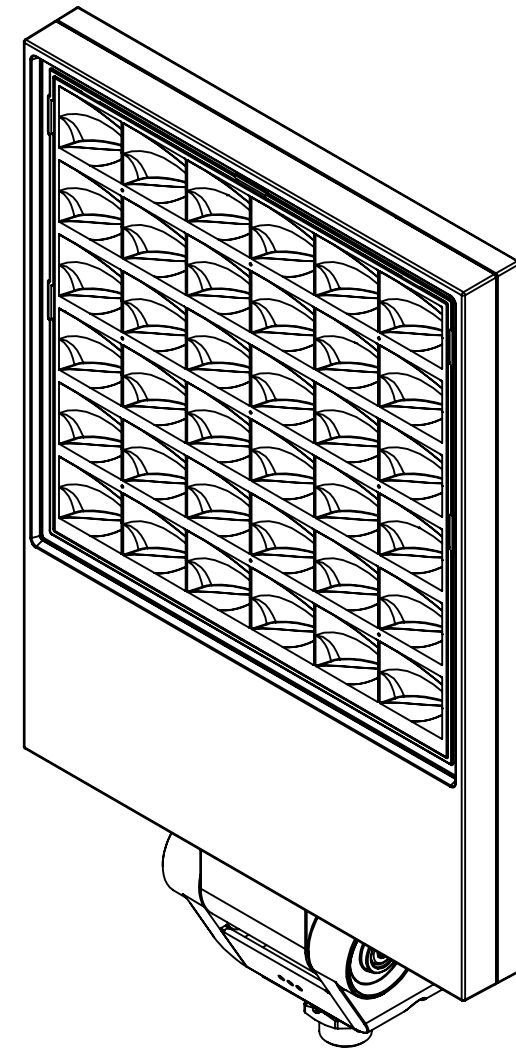

REV	CHANGED BY	DESCRIPTION	DATE

BEGA

1000 BEGA Way, Carpinteria, California 93013 P (805) 684-0533 - www.bega-us.com

APPROVED: _____ DATE: _____ DESCRIPTION: HIGH PERFORMANCE FLOODLIGHT - ASYMMETRIC
 TYPE: _____