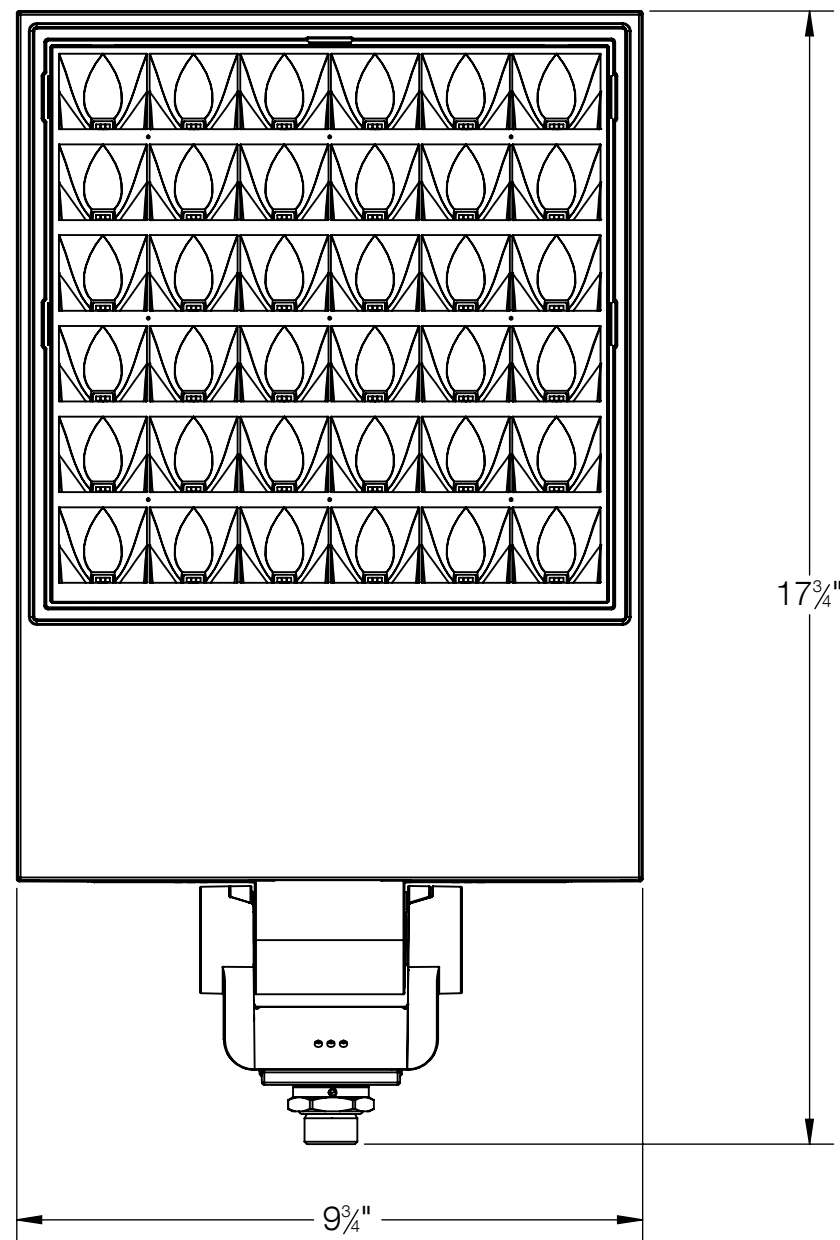

REV	CHANGED BY	DESCRIPTION	DATE

BEGA

1000 BEGA Way, Carpinteria, California 93013 P (805) 684-0533 - www.bega-us.com

APPROVED: _____ DATE: _____ DESCRIPTION: HIGH PERFORMANCE FLOODLIGHT - ASYMMETRIC
 TYPE: _____

PROPRIETARY AND CONFIDENTIAL THE INFORMATION CONTAINED IN THIS DRAWING IS THE SOLE PROPERTY OF BEGA NORTH AMERICA, INC. ANY REPRODUCTION IN PART OR AS A WHOLE WITHOUT THE WRITTEN PERMISSION OF BEGA NORTH AMERICA, INC. IS PROHIBITED.	SIZE	PART NO.	REV
	B	84232	-
NOT TO SCALE		8/15/2022	SHEET 1 OF 1