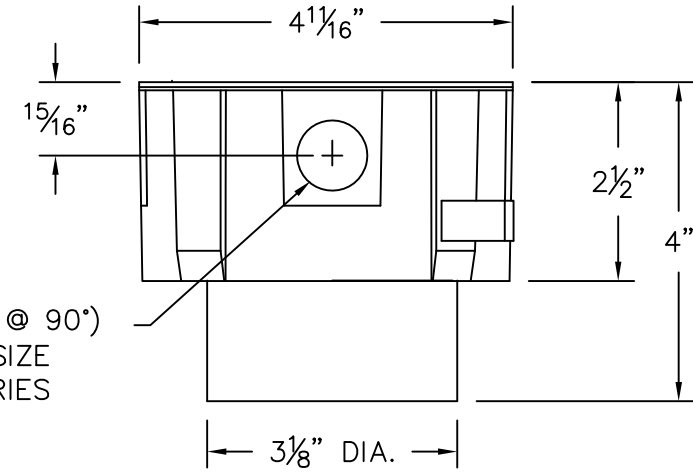

7/8" DIA. (4 @ 90°)
1/2" TRADE SIZE
CONDUIT ENTRIES

**19538 - SMALL OPENING
WIRING BOX DETAIL**

- NOTES:
1. LUMINAIRE 78 047 - SEE SPECIFICATIONS.

BEGA

1000 Bega Way
Carpinteria, Ca. 93013
(805) 684-0533

Catalog No.: 78 047
Description: CYLINDRICAL WALL MOUNTED LUMINAIRE
Drawn by: BMK Date: 6/24/2016 File Name: 78047.DXF
SCALE: NONE - DO NOT SCALE DRAWING