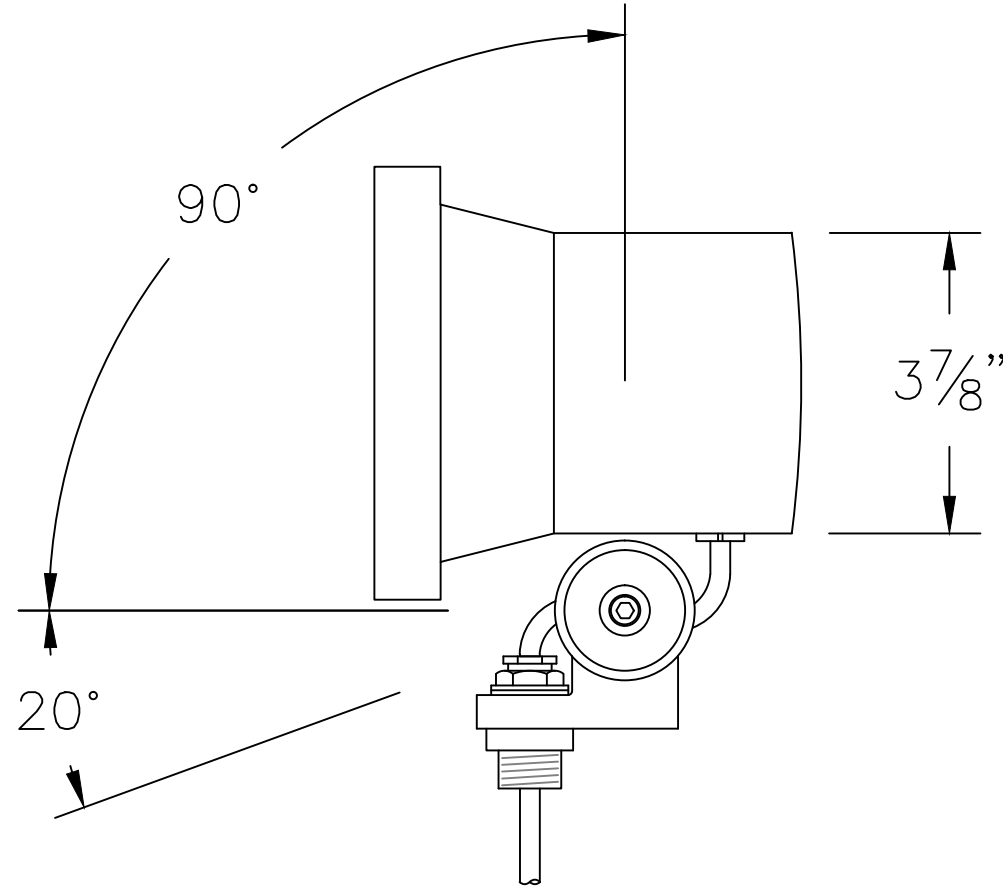

NOTES:

1. LUMINAIRE # 77 684 – SEE SPECIFICATIONS;

This print contains confidential information which is the property of BEGA/US. By accepting this information, the borrower agrees that it will not be used for any other purpose other than that which is was loaned.

Catalog No: 77 684

Description: SMALL SCALE FLOODLIGHT – LED

Drawn by: AJ P Date: 8/7/15 File Name: 77684.dxf

SCALE: NONE – DO NOT SCALE DRAWING

BEGA

1000 Bega Way
Carpinteria, Ca. 93013
(805) 684-0533