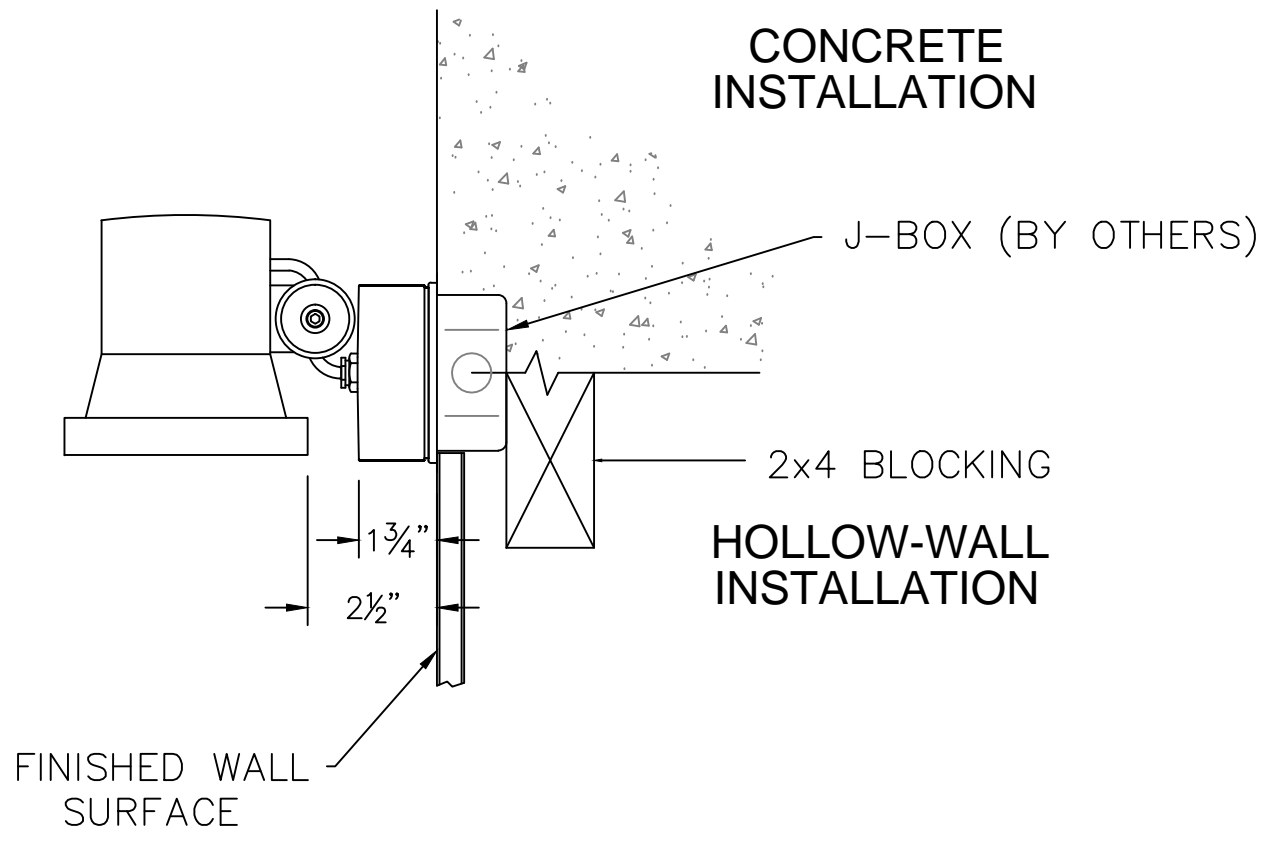

This print contains confidential information which is the property of BEGA/US. By accepting this information, the borrower agrees that it will not be used for any other purpose other than that which is loaned.

Catalog No.: 77 680

Description: SMALL SCALE FLOODLIGHT – LED

Drawn by: AJ P Date: 8/7/15 File Name: 77680.dxf

SCALE: NONE – DO NOT SCALE DRAWING

BEGA

1000 Bega Way
Carpinteria, Ca. 93013
(805) 684-0533