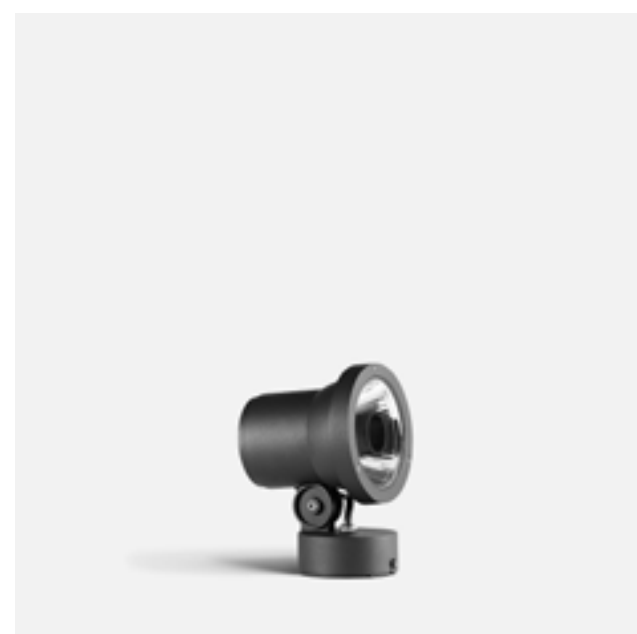

Application

Compact floodlight with mounting canopy for direct mounting to horizontal or vertical surfaces. Designed to illuminate architectural features, signage, landscaping, or to provide general illumination in a space. Pair with a variety of optical accessories.

Materials

- Clear safety glass
- Marine grade, copper free (≤0.3% copper content) A360.0 aluminum alloy
- High temperature silicone gasket
- Mechanically captive stainless steel fasteners
- Pure anodized aluminum reflector
- Silicone optic with excellent high temperature and UV stability
- Composite concentric ring louver

Available colors

- | | |
|--------------|--------------|
| Black (BLK) | Bronze (BRZ) |
| Silver (SLV) | White (WHT) |
| RAL: | CUS: |

Type:

BEGA Product:

Project:

Modified:

Available options

- | | |
|--------|------------------------|
| B70075 | Elliptical spread lens |
| B70712 | Glare shield · 360° |
| B70756 | Glare shield · 180° |
| CUS | Custom finish |
| FSC | Fusing |
| MGU | Marine grade undercoat |
| RAL | RAL finish |

Compact floodlight · Very narrow beam						
	LED	□	A	B	C	D
B77680	13.0W	8°	5 1/2	8	5 1/2	3 7/8