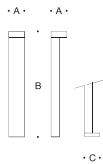

Materials

- Clear safety glass with matte finish
- Aluminum housing
- High temperature silicone gasket
- Mechanically captive stainless steel fasteners
- Galvanized steel anchorage

NRTL listed to North American Standards, suitable for wet locations
Protection class IP 65

Weight: 6.3 lbs.

Electrical

Operating voltage	12VAC
Minimum start temperature	-40° C
LED module wattage	2.1 W
System wattage	3.4 W
Controllability	Non-Dimming
Color rendering index	Ra > 90
Luminaire lumens	131 lm
LED service life (L70)	60000 hrs

LED color temperature

- 4000K (K4)
- 3500K (K35)
- 3000K (K3)
- 2700K (K27)

BEGA can supply you with suitable LED replacement modules for up to 20 years after the purchase of LED luminaires - see website for details

Finish

All BEGA standard finishes are matte, textured powder coat with minimum 3 mil thickness. BEGA Unidure® finish, a fluoropolymer technology, provides superior fade protection in Black, Bronze, and Silver. BEGA standard White is a super durable polyester powder. Optionally available RAL and custom color finishes provided in either polyester powder or liquid paint.

Available colors

Black (BLK)	Bronze (BRZ)
Silver (SLV)	White (WHT)
RAL:	CUS: