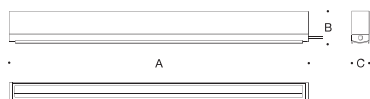

Materials

Clear safety glass
Marine grade, copper free (≤0.3% copper content) A360.0 aluminum alloy
High temperature silicone gasket
Pre-wired with 5-pole plug-in connectors for ease of installation
Pure anodized aluminum reflector

NRTL listed to North American Standards, suitable for wet locations
Protection class IP 65

Weight: 12.1 lbs.

Electrical

Operating voltage 120-277V AC
Minimum start temperature -20° C
LED module wattage 33.6 W
System wattage 39.2 W
Controllability 0-10V dimming down to 0.1%
Color rendering index Ra > 80
Luminaire lumens 2818 lm
LED service life (L70) 60000 hrs

LED color temperature

- 4000K (K4)
- 3500K (K35)
- 3000K (K3)
- 2700K (K27)

BEGA can supply you with suitable LED replacement modules for up to 20 years after the purchase of LED luminaires - see website for details

Finish

All BEGA standard finishes are matte, textured powder coat with minimum 3 mil thickness. BEGA Unidure® finish, a fluoropolymer technology, provides superior fade protection in Black, Bronze, and Silver. BEGA standard White is a super durable polyester powder. Optionally available RAL and custom color finishes provided in either polyester powder or liquid paint.

Available colors

- Black (BLK)
- Silver (SLV)
- RAL:
- Bronze (BRZ)
- White (WHT)
- CUS: