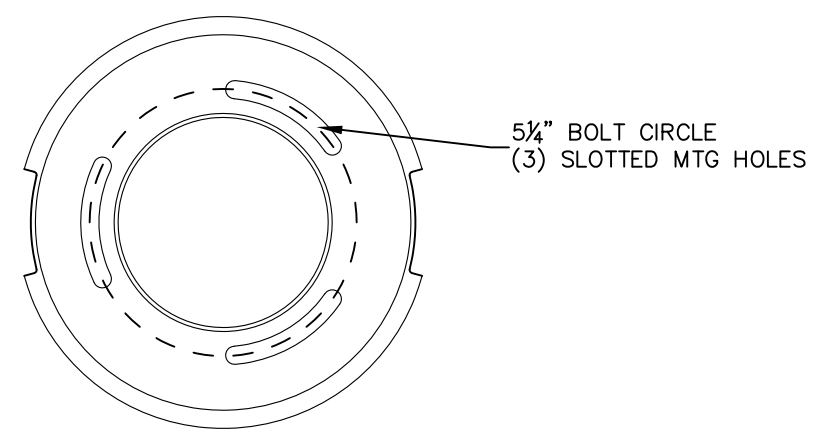

BACK BOX PLAN VIEW

BACK BOX 3D VIEW

MTG PLATE DETAIL

NOTE: 77 090 - SEE SPECIFICATIONS

Catalog No.: 77 090

Description: IN-GROUND LUMINAIRE

Drawn by: MAP Date: 7/5/2016 File Name: 77090.dxf

SCALE: NONE - DO NOT SCALE DRAWING