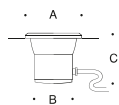

Application

In-grade floodlight with symmetric light distribution. This family of luminaires is resistant to foot traffic and is ideally suited for the illumination of architectural details or landscape features around the home and garden. Low voltage magnetic transformer required for operation.

Materials

Clear safety glass
Corrosion-resistant 304 grade stainless steel
High temperature silicone gasket
Composite installation housing
Pure anodized aluminum reflector

NRTL listed to North American Standards, suitable for wet locations
Protection class IP 67

Weight: 1.9 lbs.

Electrical

Operating voltage	12VAC
Minimum start temperature	-40° C
LED module wattage	3.0W
System wattage	4.5W
Controllability	Non-Dimming
Color rendering index	Ra > 90
Luminaire lumens	320lm
LED service life (L70)	60000hrs

LED color temperature

4000K (K4)
3500K (K35)
3000K (K3)
2700K (K27)

BEGA can supply you with suitable LED replacement modules for up to 20 years after the purchase of LED luminaires - see website for details

Finish

#4 brushed stainless steel. Custom colors are not available.