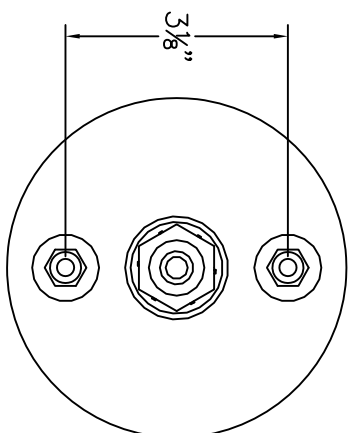

NOTES:

1. ACCESSORY #70 761- SEE SPECIFICATIONS
2. CROSSBEAM FOR THREE FLOODLIGHTS.
3. MOUNTING BUSH G $\frac{1}{2}$ - DIN ISO 228
4. CONNECTION BOX INCLUDED.
5. STANDARD BEGA FINISHES.

MOUNTING DETAIL (X 3)
SCALE 2:1

Catalog No.: 70 761

Description: CROSS BEAM FOR THREE FLOODLIGHTS

Drawn by: DBN

Date: 8/20/07

File Name: 70761.dxf

SCALE: NONE - DO NOT SCALE DRAWING

BEGA

1000 Bega Way
Carpinteria, Ca. 93013
(805) 684-0533