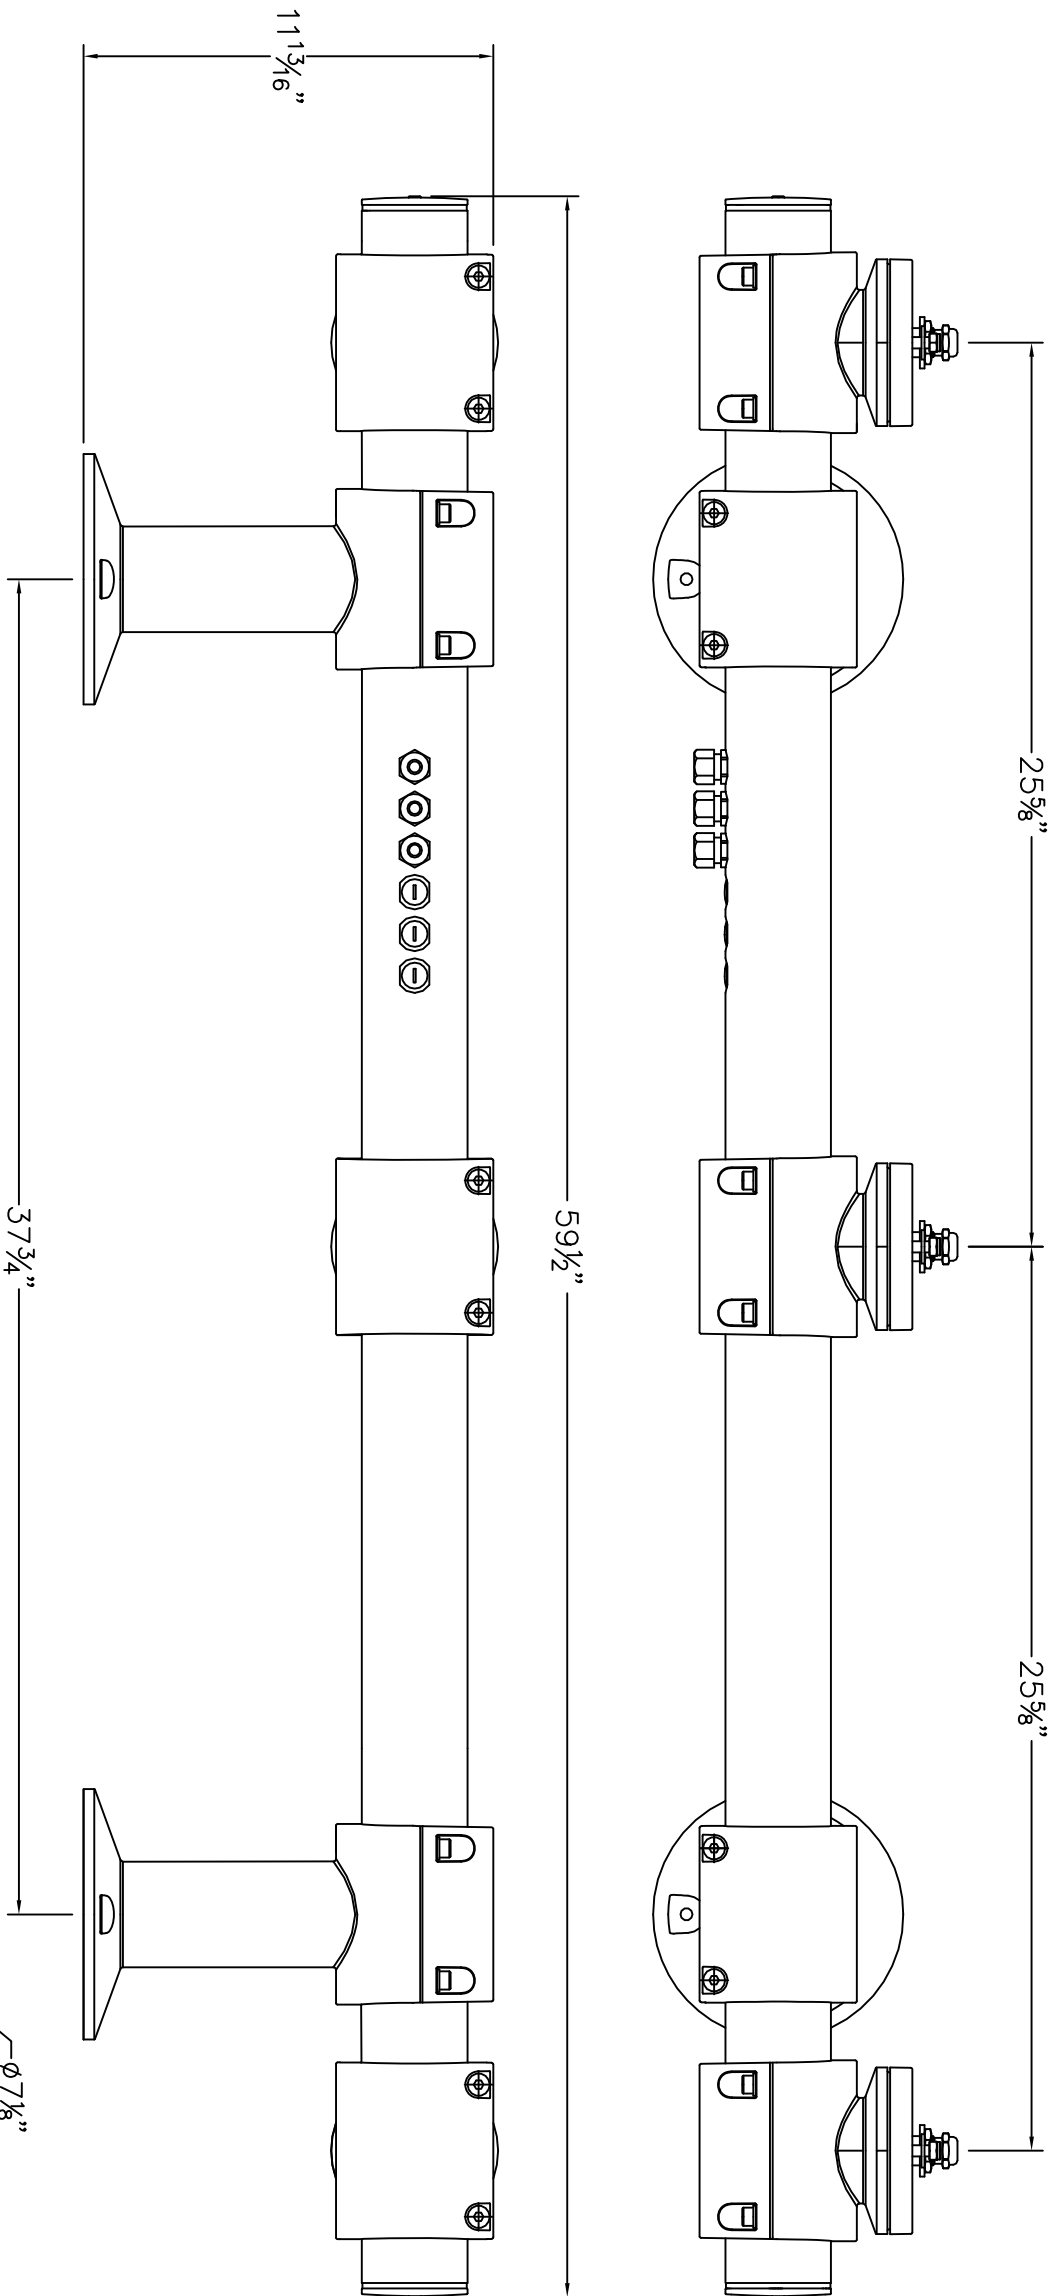

NOTES:

1. ACCESSORY #70 761- SEE SPECIFICATIONS
2. CROSSBEAM FOR THREE FLOODLIGHTS.
3. MOUNTING BUSH G $\frac{1}{2}$ - DIN ISO 228
4. CONNECTION BOX INCLUDED.
5. STANDARD BEGA FINISHES.

MOUNTING DETAIL (X 3)
SCALE 2:1

MOUNTING DETAIL (X 2)

This print contains confidential information which is the property of BEGA/US. By accepting this information, the borrower agrees that it will not be used for any other purpose other than that which is was loaned.

Catalog No.: 70 761

Description: CROSS BEAM FOR THREE FLOODLIGHTS

Drawn by: DBN

Date: 8/20/07

File Name: 70761.dxf

SCALE: NONE - DO NOT SCALE DRAWING

BEGA

1000 Bega Way
Carpinteria, Ca. 93013
(805) 684-0533