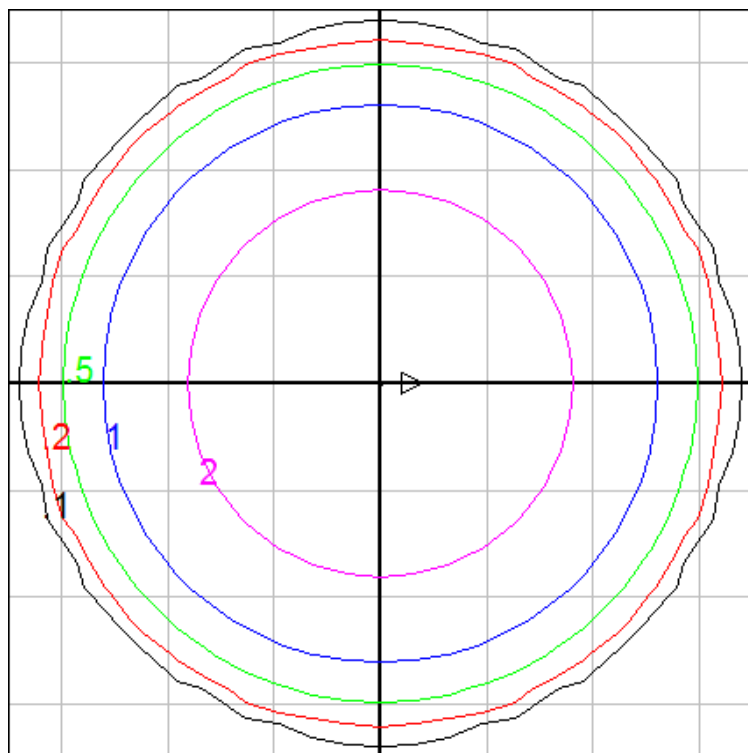

BEGA

Photometric Filename: 55928.IES

TEST: BE_55928
 TEST LAB: BEGA
 DATE: 10/26/2017
 LUMINAIRE: 55 928
 LAMP: 18.1W LED

Characteristics

Lumens Per Lamp	N.A. (absolute)
Total Lamp Lumens	N.A. (absolute)
Luminaire Lumens	1327
Total Luminaire Efficiency	N.A.
Luminaire Efficacy Rating (LER)	60
Total Luminaire Watts	22
Ballast Factor	1.00
CIE Type	Direct
Spacing Criterion (0-180)	1.18
Spacing Criterion (90-270)	1.18
Spacing Criterion (Diagonal)	1.22
Basic Luminous Shape	Circular
Luminous Length (0-180)	0.00 ft
Luminous Width (90-270)	0.38 ft (Diameter)
Luminous Height	0.00 ft

Zonal Lumen Summary

Zone	Lumens
0-10	86.13
10-20	237.48
20-30	359.18
30-40	406.58
40-50	221.04
50-60	12.22
60-70	3.36
70-80	0.57
80-90	0.08
90-100	0.00
100-110	0.00
110-120	0.00
120-130	0.00
130-140	0.00
140-150	0.00
150-160	0.00
160-170	0.00
170-180	0.00

Mounting Height = 15 ft. Grid Spacing = 5 ft.

In the interest of product improvement, BEGA reserves the right to make technical changes without notice.