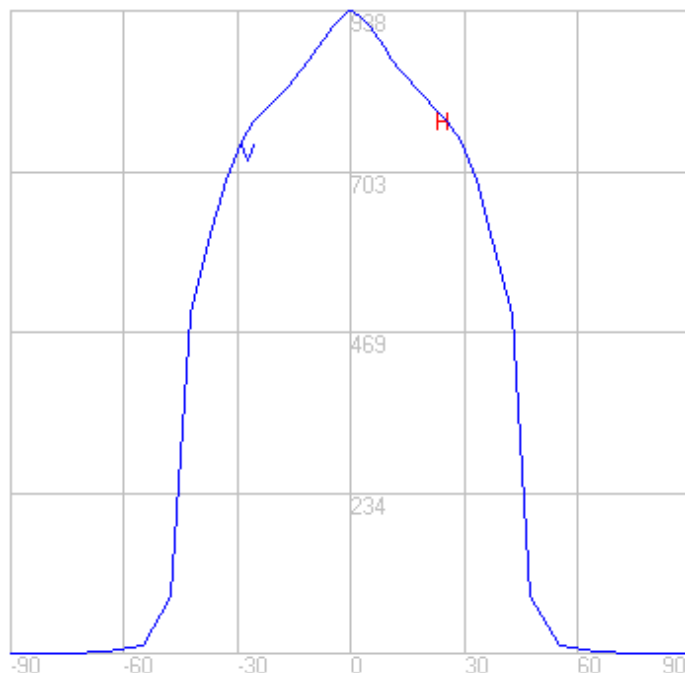

In the interest of product improvement, BEGA reserves the right to make technical changes without notice.