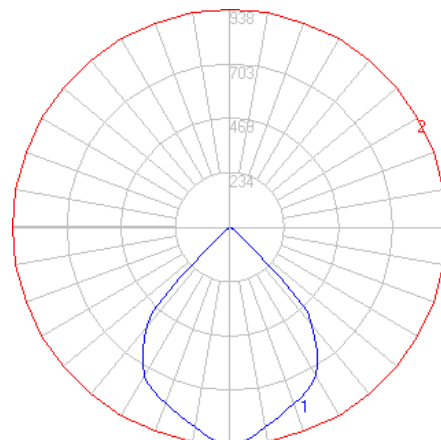

BEGA

Photometric Filename: 55928.IES

TEST: BE_55928
 TEST LAB: BEGA
 DATE: 10/26/2017
 LUMINAIRE: 55 928
 LAMP: 18.1W LED

Characteristics

Lumens Per Lamp	N.A. (absolute)
Total Lamp Lumens	N.A. (absolute)
Luminaire Lumens	1327
Total Luminaire Efficiency	N.A.
Luminaire Efficacy Rating (LER)	60
Total Luminaire Watts	22
Ballast Factor	1.00
CIE Type	Direct
Spacing Criterion (0-180)	1.18
Spacing Criterion (90-270)	1.18
Spacing Criterion (Diagonal)	1.22
Basic Luminous Shape	Circular
Luminous Length (0-180)	0.00 ft
Luminous Width (90-270)	0.38 ft (Diameter)
Luminous Height	0.00 ft

Zonal Lumen Summary

Zone	Lumens
0-10	86.13
10-20	237.48
20-30	359.18
30-40	406.58
40-50	221.04
50-60	12.22
60-70	3.36
70-80	0.57
80-90	0.08
90-100	0.00
100-110	0.00
110-120	0.00
120-130	0.00
130-140	0.00
140-150	0.00
150-160	0.00
160-170	0.00
170-180	0.00