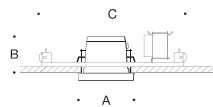

Modified:

**Included (available for pre-shipment)**

CP5925

**Downlight · Narrow beam**

|               | LED    | □   | A                             | B                             | C  |
|---------------|--------|-----|-------------------------------|-------------------------------|----|
| <b>B55925</b> | 12.7 W | 17° | 5 <sup>5</sup> / <sub>8</sub> | 3 <sup>1</sup> / <sub>4</sub> | 18 |