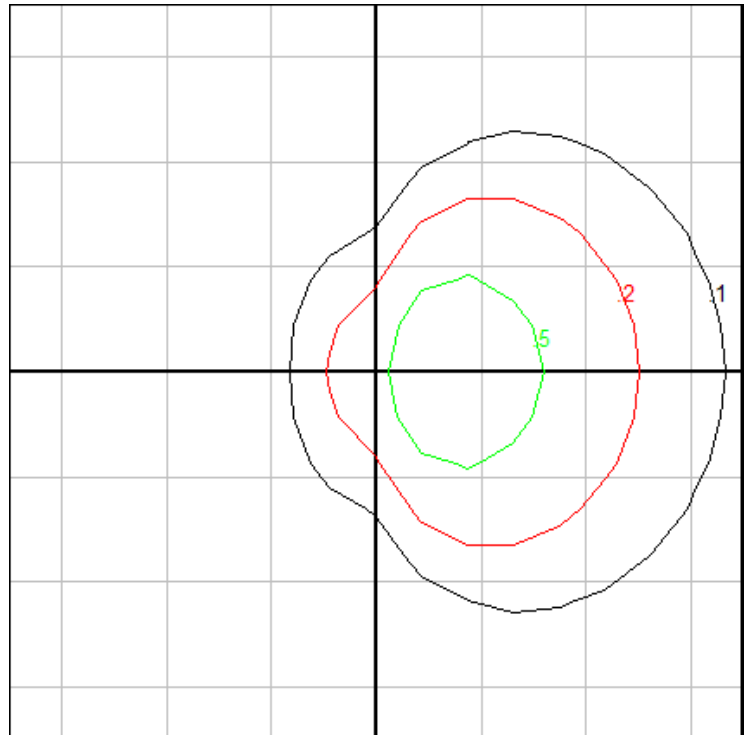

Wall Mounting Height: 6 ft.   Grid Spacing: 5 ft.

In the interest of product improvement, BEGA reserves the right to make technical changes without notice.