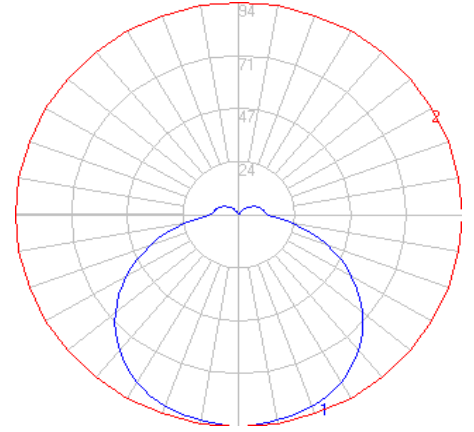

BEGA

File: 50535K4_BEGA_IES.ies

TEST: BE_50535K4
 TEST LAB: BEGA
 DATE: 04/10/2018
 LUMINAIRE: 50 535K4
 LAMP: 4.1W LED

Characteristics

Lumens Per Lamp	N.A. (absolute)
Total Lamp Lumens	N.A. (absolute)
Luminaire Lumens	379
Total Luminaire Efficiency	N.A.
Luminaire Efficacy Rating (LER)	54
Total Luminaire Watts	7
Ballast Factor	1.00
CIE Type	Semi-Direct
Spacing Criterion (0-180)	1.36
Spacing Criterion (90-270)	1.36
Spacing Criterion (Diagonal)	1.50
Basic Luminous Shape	Circular w/ Sides
Luminous Length (0-180)	0.00 ft
Luminous Width (90-270)	0.46 ft (Diameter)
Luminous Height	0.07 ft

Zonal Lumen Summary

Zone	Lumens
0-10	8.91
10-20	25.99
20-30	40.89
30-40	51.73
40-50	56.78
50-60	55.21
60-70	46.88
70-80	33.28
80-90	18.71
90-100	12.21
100-110	10.37
110-120	8.29
120-130	5.57
130-140	3.04
140-150	1.02
150-160	0.11
160-170	0.06
170-180	0.01

BEGA

File: 50535K35_BEGA_IES.ies

TEST: BE_50535K4
 TEST LAB: BEGA
 DATE: 04/10/2018
 LUMINAIRE: 50 535K35
 LAMP: 4.1W LED

Characteristics

Lumens Per Lamp	N.A. (absolute)
Total Lamp Lumens	N.A. (absolute)
Luminaire Lumens	375
Total Luminaire Efficiency	N.A.
Luminaire Efficacy Rating (LER)	54
Total Luminaire Watts	7
Ballast Factor	1.00
CIE Type	Semi-Direct
Spacing Criterion (0-180)	1.36
Spacing Criterion (90-270)	1.36
Spacing Criterion (Diagonal)	1.50
Basic Luminous Shape	Circular w/ Sides
Luminous Length (0-180)	0.00 ft
Luminous Width (90-270)	0.46 ft (Diameter)
Luminous Height	0.07 ft