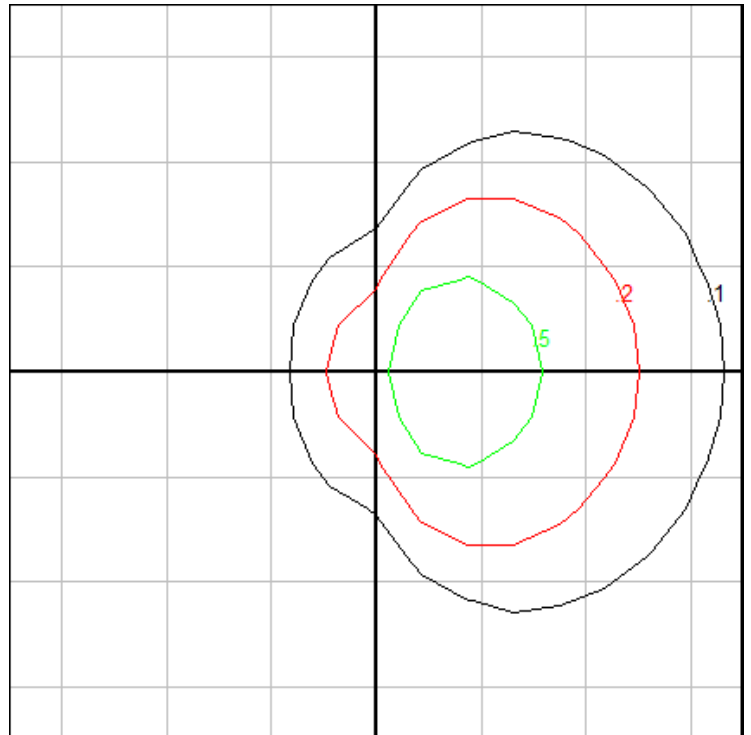

Wall Mounting Height: 6 ft.   Grid Spacing: 5 ft.

In the interest of product improvement, BEGA reserves the right to make technical changes without notice.