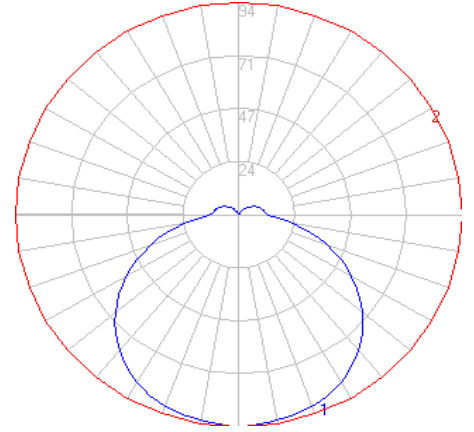

BEGA

File: 50535K35_BEGA_IES.ies

TEST: BE_50535K4
 TEST LAB: BEGA
 DATE: 04/10/2018
 LUMINAIRE: 50 535K35
 LAMP: 4.1W LED

Characteristics

Lumens Per Lamp	N.A. (absolute)
Total Lamp Lumens	N.A. (absolute)
Luminaire Lumens	375
Total Luminaire Efficiency	N.A.
Luminaire Efficacy Rating (LER)	54
Total Luminaire Watts	7
Ballast Factor	1.00
CIE Type	Semi-Direct
Spacing Criterion (0-180)	1.36
Spacing Criterion (90-270)	1.36
Spacing Criterion (Diagonal)	1.50
Basic Luminous Shape	Circular w/ Sides
Luminous Length (0-180)	0.00 ft
Luminous Width (90-270)	0.46 ft (Diameter)
Luminous Height	0.07 ft

Zonal Lumen Summary

Zone	Lumens
0-10	8.82
10-20	25.73
20-30	40.48
30-40	51.21
40-50	56.21
50-60	54.66
60-70	46.41
70-80	32.94
80-90	18.52
90-100	12.09
100-110	10.27
110-120	8.20
120-130	5.52
130-140	3.01
140-150	1.01
150-160	0.11
160-170	0.06
170-180	0.01

Ceiling Mounting Height: 8 ft. Grid Spacing: 5 ft.

Wall Mounting Height: 6 ft. Grid Spacing: 5 ft.

In the interest of product improvement, BEGA reserves the right to make technical changes without notice.

BEGA

File: 50535K3_BEGA_IES.ies

TEST: BE_50535K4
 TEST LAB: BEGA
 DATE: 04/10/2018
 LUMINAIRE: 50 535K3
 LAMP: 4.1W LED

Characteristics

Lumens Per Lamp	N.A. (absolute)
Total Lamp Lumens	N.A. (absolute)
Luminaire Lumens	356
Total Luminaire Efficiency	N.A.
Luminaire Efficacy Rating (LER)	51
Total Luminaire Watts	7
Ballast Factor	1.00
CIE Type	Semi-Direct
Spacing Criterion (0-180)	1.36
Spacing Criterion (90-270)	1.36
Spacing Criterion (Diagonal)	1.50
Basic Luminous Shape	Circular w/ Sides
Luminous Length (0-180)	0.00 ft
Luminous Width (90-270)	0.46 ft (Diameter)
Luminous Height	0.07 ft