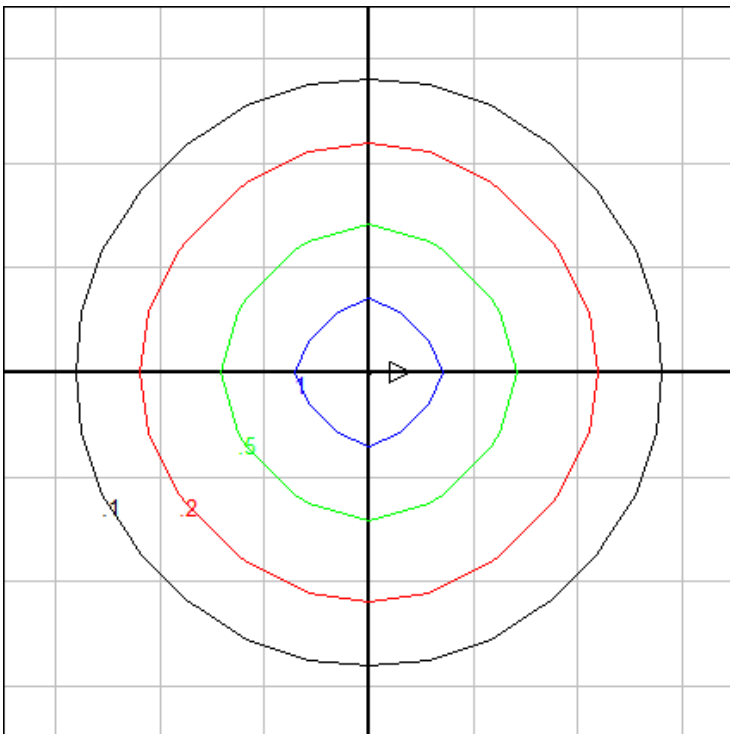

BEGA

File: 50535K35_BEGA_IES.ies

TEST: BE_50535K4
 TEST LAB: BEGA
 DATE: 04/10/2018
 LUMINAIRE: 50 535K35
 LAMP: 4.1W LED

Characteristics

Lumens Per Lamp	N.A. (absolute)
Total Lamp Lumens	N.A. (absolute)
Luminaire Lumens	375
Total Luminaire Efficiency	N.A.
Luminaire Efficacy Rating (LER)	54
Total Luminaire Watts	7
Ballast Factor	1.00
CIE Type	Semi-Direct
Spacing Criterion (0-180)	1.36
Spacing Criterion (90-270)	1.36
Spacing Criterion (Diagonal)	1.50
Basic Luminous Shape	Circular w/ Sides
Luminous Length (0-180)	0.00 ft
Luminous Width (90-270)	0.46 ft (Diameter)
Luminous Height	0.07 ft

BEGA

File: 50535K3_BEGA_IES.ies

TEST: BE_50535K4
 TEST LAB: BEGA
 DATE: 04/10/2018
 LUMINAIRE: 50 535K3
 LAMP: 4.1W LED

Characteristics

Lumens Per Lamp	N.A. (absolute)
Total Lamp Lumens	N.A. (absolute)
Luminaire Lumens	356
Total Luminaire Efficiency	N.A.
Luminaire Efficacy Rating (LER)	51
Total Luminaire Watts	7
Ballast Factor	1.00
CIE Type	Semi-Direct
Spacing Criterion (0-180)	1.36
Spacing Criterion (90-270)	1.36
Spacing Criterion (Diagonal)	1.50
Basic Luminous Shape	Circular w/ Sides
Luminous Length (0-180)	0.00 ft
Luminous Width (90-270)	0.46 ft (Diameter)
Luminous Height	0.07 ft

Zonal Lumen Summary

Zone	Lumens
0-10	8.38
10-20	24.43
20-30	38.43
30-40	48.62
40-50	53.38
50-60	51.90
60-70	44.07
70-80	31.28
80-90	17.59
90-100	11.48
100-110	9.75
110-120	7.79
120-130	5.24
130-140	2.86
140-150	0.96
150-160	0.10
160-170	0.05
170-180	0.01