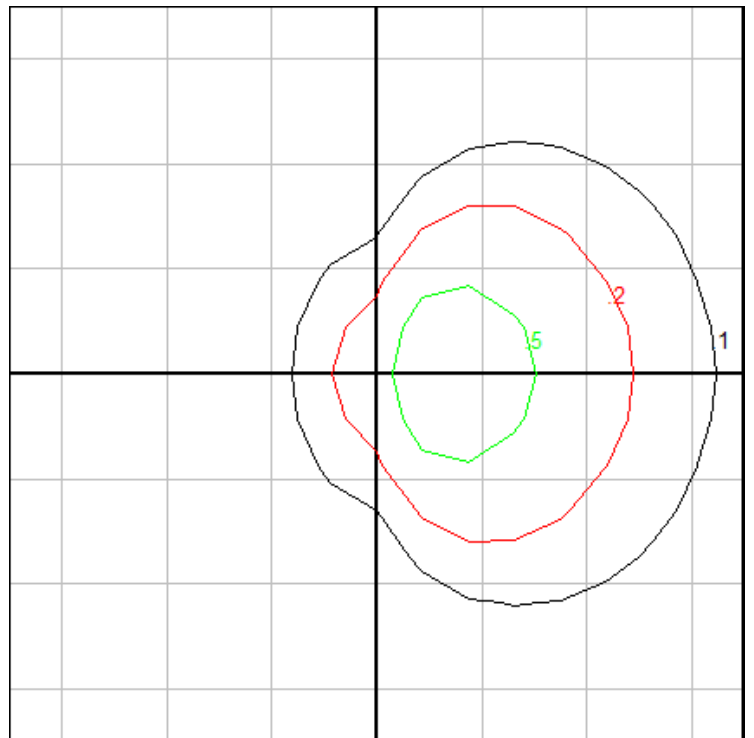

Wall Mounting Height: 6 ft.   Grid Spacing: 5 ft.

In the interest of product improvement, BEGA reserves the right to make technical changes without notice.