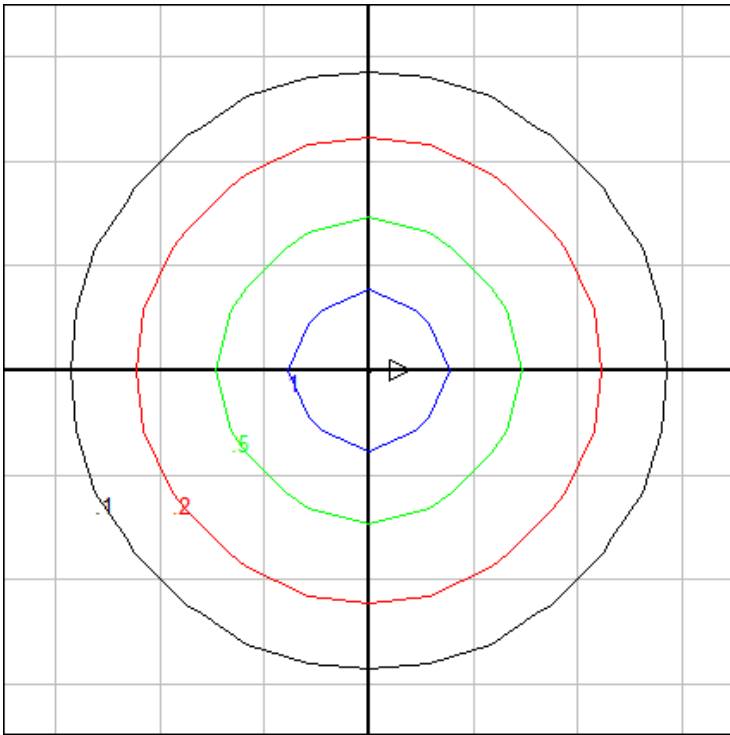

BEGA

File: 50535K4_BEGA_IES.ies

TEST: BE_50535K4
 TEST LAB: BEGA
 DATE: 04/10/2018
 LUMINAIRE: 50 535K4
 LAMP: 4.1W LED

Characteristics

Lumens Per Lamp	N.A. (absolute)
Total Lamp Lumens	N.A. (absolute)
Luminaire Lumens	379
Total Luminaire Efficiency	N.A.
Luminaire Efficacy Rating (LER)	54
Total Luminaire Watts	7
Ballast Factor	1.00
CIE Type	Semi-Direct
Spacing Criterion (0-180)	1.36
Spacing Criterion (90-270)	1.36
Spacing Criterion (Diagonal)	1.50
Basic Luminous Shape	Circular w/ Sides
Luminous Length (0-180)	0.00 ft
Luminous Width (90-270)	0.46 ft (Diameter)
Luminous Height	0.07 ft

BEGA

File: 50535K35_BEGA_IES.ies

TEST: BE_50535K4
 TEST LAB: BEGA
 DATE: 04/10/2018
 LUMINAIRE: 50 535K35
 LAMP: 4.1W LED

Characteristics

Lumens Per Lamp	N.A. (absolute)
Total Lamp Lumens	N.A. (absolute)
Luminaire Lumens	375
Total Luminaire Efficiency	N.A.
Luminaire Efficacy Rating (LER)	54
Total Luminaire Watts	7
Ballast Factor	1.00
CIE Type	Semi-Direct
Spacing Criterion (0-180)	1.36
Spacing Criterion (90-270)	1.36
Spacing Criterion (Diagonal)	1.50
Basic Luminous Shape	Circular w/ Sides
Luminous Length (0-180)	0.00 ft
Luminous Width (90-270)	0.46 ft (Diameter)
Luminous Height	0.07 ft

Zonal Lumen Summary

Zone	Lumens
0-10	8.82
10-20	25.73
20-30	40.48
30-40	51.21
40-50	56.21
50-60	54.66
60-70	46.41
70-80	32.94
80-90	18.52
90-100	12.09
100-110	10.27
110-120	8.20
120-130	5.52
130-140	3.01
140-150	1.01
150-160	0.11
160-170	0.06
170-180	0.01