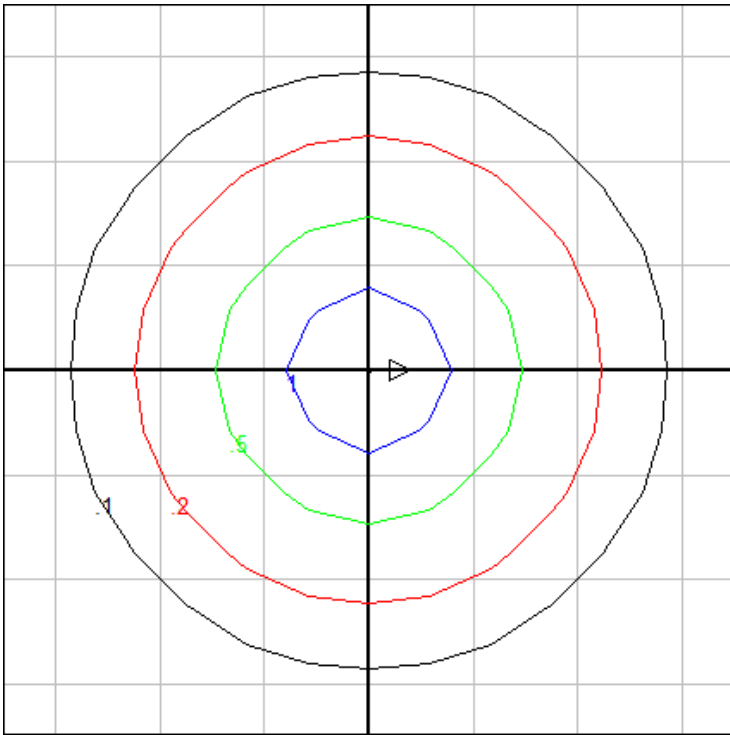

BEGA

File: 50535K4_BEGA_IES.ies

TEST: BE_50535K4
 TEST LAB: BEGA
 DATE: 04/10/2018
 LUMINAIRE: 50 535K4
 LAMP: 4.1W LED

Characteristics

Lumens Per Lamp	N.A. (absolute)
Total Lamp Lumens	N.A. (absolute)
Luminaire Lumens	379
Total Luminaire Efficiency	N.A.
Luminaire Efficacy Rating (LER)	54
Total Luminaire Watts	7
Ballast Factor	1.00
CIE Type	Semi-Direct
Spacing Criterion (0-180)	1.36
Spacing Criterion (90-270)	1.36
Spacing Criterion (Diagonal)	1.50
Basic Luminous Shape	Circular w/ Sides
Luminous Length (0-180)	0.00 ft
Luminous Width (90-270)	0.46 ft (Diameter)
Luminous Height	0.07 ft

Zonal Lumen Summary

Zone	Lumens
0-10	8.91
10-20	25.99
20-30	40.89
30-40	51.73
40-50	56.78
50-60	55.21
60-70	46.88
70-80	33.28
80-90	18.71
90-100	12.21
100-110	10.37
110-120	8.29
120-130	5.57
130-140	3.04
140-150	1.02
150-160	0.11
160-170	0.06
170-180	0.01

BEGA

File: 50535K35_BEGA_IES.ies

TEST: BE_50535K4
 TEST LAB: BEGA
 DATE: 04/10/2018
 LUMINAIRE: 50 535K35
 LAMP: 4.1W LED

Characteristics

Lumens Per Lamp	N.A. (absolute)
Total Lamp Lumens	N.A. (absolute)
Luminaire Lumens	375
Total Luminaire Efficiency	N.A.
Luminaire Efficacy Rating (LER)	54
Total Luminaire Watts	7
Ballast Factor	1.00
CIE Type	Semi-Direct
Spacing Criterion (0-180)	1.36
Spacing Criterion (90-270)	1.36
Spacing Criterion (Diagonal)	1.50
Basic Luminous Shape	Circular w/ Sides
Luminous Length (0-180)	0.00 ft
Luminous Width (90-270)	0.46 ft (Diameter)
Luminous Height	0.07 ft