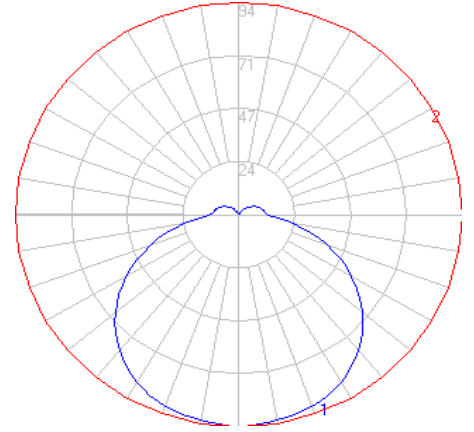

BEGA

File: 50535K4_BEGA_IES.ies

TEST: BE_50535K4
 TEST LAB: BEGA
 DATE: 04/10/2018
 LUMINAIRE: 50 535K4
 LAMP: 4.1W LED

Characteristics

Lumens Per Lamp	N.A. (absolute)
Total Lamp Lumens	N.A. (absolute)
Luminaire Lumens	379
Total Luminaire Efficiency	N.A.
Luminaire Efficacy Rating (LER)	54
Total Luminaire Watts	7
Ballast Factor	1.00
CIE Type	Semi-Direct
Spacing Criterion (0-180)	1.36
Spacing Criterion (90-270)	1.36
Spacing Criterion (Diagonal)	1.50
Basic Luminous Shape	Circular w/ Sides
Luminous Length (0-180)	0.00 ft
Luminous Width (90-270)	0.46 ft (Diameter)
Luminous Height	0.07 ft

Zonal Lumen Summary

Zone	Lumens
0-10	8.91
10-20	25.99
20-30	40.89
30-40	51.73
40-50	56.78
50-60	55.21
60-70	46.88
70-80	33.28
80-90	18.71
90-100	12.21
100-110	10.37
110-120	8.29
120-130	5.57
130-140	3.04
140-150	1.02
150-160	0.11
160-170	0.06
170-180	0.01

Ceiling Mounting Height: 8 ft. Grid Spacing: 5 ft.

Wall Mounting Height: 6 ft. Grid Spacing: 5 ft.

In the interest of product improvement, BEGA reserves the right to make technical changes without notice.

BEGA

File: 50535K35_BEGA_IES.ies

TEST: BE_50535K4
 TEST LAB: BEGA
 DATE: 04/10/2018
 LUMINAIRE: 50 535K35
 LAMP: 4.1W LED

Characteristics

Lumens Per Lamp	N.A. (absolute)
Total Lamp Lumens	N.A. (absolute)
Luminaire Lumens	375
Total Luminaire Efficiency	N.A.
Luminaire Efficacy Rating (LER)	54
Total Luminaire Watts	7
Ballast Factor	1.00
CIE Type	Semi-Direct
Spacing Criterion (0-180)	1.36
Spacing Criterion (90-270)	1.36
Spacing Criterion (Diagonal)	1.50
Basic Luminous Shape	Circular w/ Sides
Luminous Length (0-180)	0.00 ft
Luminous Width (90-270)	0.46 ft (Diameter)
Luminous Height	0.07 ft