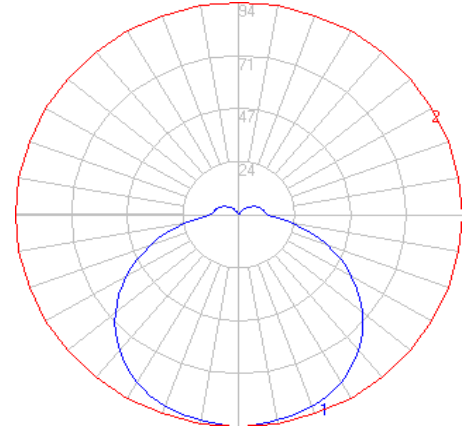

BEGA

File: 50535K3_BEGA_IES.ies

TEST: BE_50535K4
 TEST LAB: BEGA
 DATE: 04/10/2018
 LUMINAIRE: 50 535K3
 LAMP: 4.1W LED

Characteristics

Lumens Per Lamp	N.A. (absolute)
Total Lamp Lumens	N.A. (absolute)
Luminaire Lumens	356
Total Luminaire Efficiency	N.A.
Luminaire Efficacy Rating (LER)	51
Total Luminaire Watts	7
Ballast Factor	1.00
CIE Type	Semi-Direct
Spacing Criterion (0-180)	1.36
Spacing Criterion (90-270)	1.36
Spacing Criterion (Diagonal)	1.50
Basic Luminous Shape	Circular w/ Sides
Luminous Length (0-180)	0.00 ft
Luminous Width (90-270)	0.46 ft (Diameter)
Luminous Height	0.07 ft

Zonal Lumen Summary

Zone	Lumens
0-10	8.38
10-20	24.43
20-30	38.43
30-40	48.62
40-50	53.38
50-60	51.90
60-70	44.07
70-80	31.28
80-90	17.59
90-100	11.48
100-110	9.75
110-120	7.79
120-130	5.24
130-140	2.86
140-150	0.96
150-160	0.10
160-170	0.05
170-180	0.01

Ceiling Mounting Height: 8 ft. Grid Spacing: 5 ft.

Wall Mounting Height: 6 ft. Grid Spacing: 5 ft.

In the interest of product improvement, BEGA reserves the right to make technical changes without notice.

BEGA

File: 50535K27_BEGA_IES.ies

TEST: BE_50535K4
 TEST LAB: BEGA
 DATE: 04/10/2018
 LUMINAIRE: 50 535K27
 LAMP: 4.1W LED

Characteristics

Lumens Per Lamp	N.A. (absolute)
Total Lamp Lumens	N.A. (absolute)
Luminaire Lumens	353
Total Luminaire Efficiency	N.A.
Luminaire Efficacy Rating (LER)	50
Total Luminaire Watts	7
Ballast Factor	1.00
CIE Type	Semi-Direct
Spacing Criterion (0-180)	1.36
Spacing Criterion (90-270)	1.36
Spacing Criterion (Diagonal)	1.50
Basic Luminous Shape	Circular w/ Sides
Luminous Length (0-180)	0.00 ft
Luminous Width (90-270)	0.46 ft (Diameter)
Luminous Height	0.07 ft