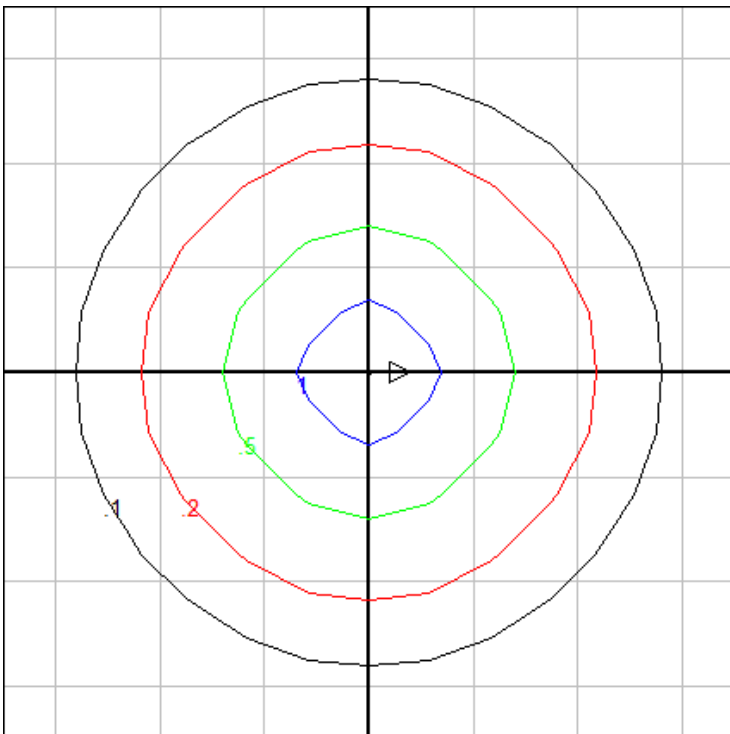

BEGA

File: 50535K3_BEGA_IES.ies

TEST: BE_50535K4
 TEST LAB: BEGA
 DATE: 04/10/2018
 LUMINAIRE: 50 535K3
 LAMP: 4.1W LED

Characteristics

Lumens Per Lamp	N.A. (absolute)
Total Lamp Lumens	N.A. (absolute)
Luminaire Lumens	356
Total Luminaire Efficiency	N.A.
Luminaire Efficacy Rating (LER)	51
Total Luminaire Watts	7
Ballast Factor	1.00
CIE Type	Semi-Direct
Spacing Criterion (0-180)	1.36
Spacing Criterion (90-270)	1.36
Spacing Criterion (Diagonal)	1.50
Basic Luminous Shape	Circular w/ Sides
Luminous Length (0-180)	0.00 ft
Luminous Width (90-270)	0.46 ft (Diameter)
Luminous Height	0.07 ft

BEGA

File: 50535K27_BEGA_IES.ies

TEST: BE_50535K4
 TEST LAB: BEGA
 DATE: 04/10/2018
 LUMINAIRE: 50 535K27
 LAMP: 4.1W LED

Characteristics

Lumens Per Lamp	N.A. (absolute)
Total Lamp Lumens	N.A. (absolute)
Luminaire Lumens	353
Total Luminaire Efficiency	N.A.
Luminaire Efficacy Rating (LER)	50
Total Luminaire Watts	7
Ballast Factor	1.00
CIE Type	Semi-Direct
Spacing Criterion (0-180)	1.36
Spacing Criterion (90-270)	1.36
Spacing Criterion (Diagonal)	1.50
Basic Luminous Shape	Circular w/ Sides
Luminous Length (0-180)	0.00 ft
Luminous Width (90-270)	0.46 ft (Diameter)
Luminous Height	0.07 ft

Zonal Lumen Summary

Zone	Lumens
0-10	8.29
10-20	24.17
20-30	38.02
30-40	48.11
40-50	52.81
50-60	51.34
60-70	43.60
70-80	30.95
80-90	17.40
90-100	11.35
100-110	9.65
110-120	7.71
120-130	5.18
130-140	2.83
140-150	0.95
150-160	0.10
160-170	0.05
170-180	0.01