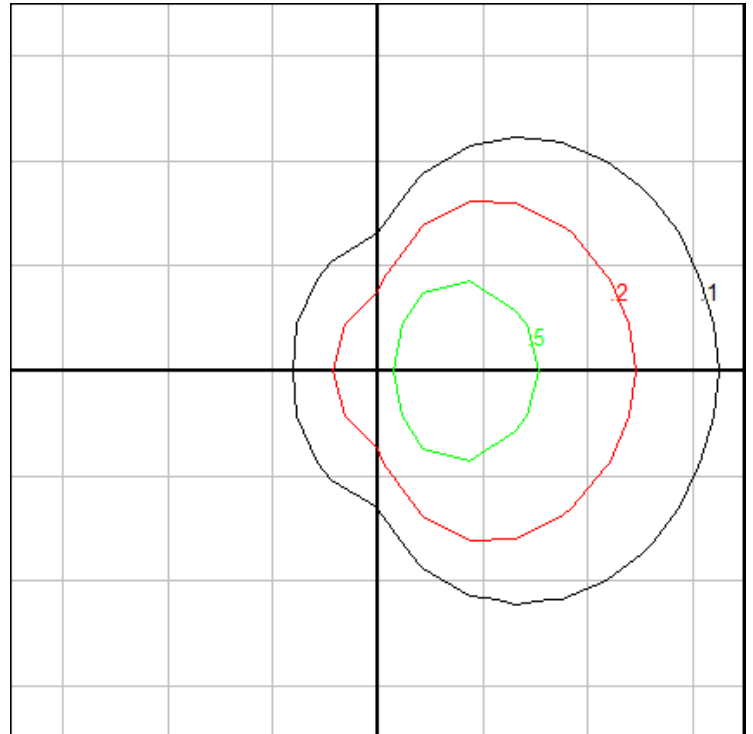

Wall Mounting Height: 6 ft.   Grid Spacing: 5 ft.

In the interest of product improvement, BEGA reserves the right to make technical changes without notice.