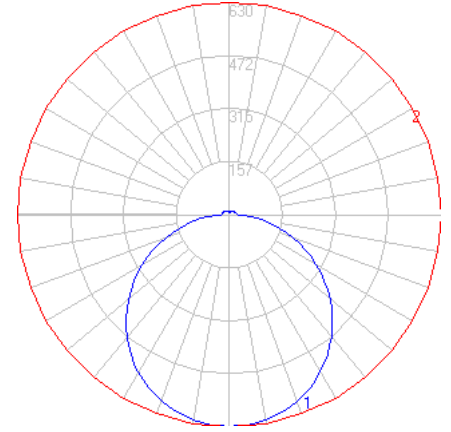

# BEGA

File: 50295K27\_BEGA\_IES.ies

TEST: BE\_50295K65  
 TEST LAB: BEGA  
 DATE: 07/17/2017  
 LUMINAIRE: 50 295K27  
 LAMP: 28.1W LED

## Characteristics

Lumens Per Lamp	N.A. (absolute)
Total Lamp Lumens	N.A. (absolute)
Luminaire Lumens	2036
Total Luminaire Efficiency	N.A.
Luminaire Efficacy Rating (LER)	62
Total Luminaire Watts	33
Ballast Factor	1.00
CIE Type	Direct
Spacing Criterion (0-180)	1.28
Spacing Criterion (90-270)	1.28
Spacing Criterion (Diagonal)	1.40
Basic Luminous Shape	Circular w/ Sides
Luminous Length (0-180)	0.00 ft
Luminous Width (90-270)	1.13 ft (Diameter)
Luminous Height	0.08 ft

## Zonal Lumen Summary

Zone	Lumens
0-10	59.59
10-20	171.41
20-30	261.46
30-40	318.01
40-50	334.02
50-60	308.73
60-70	247.99
70-80	162.88
80-90	68.90
90-100	24.17
100-110	21.18
110-120	18.08
120-130	14.55
130-140	10.76
140-150	7.17
150-160	4.23
160-170	2.15
170-180	0.44