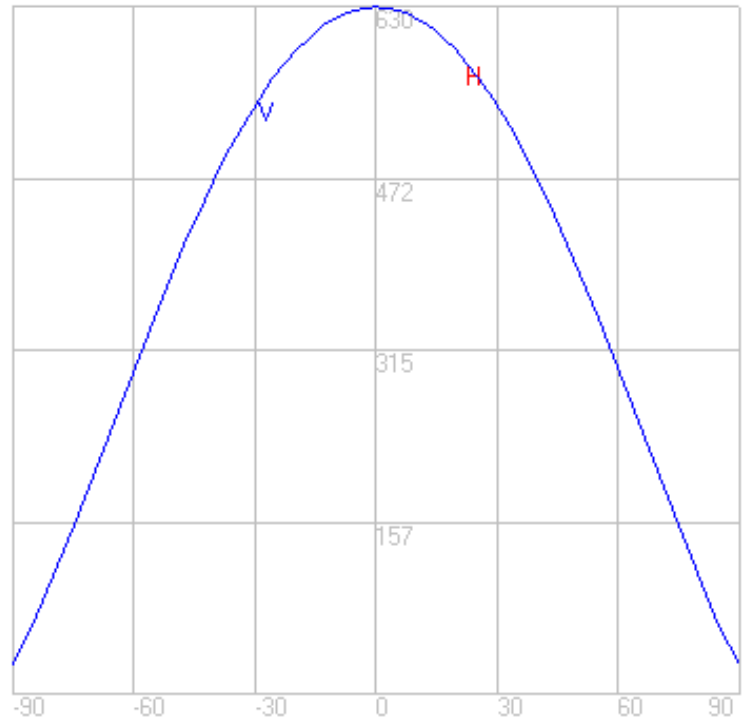

Zonal Lumen Summary

Zone	Lumens
0-10	59.59
10-20	171.41
20-30	261.46
30-40	318.01
40-50	334.02
50-60	308.73
60-70	247.99
70-80	162.88
80-90	68.90
90-100	24.17
100-110	21.18
110-120	18.08
120-130	14.55
130-140	10.76
140-150	7.17
150-160	4.23
160-170	2.15
170-180	0.44