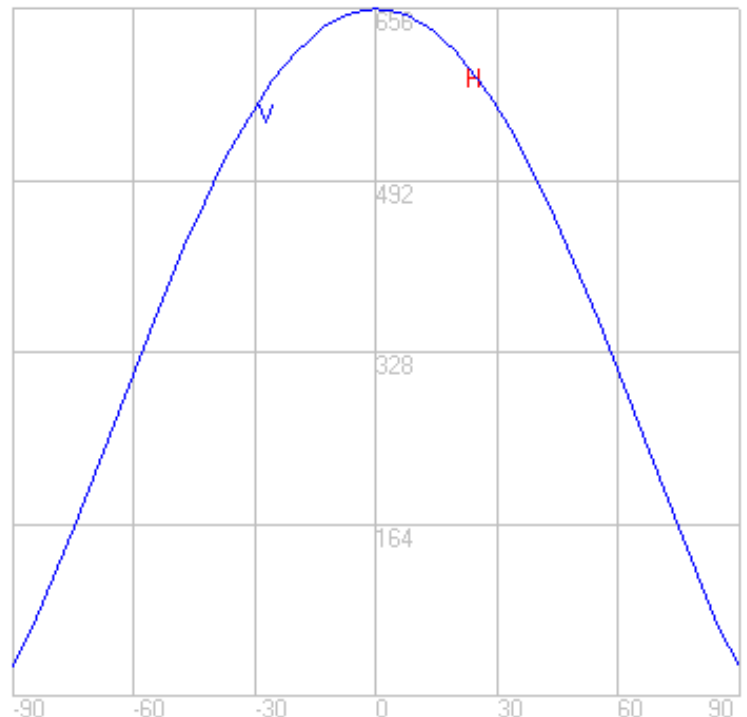

Zonal Lumen Summary

Zone	Lumens
0-10	62.08
10-20	178.55
20-30	272.35
30-40	331.26
40-50	347.94
50-60	321.60
60-70	258.33
70-80	169.66
80-90	71.77
90-100	25.18
100-110	22.06
110-120	18.84
120-130	15.16
130-140	11.21
140-150	7.47
150-160	4.41
160-170	2.24
170-180	0.46