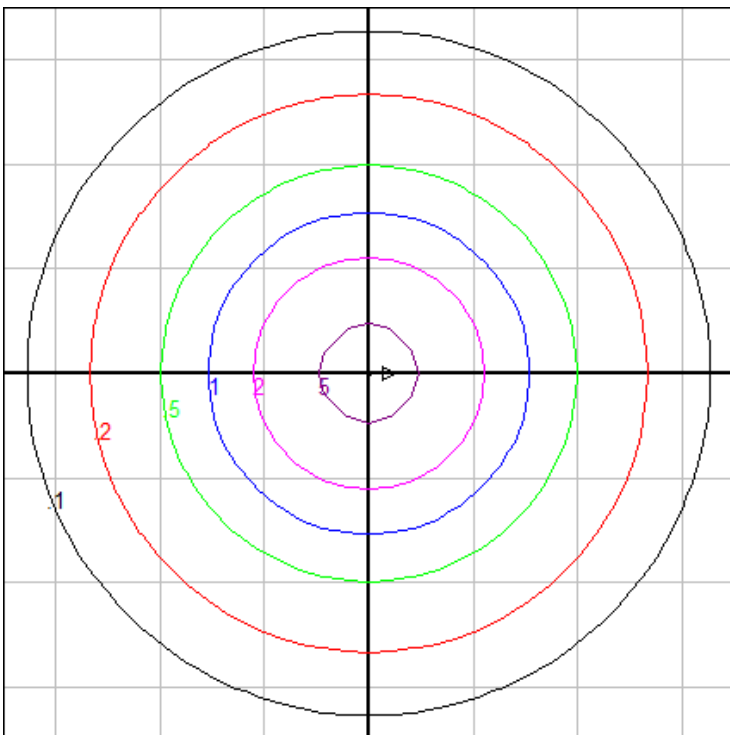

# BEGA

File: 50295K65\_BEGA\_IES.ies

TEST: BE\_50295K65  
 TEST LAB: BEGA  
 DATE: 07/17/2017  
 LUMINAIRE: 50 295K65  
 LAMP: 28.1W LED

## Characteristics

Lumens Per Lamp	N.A. (absolute)
Total Lamp Lumens	N.A. (absolute)
Luminaire Lumens	2121
Total Luminaire Efficiency	N.A.
Luminaire Efficacy Rating (LER)	64
Total Luminaire Watts	33
Ballast Factor	1.00
CIE Type	Direct
Spacing Criterion (0-180)	1.28
Spacing Criterion (90-270)	1.28
Spacing Criterion (Diagonal)	1.40
Basic Luminous Shape	Circular w/ Sides
Luminous Length (0-180)	0.00 ft
Luminous Width (90-270)	1.13 ft (Diameter)
Luminous Height	0.08 ft

## Zonal Lumen Summary

Zone	Lumens
0-10	62.08
10-20	178.55
20-30	272.35
30-40	331.26
40-50	347.94
50-60	321.60
60-70	258.33
70-80	169.66
80-90	71.77
90-100	25.18
100-110	22.06
110-120	18.84
120-130	15.16
130-140	11.21
140-150	7.47
150-160	4.41
160-170	2.24
170-180	0.46