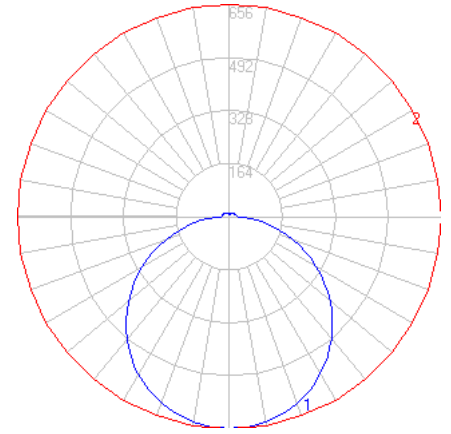

## Characteristics

Lumens Per Lamp	N.A. (absolute)
Total Lamp Lumens	N.A. (absolute)
Luminaire Lumens	2036
Total Luminaire Efficiency	N.A.
Luminaire Efficacy Rating (LER)	62
Total Luminaire Watts	33
Ballast Factor	1.00
CIE Type	Direct
Spacing Criterion (0-180)	1.28
Spacing Criterion (90-270)	1.28
Spacing Criterion (Diagonal)	1.40
Basic Luminous Shape	Circular w/ Sides
Luminous Length (0-180)	0.00 ft
Luminous Width (90-270)	1.13 ft (Diameter)
Luminous Height	0.08 ft

## Zonal Lumen Summary

Zone	Lumens
0-10	59.59
10-20	171.41
20-30	261.46
30-40	318.01
40-50	334.02
50-60	308.73
60-70	247.99
70-80	162.88
80-90	68.90
90-100	24.17
100-110	21.18
110-120	18.08
120-130	14.55
130-140	10.76
140-150	7.17
150-160	4.23
160-170	2.15
170-180	0.44

## Characteristics

Lumens Per Lamp	N.A. (absolute)
Total Lamp Lumens	N.A. (absolute)
Luminaire Lumens	2121
Total Luminaire Efficiency	N.A.
Luminaire Efficacy Rating (LER)	64
Total Luminaire Watts	33
Ballast Factor	1.00
CIE Type	Direct
Spacing Criterion (0-180)	1.28
Spacing Criterion (90-270)	1.28
Spacing Criterion (Diagonal)	1.40
Basic Luminous Shape	Circular w/ Sides
Luminous Length (0-180)	0.00 ft
Luminous Width (90-270)	1.13 ft (Diameter)
Luminous Height	0.08 ft