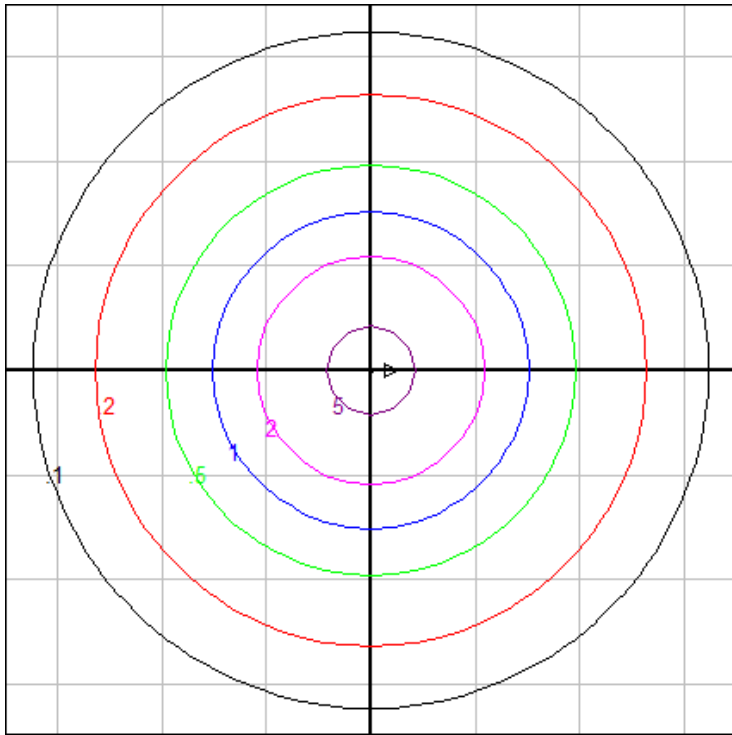

# BEGA

File: 50295K27\_BEGA\_IES.ies

TEST: BE\_50295K65  
 TEST LAB: BEGA  
 DATE: 07/17/2017  
 LUMINAIRE: 50 295K27  
 LAMP: 28.1W LED

## Characteristics

Lumens Per Lamp	N.A. (absolute)
Total Lamp Lumens	N.A. (absolute)
Luminaire Lumens	2036
Total Luminaire Efficiency	N.A.
Luminaire Efficacy Rating (LER)	62
Total Luminaire Watts	33
Ballast Factor	1.00
CIE Type	Direct
Spacing Criterion (0-180)	1.28
Spacing Criterion (90-270)	1.28
Spacing Criterion (Diagonal)	1.40
Basic Luminous Shape	Circular w/ Sides
Luminous Length (0-180)	0.00 ft
Luminous Width (90-270)	1.13 ft (Diameter)
Luminous Height	0.08 ft

## Zonal Lumen Summary

Zone	Lumens
0-10	59.59
10-20	171.41
20-30	261.46
30-40	318.01
40-50	334.02
50-60	308.73
60-70	247.99
70-80	162.88
80-90	68.90
90-100	24.17
100-110	21.18
110-120	18.08
120-130	14.55
130-140	10.76
140-150	7.17
150-160	4.23
160-170	2.15
170-180	0.44