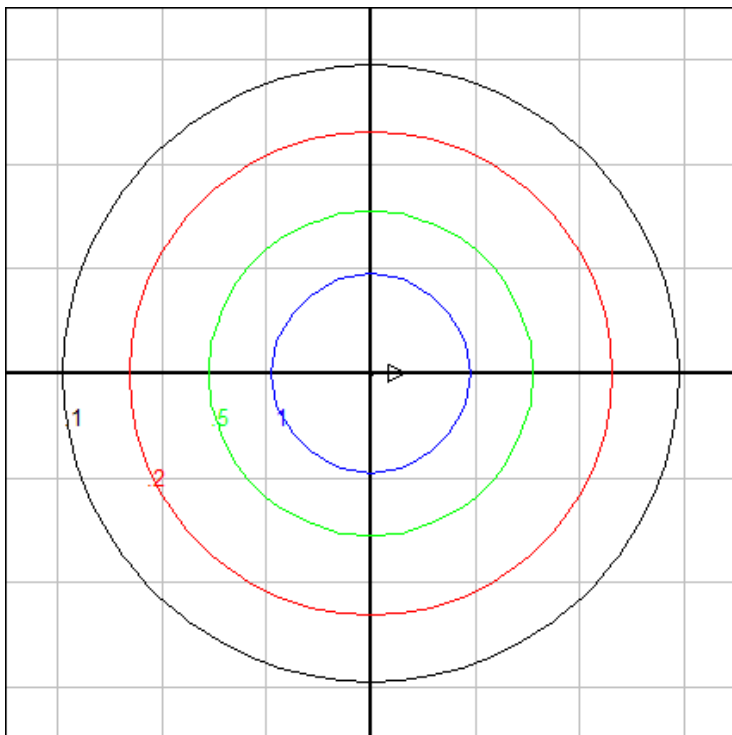

Zonal Lumen Summary

Zone	Lumens
0-10	16.73
10-20	48.18
20-30	73.56
30-40	89.60
40-50	94.35
50-60	87.66
60-70	71.08
70-80	47.34
80-90	20.73
90-100	8.72
100-110	8.03
110-120	6.94
120-130	5.62
130-140	4.20
140-150	2.84
150-160	1.67
160-170	0.76
170-180	0.11