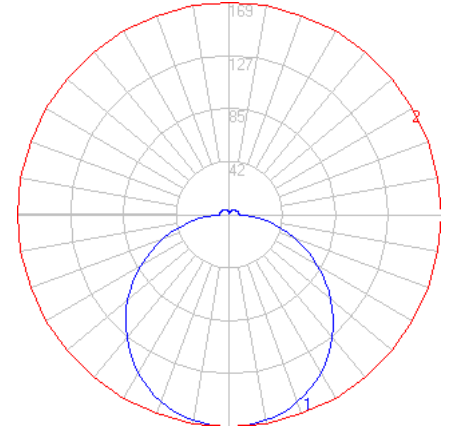

# BEGA

File: 50293K27\_BEGA\_IES.ies

TEST: BE\_50293K65  
 TEST LAB: BEGA  
 DATE: 06/06/2014  
 LUMINAIRE: 50 293K27  
 LAMP: 8.5W LED

## Characteristics

Lumens Per Lamp	N.A. (absolute)
Total Lamp Lumens	N.A. (absolute)
Luminaire Lumens	565
Total Luminaire Efficiency	N.A.
Luminaire Efficacy Rating (LER)	43
Total Luminaire Watts	13
Ballast Factor	1.00
CIE Type	Direct
Spacing Criterion (0-180)	1.28
Spacing Criterion (90-270)	1.28
Spacing Criterion (Diagonal)	1.42
Basic Luminous Shape	Circular w/ Sides
Luminous Length (0-180)	0.00 ft
Luminous Width (90-270)	0.60 ft (Diameter)
Luminous Height	0.06 ft

## Zonal Lumen Summary

Zone	Lumens
0-10	16.06
10-20	46.25
20-30	70.62
30-40	86.02
40-50	90.57
50-60	84.15
60-70	68.23
70-80	45.45
80-90	19.90
90-100	8.37
100-110	7.71
110-120	6.66
120-130	5.40
130-140	4.03
140-150	2.72
150-160	1.61
160-170	0.73
170-180	0.11