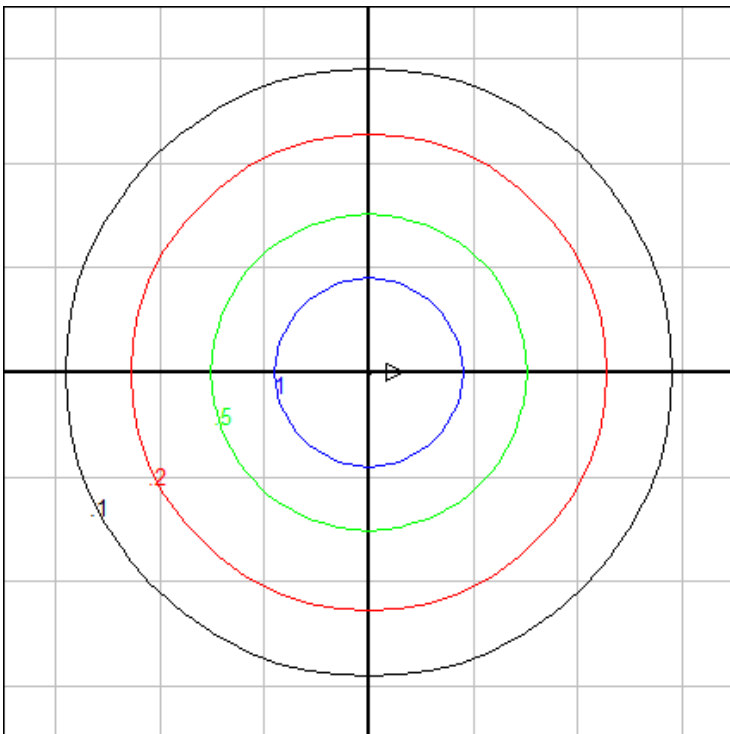

# BEGA

File: 50293K27\_BEGA\_IES.ies

TEST: BE\_50293K65  
 TEST LAB: BEGA  
 DATE: 06/06/2014  
 LUMINAIRE: 50 293K27  
 LAMP: 8.5W LED

## Characteristics

Lumens Per Lamp	N.A. (absolute)
Total Lamp Lumens	N.A. (absolute)
Luminaire Lumens	565
Total Luminaire Efficiency	N.A.
Luminaire Efficacy Rating (LER)	43
Total Luminaire Watts	13
Ballast Factor	1.00
CIE Type	Direct
Spacing Criterion (0-180)	1.28
Spacing Criterion (90-270)	1.28
Spacing Criterion (Diagonal)	1.42
Basic Luminous Shape	Circular w/ Sides
Luminous Length (0-180)	0.00 ft
Luminous Width (90-270)	0.60 ft (Diameter)
Luminous Height	0.06 ft

## Zonal Lumen Summary

Zone	Lumens
0-10	16.06
10-20	46.25
20-30	70.62
30-40	86.02
40-50	90.57
50-60	84.15
60-70	68.23
70-80	45.45
80-90	19.90
90-100	8.37
100-110	7.71
110-120	6.66
120-130	5.40
130-140	4.03
140-150	2.72
150-160	1.61
160-170	0.73
170-180	0.11