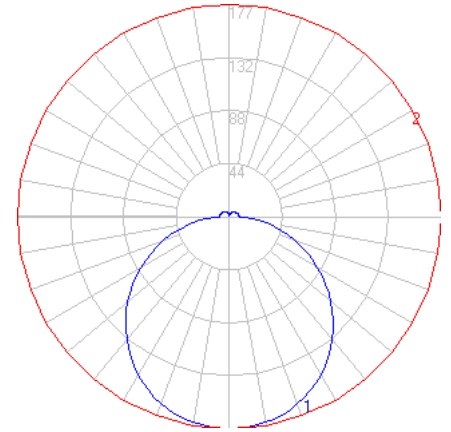

## Characteristics

Lumens Per Lamp	N.A. (absolute)
Total Lamp Lumens	N.A. (absolute)
Luminaire Lumens	565
Total Luminaire Efficiency	N.A.
Luminaire Efficacy Rating (LER)	43
Total Luminaire Watts	13
Ballast Factor	1.00
CIE Type	Direct
Spacing Criterion (0-180)	1.28
Spacing Criterion (90-270)	1.28
Spacing Criterion (Diagonal)	1.42
Basic Luminous Shape	Circular w/ Sides
Luminous Length (0-180)	0.00 ft
Luminous Width (90-270)	0.60 ft (Diameter)
Luminous Height	0.06 ft

## Zonal Lumen Summary

Zone	Lumens
0-10	16.06
10-20	46.25
20-30	70.62
30-40	86.02
40-50	90.57
50-60	84.15
60-70	68.23
70-80	45.45
80-90	19.90
90-100	8.37
100-110	7.71
110-120	6.66
120-130	5.40
130-140	4.03
140-150	2.72
150-160	1.61
160-170	0.73
170-180	0.11

### Characteristics

Lumens Per Lamp	N.A. (absolute)
Total Lamp Lumens	N.A. (absolute)
Luminaire Lumens	588
Total Luminaire Efficiency	N.A.
Luminaire Efficacy Rating (LER)	45
Total Luminaire Watts	13
Ballast Factor	1.00
CIE Type	Direct
Spacing Criterion (0-180)	1.28
Spacing Criterion (90-270)	1.28
Spacing Criterion (Diagonal)	1.42
Basic Luminous Shape	Circular w/ Sides
Luminous Length (0-180)	0.00 ft
Luminous Width (90-270)	0.60 ft (Diameter)
Luminous Height	0.06 ft