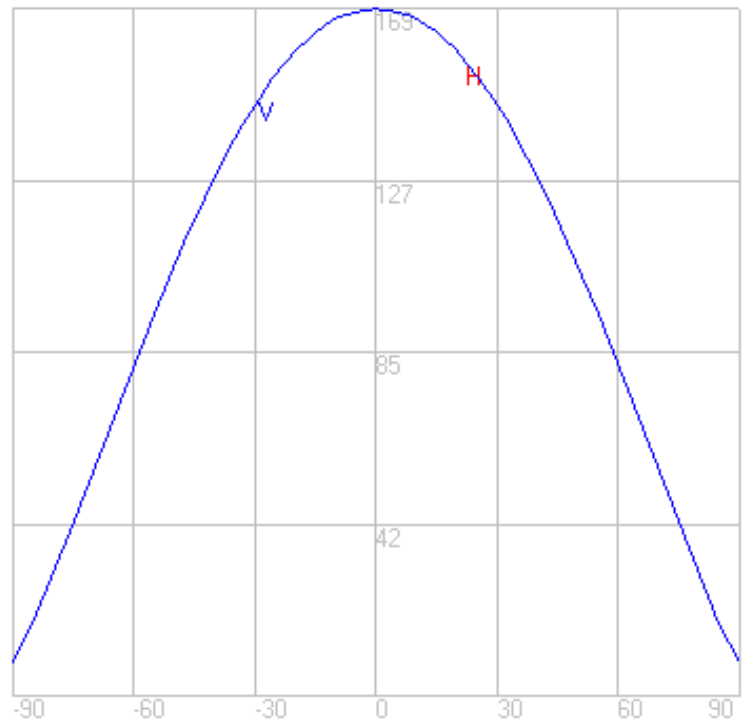

Zonal Lumen Summary

Zone	Lumens
0-10	16.06
10-20	46.25
20-30	70.62
30-40	86.02
40-50	90.57
50-60	84.15
60-70	68.23
70-80	45.45
80-90	19.90
90-100	8.37
100-110	7.71
110-120	6.66
120-130	5.40
130-140	4.03
140-150	2.72
150-160	1.61
160-170	0.73
170-180	0.11