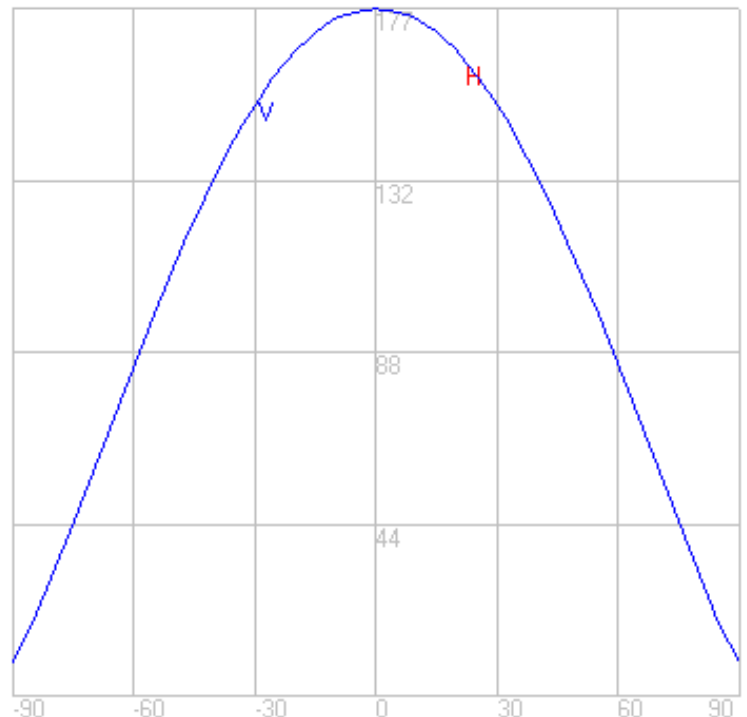

Zonal Lumen Summary

Zone	Lumens
0-10	16.73
10-20	48.18
20-30	73.56
30-40	89.60
40-50	94.35
50-60	87.66
60-70	71.08
70-80	47.34
80-90	20.73
90-100	8.72
100-110	8.03
110-120	6.94
120-130	5.62
130-140	4.20
140-150	2.84
150-160	1.67
160-170	0.76
170-180	0.11