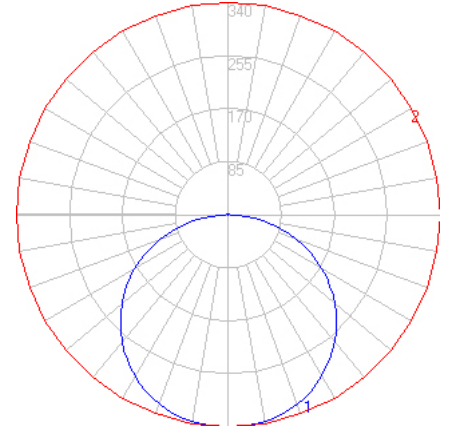

BEGA

File: 50290K27_BEGA_IES.ies

TEST: BE_50290K27
 TEST LAB: BEGA
 DATE: 05/12/2014
 LUMINAIRE: 50 290K27
 LAMP: 18.1W LED

Characteristics

| | |
|---------------------------------|--------------------|
| Lumens Per Lamp | N.A. (absolute) |
| Total Lamp Lumens | N.A. (absolute) |
| Luminaire Lumens | 1082 |
| Total Luminaire Efficiency | N.A. |
| Luminaire Efficacy Rating (LER) | 47 |
| Total Luminaire Watts | 23 |
| Ballast Factor | 1.00 |
| CIE Type | Direct |
| Spacing Criterion (0-180) | 1.32 |
| Spacing Criterion (90-270) | 1.32 |
| Spacing Criterion (Diagonal) | 1.44 |
| Basic Luminous Shape | Circular w/ Sides |
| Luminous Length (0-180) | 0.00 ft |
| Luminous Width (90-270) | 0.67 ft (Diameter) |
| Luminous Height | 0.02 ft |

Zonal Lumen Summary

| Zone | Lumens |
|---------|--------|
| 0-10 | 32.27 |
| 10-20 | 93.51 |
| 20-30 | 144.10 |
| 30-40 | 177.42 |
| 40-50 | 189.28 |
| 50-60 | 178.19 |
| 60-70 | 144.07 |
| 70-80 | 91.63 |
| 80-90 | 30.97 |
| 90-100 | 0.88 |
| 100-110 | 0.00 |
| 110-120 | 0.00 |
| 120-130 | 0.00 |
| 130-140 | 0.00 |
| 140-150 | 0.00 |
| 150-160 | 0.00 |
| 160-170 | 0.00 |
| 170-180 | 0.01 |

Characteristics

| | |
|---------------------------------|--------------------|
| Lumens Per Lamp | N.A. (absolute) |
| Total Lamp Lumens | N.A. (absolute) |
| Luminaire Lumens | 1130 |
| Total Luminaire Efficiency | N.A. |
| Luminaire Efficacy Rating (LER) | 49 |
| Total Luminaire Watts | 23 |
| Ballast Factor | 1.00 |
| CIE Type | Direct |
| Spacing Criterion (0-180) | 1.32 |
| Spacing Criterion (90-270) | 1.32 |
| Spacing Criterion (Diagonal) | 1.44 |
| Basic Luminous Shape | Circular w/ Sides |
| Luminous Length (0-180) | 0.00 ft |
| Luminous Width (90-270) | 0.67 ft (Diameter) |
| Luminous Height | 0.02 ft |