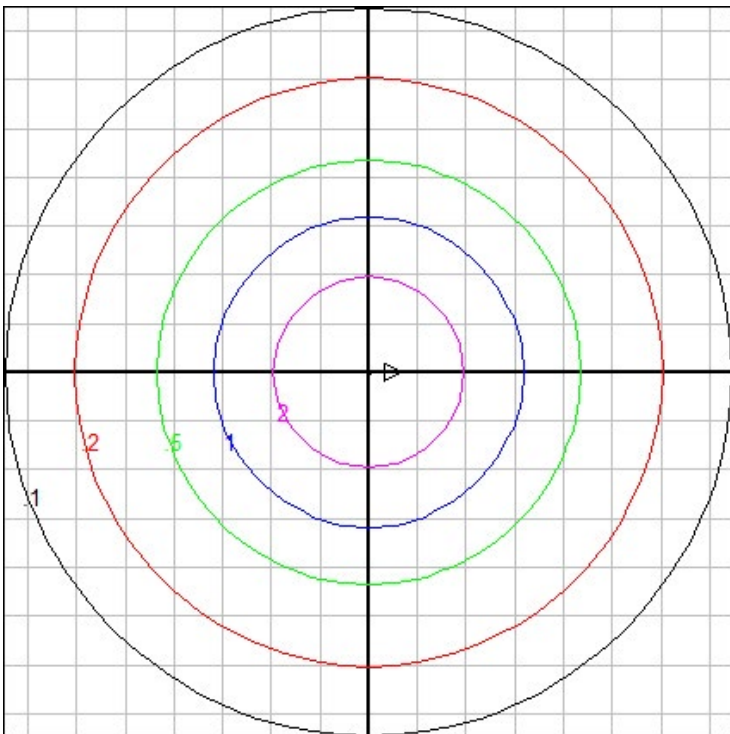

Zonal Lumen Summary

Zone	Lumens
0-10	33.69
10-20	97.62
20-30	150.44
30-40	185.23
40-50	197.60
50-60	186.03
60-70	150.41
70-80	95.67
80-90	32.33
90-100	0.91
100-110	0.00
110-120	0.00
120-130	0.00
130-140	0.00
140-150	0.00
150-160	0.00
160-170	0.00
170-180	0.01