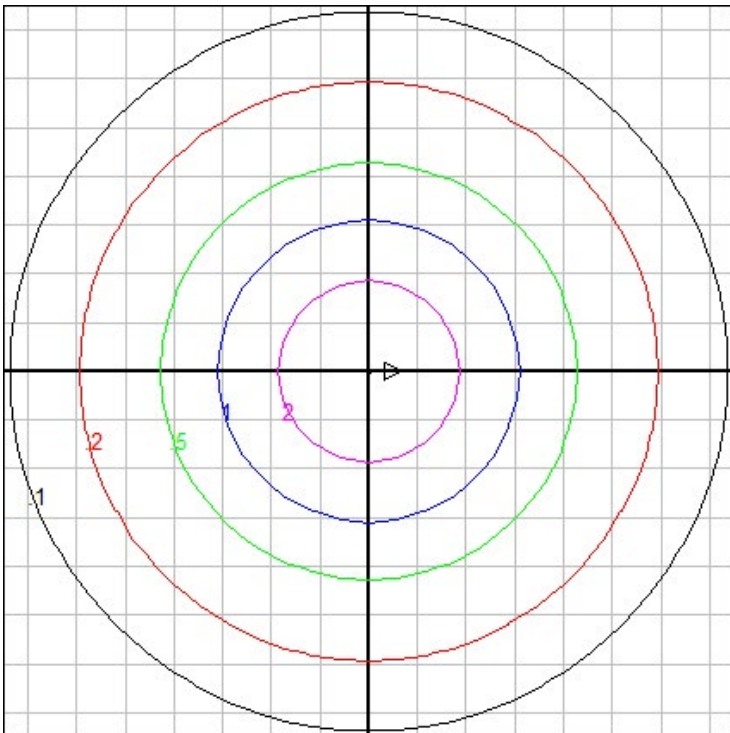

BEGA

File: 50290K27_BEGA_IES.ies

TEST: BE_50290K27
 TEST LAB: BEGA
 DATE: 05/12/2014
 LUMINAIRE: 50 290K27
 LAMP: 18.1W LED

Characteristics

| | |
|---------------------------------|--------------------|
| Lumens Per Lamp | N.A. (absolute) |
| Total Lamp Lumens | N.A. (absolute) |
| Luminaire Lumens | 1082 |
| Total Luminaire Efficiency | N.A. |
| Luminaire Efficacy Rating (LER) | 47 |
| Total Luminaire Watts | 23 |
| Ballast Factor | 1.00 |
| CIE Type | Direct |
| Spacing Criterion (0-180) | 1.32 |
| Spacing Criterion (90-270) | 1.32 |
| Spacing Criterion (Diagonal) | 1.44 |
| Basic Luminous Shape | Circular w/ Sides |
| Luminous Length (0-180) | 0.00 ft |
| Luminous Width (90-270) | 0.67 ft (Diameter) |
| Luminous Height | 0.02 ft |

Zonal Lumen Summary

| Zone | Lumens |
|---------|--------|
| 0-10 | 32.27 |
| 10-20 | 93.51 |
| 20-30 | 144.10 |
| 30-40 | 177.42 |
| 40-50 | 189.28 |
| 50-60 | 178.19 |
| 60-70 | 144.07 |
| 70-80 | 91.63 |
| 80-90 | 30.97 |
| 90-100 | 0.88 |
| 100-110 | 0.00 |
| 110-120 | 0.00 |
| 120-130 | 0.00 |
| 130-140 | 0.00 |
| 140-150 | 0.00 |
| 150-160 | 0.00 |
| 160-170 | 0.00 |
| 170-180 | 0.01 |

Mounting Height: 10 ft.

Grid Spacing: 3 ft.

In the interest of product improvement, BEGA reserves the right to make technical changes without notice.

BEGA

File: 50290K65_BEGA_IES.ies

TEST: BE_50290K27
 TEST LAB: BEGA
 DATE: 05/12/2014
 LUMINAIRE: 50 290K65
 LAMP: 18.1W LED