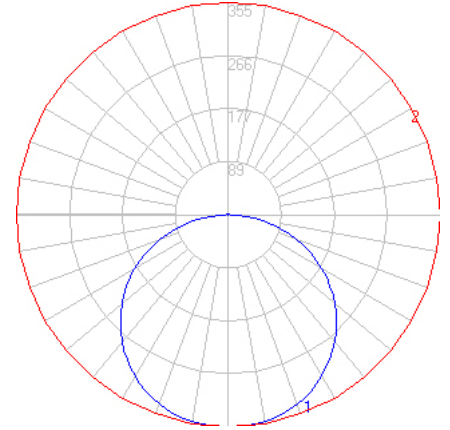

BEGA

File: 50290K27_BEGA_IES.ies

TEST: BE_50290K27
 TEST LAB: BEGA
 DATE: 05/12/2014
 LUMINAIRE: 50 290K27
 LAMP: 18.1W LED

Characteristics

| | |
|---------------------------------|--------------------|
| Lumens Per Lamp | N.A. (absolute) |
| Total Lamp Lumens | N.A. (absolute) |
| Luminaire Lumens | 1082 |
| Total Luminaire Efficiency | N.A. |
| Luminaire Efficacy Rating (LER) | 47 |
| Total Luminaire Watts | 23 |
| Ballast Factor | 1.00 |
| CIE Type | Direct |
| Spacing Criterion (0-180) | 1.32 |
| Spacing Criterion (90-270) | 1.32 |
| Spacing Criterion (Diagonal) | 1.44 |
| Basic Luminous Shape | Circular w/ Sides |
| Luminous Length (0-180) | 0.00 ft |
| Luminous Width (90-270) | 0.67 ft (Diameter) |
| Luminous Height | 0.02 ft |

Zonal Lumen Summary

| Zone | Lumens |
|---------|--------|
| 0-10 | 32.27 |
| 10-20 | 93.51 |
| 20-30 | 144.10 |
| 30-40 | 177.42 |
| 40-50 | 189.28 |
| 50-60 | 178.19 |
| 60-70 | 144.07 |
| 70-80 | 91.63 |
| 80-90 | 30.97 |
| 90-100 | 0.88 |
| 100-110 | 0.00 |
| 110-120 | 0.00 |
| 120-130 | 0.00 |
| 130-140 | 0.00 |
| 140-150 | 0.00 |
| 150-160 | 0.00 |
| 160-170 | 0.00 |
| 170-180 | 0.01 |

Characteristics

| | |
|---------------------------------|--------------------|
| Lumens Per Lamp | N.A. (absolute) |
| Total Lamp Lumens | N.A. (absolute) |
| Luminaire Lumens | 1130 |
| Total Luminaire Efficiency | N.A. |
| Luminaire Efficacy Rating (LER) | 49 |
| Total Luminaire Watts | 23 |
| Ballast Factor | 1.00 |
| CIE Type | Direct |
| Spacing Criterion (0-180) | 1.32 |
| Spacing Criterion (90-270) | 1.32 |
| Spacing Criterion (Diagonal) | 1.44 |
| Basic Luminous Shape | Circular w/ Sides |
| Luminous Length (0-180) | 0.00 ft |
| Luminous Width (90-270) | 0.67 ft (Diameter) |
| Luminous Height | 0.02 ft |