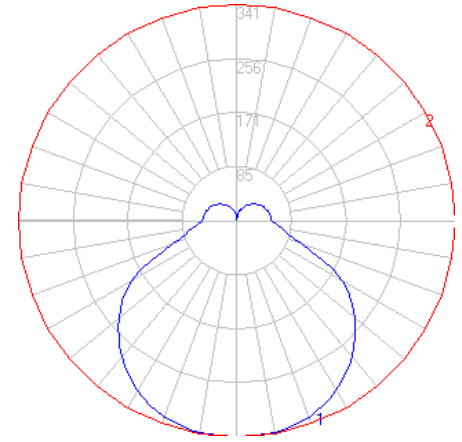

# BEGA

File: 50271K27\_BEGA\_IES.ies

TEST: BE\_50271K65  
 TEST LAB: BEGA  
 DATE: 03/22/2017  
 LUMINAIRE: 50 271K27  
 LAMP: 21.4 W LED

**Characteristics**

Lumens Per Lamp	N.A. (absolute)
Total Lamp Lumens	N.A. (absolute)
Luminaire Lumens	1423
Total Luminaire Efficiency	N.A.
Luminaire Efficacy Rating (LER)	53
Total Luminaire Watts	27
Ballast Factor	1.00
CIE Type	Semi-Direct
Spacing Criterion (0-180)	1.36
Spacing Criterion (90-270)	1.36
Spacing Criterion (Diagonal)	1.48
Basic Luminous Shape	Circular w/ Sides
Luminous Length (0-180)	0.00 ft
Luminous Width (90-270)	0.74 ft (Diameter)
Luminous Height	0.21 ft

**Zonal Lumen Summary**

Zone	Lumens
0-10	32.51
10-20	94.99
20-30	148.09
30-40	185.24
40-50	201.71
50-60	194.27
60-70	146.29
70-80	90.72
80-90	68.08
90-100	57.74
100-110	53.78
110-120	47.25
120-130	38.52
130-140	28.67
140-150	19.00
150-160	10.66
160-170	4.56
170-180	0.72

# BEGA

File: 50271K65\_BEGA\_IES.ies

TEST: BE\_50271TW  
 TEST LAB: BEGA  
 DATE: 03/22/2017  
 LUMINAIRE: 50 271K65  
 LAMP: 21.4 W LED

**Characteristics**

Lumens Per Lamp	N.A. (absolute)
Total Lamp Lumens	N.A. (absolute)
Luminaire Lumens	1488
Total Luminaire Efficiency	N.A.
Luminaire Efficacy Rating (LER)	55
Total Luminaire Watts	27
Ballast Factor	1.00
CIE Type	Semi-Direct
Spacing Criterion (0-180)	1.36
Spacing Criterion (90-270)	1.36
Spacing Criterion (Diagonal)	1.48
Basic Luminous Shape	Circular w/ Sides
Luminous Length (0-180)	0.00 ft
Luminous Width (90-270)	0.74 ft (Diameter)
Luminous Height	0.21 ft