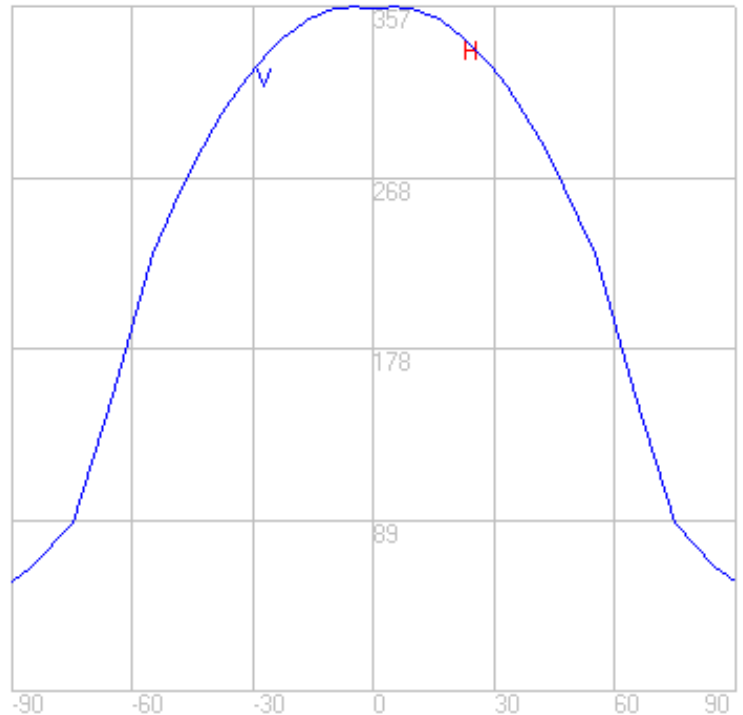

In the interest of product improvement, BEGA reserves the right to make technical changes without notice.