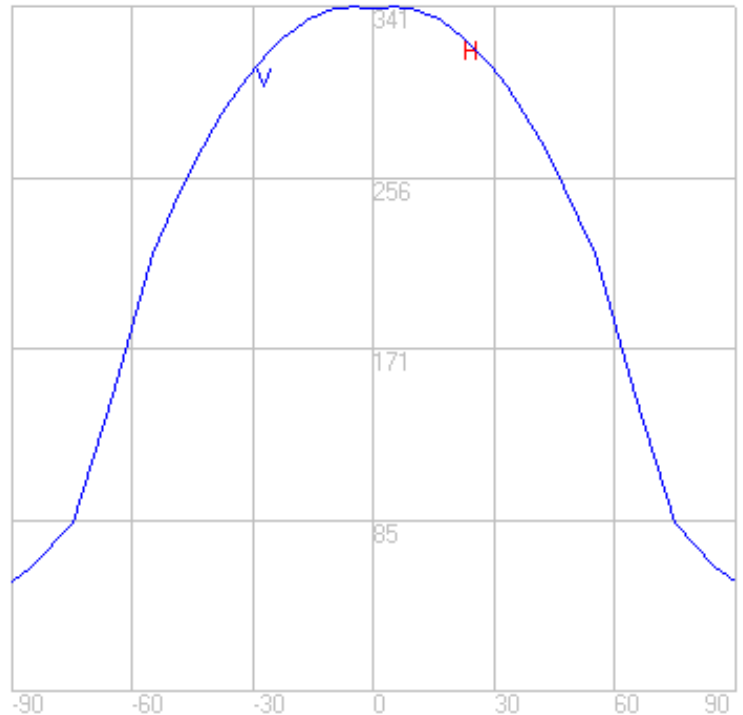

In the interest of product improvement, BEGA reserves the right to make technical changes without notice.