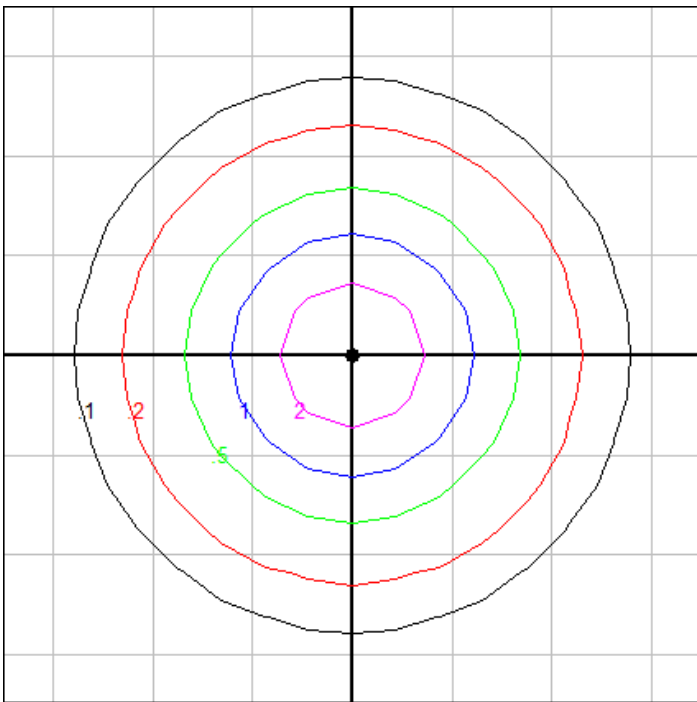

# BEGA

File: 50271K27\_BEGA\_IES.ies

TEST: BE\_50271K65  
 TEST LAB: BEGA  
 DATE: 03/22/2017  
 LUMINAIRE: 50 271K27  
 LAMP: 21.4 W LED

**Characteristics**

Lumens Per Lamp	N.A. (absolute)
Total Lamp Lumens	N.A. (absolute)
Luminaire Lumens	1423
Total Luminaire Efficiency	N.A.
Luminaire Efficacy Rating (LER)	53
Total Luminaire Watts	27
Ballast Factor	1.00
CIE Type	Semi-Direct
Spacing Criterion (0-180)	1.36
Spacing Criterion (90-270)	1.36
Spacing Criterion (Diagonal)	1.48
Basic Luminous Shape	Circular w/ Sides
Luminous Length (0-180)	0.00 ft
Luminous Width (90-270)	0.74 ft (Diameter)
Luminous Height	0.21 ft

**Zonal Lumen Summary**

Zone	Lumens
0-10	32.51
10-20	94.99
20-30	148.09
30-40	185.24
40-50	201.71
50-60	194.27
60-70	146.29
70-80	90.72
80-90	68.08
90-100	57.74
100-110	53.78
110-120	47.25
120-130	38.52
130-140	28.67
140-150	19.00
150-160	10.66
160-170	4.56
170-180	0.72

# BEGA

File: 50271K65\_BEGA\_IES.ies

TEST: BE\_50271TW  
 TEST LAB: BEGA  
 DATE: 03/22/2017  
 LUMINAIRE: 50 271K65  
 LAMP: 21.4 W LED

**Characteristics**

Lumens Per Lamp	N.A. (absolute)
Total Lamp Lumens	N.A. (absolute)
Luminaire Lumens	1488
Total Luminaire Efficiency	N.A.
Luminaire Efficacy Rating (LER)	55
Total Luminaire Watts	27
Ballast Factor	1.00
CIE Type	Semi-Direct
Spacing Criterion (0-180)	1.36
Spacing Criterion (90-270)	1.36
Spacing Criterion (Diagonal)	1.48
Basic Luminous Shape	Circular w/ Sides
Luminous Length (0-180)	0.00 ft
Luminous Width (90-270)	0.74 ft (Diameter)
Luminous Height	0.21 ft