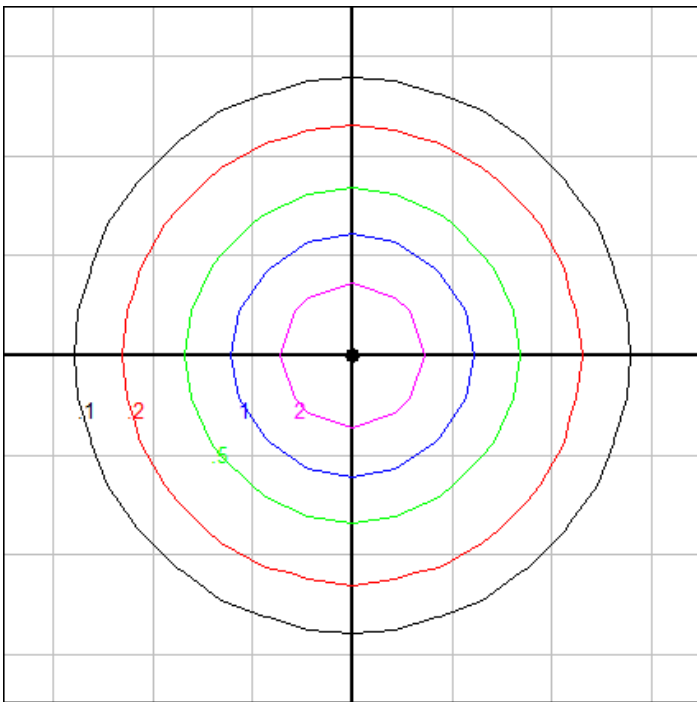

# BEGA

File: 50271K27\_BEGA\_IES.ies

TEST: BE\_50271K65  
 TEST LAB: BEGA  
 DATE: 03/22/2017  
 LUMINAIRE: 50 271K27  
 LAMP: 21.4 W LED

**Characteristics**

Lumens Per Lamp	N.A. (absolute)
Total Lamp Lumens	N.A. (absolute)
Luminaire Lumens	1423
Total Luminaire Efficiency	N.A.
Luminaire Efficacy Rating (LER)	53
Total Luminaire Watts	27
Ballast Factor	1.00
CIE Type	Semi-Direct
Spacing Criterion (0-180)	1.36
Spacing Criterion (90-270)	1.36
Spacing Criterion (Diagonal)	1.48
Basic Luminous Shape	Circular w/ Sides
Luminous Length (0-180)	0.00 ft
Luminous Width (90-270)	0.74 ft (Diameter)
Luminous Height	0.21 ft

**Zonal Lumen Summary**

Zone	Lumens
0-10	32.51
10-20	94.99
20-30	148.09
30-40	185.24
40-50	201.71
50-60	194.27
60-70	146.29
70-80	90.72
80-90	68.08
90-100	57.74
100-110	53.78
110-120	47.25
120-130	38.52
130-140	28.67
140-150	19.00
150-160	10.66
160-170	4.56
170-180	0.72

# BEGA

File: 50271K65\_BEGA\_IES.ies

TEST: BE\_50271TW  
 TEST LAB: BEGA  
 DATE: 03/22/2017  
 LUMINAIRE: 50 271K65  
 LAMP: 21.4 W LED

**Characteristics**

Lumens Per Lamp	N.A. (absolute)
Total Lamp Lumens	N.A. (absolute)
Luminaire Lumens	1488
Total Luminaire Efficiency	N.A.
Luminaire Efficacy Rating (LER)	55
Total Luminaire Watts	27
Ballast Factor	1.00
CIE Type	Semi-Direct
Spacing Criterion (0-180)	1.36
Spacing Criterion (90-270)	1.36
Spacing Criterion (Diagonal)	1.48
Basic Luminous Shape	Circular w/ Sides
Luminous Length (0-180)	0.00 ft
Luminous Width (90-270)	0.74 ft (Diameter)
Luminous Height	0.21 ft

**Zonal Lumen Summary**

Zone	Lumens
0-10	34.00
10-20	99.36
20-30	154.91
30-40	193.76
40-50	210.99
50-60	203.22
60-70	153.02
70-80	94.89
80-90	71.21
90-100	60.39
100-110	56.25
110-120	49.42
120-130	40.30
130-140	29.99
140-150	19.87
150-160	11.15
160-170	4.77
170-180	0.75