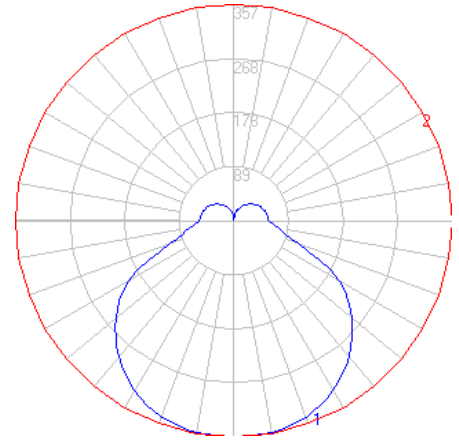

# BEGA

File: 50271K27\_BEGA\_IES.ies

TEST: BE\_50271K65  
 TEST LAB: BEGA  
 DATE: 03/22/2017  
 LUMINAIRE: 50 271K27  
 LAMP: 21.4 W LED

**Characteristics**

Lumens Per Lamp	N.A. (absolute)
Total Lamp Lumens	N.A. (absolute)
Luminaire Lumens	1423
Total Luminaire Efficiency	N.A.
Luminaire Efficacy Rating (LER)	53
Total Luminaire Watts	27
Ballast Factor	1.00
CIE Type	Semi-Direct
Spacing Criterion (0-180)	1.36
Spacing Criterion (90-270)	1.36
Spacing Criterion (Diagonal)	1.48
Basic Luminous Shape	Circular w/ Sides
Luminous Length (0-180)	0.00 ft
Luminous Width (90-270)	0.74 ft (Diameter)
Luminous Height	0.21 ft

**Zonal Lumen Summary**

Zone	Lumens
0-10	32.51
10-20	94.99
20-30	148.09
30-40	185.24
40-50	201.71
50-60	194.27
60-70	146.29
70-80	90.72
80-90	68.08
90-100	57.74
100-110	53.78
110-120	47.25
120-130	38.52
130-140	28.67
140-150	19.00
150-160	10.66
160-170	4.56
170-180	0.72

Mounting Height = 10 ft. AFF      Grid Spacing = 8 ft.

In the interest of product improvement, BEGA reserves the right to make technical changes without notice.

# BEGA

File: 50271K65\_BEGA\_IES.ies

TEST: BE\_50271TW  
 TEST LAB: BEGA  
 DATE: 03/22/2017  
 LUMINAIRE: 50 271K65  
 LAMP: 21.4 W LED

**Characteristics**

Lumens Per Lamp	N.A. (absolute)
Total Lamp Lumens	N.A. (absolute)
Luminaire Lumens	1488
Total Luminaire Efficiency	N.A.
Luminaire Efficacy Rating (LER)	55
Total Luminaire Watts	27
Ballast Factor	1.00
CIE Type	Semi-Direct
Spacing Criterion (0-180)	1.36
Spacing Criterion (90-270)	1.36
Spacing Criterion (Diagonal)	1.48
Basic Luminous Shape	Circular w/ Sides
Luminous Length (0-180)	0.00 ft
Luminous Width (90-270)	0.74 ft (Diameter)
Luminous Height	0.21 ft