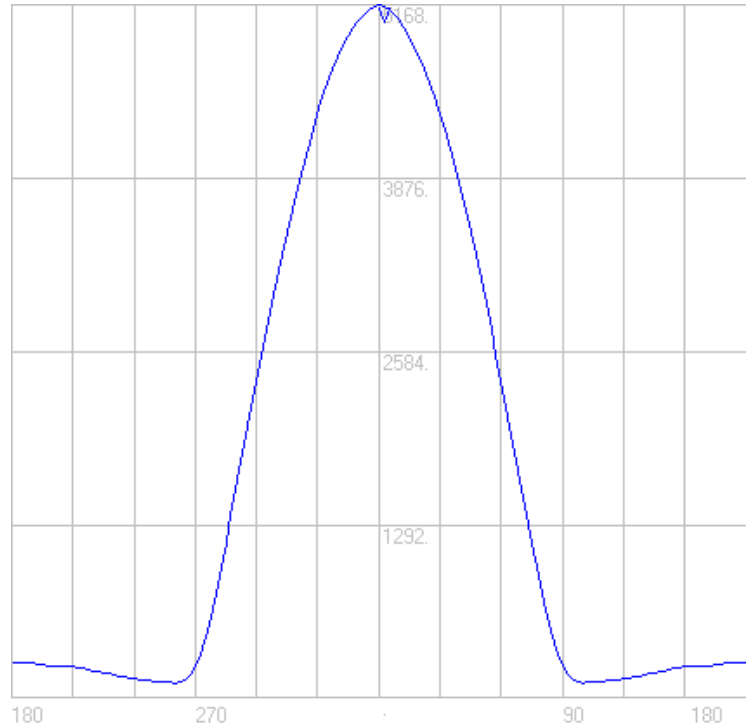

BEGA

File: 50231K27_BEGA_IES.ies

TEST: BE_50231K27
TEST LAB: BEGA
DATE: 07/28/2016
LUMINAIRE: 50 231K27
LAMP: 123.2W LED

Characteristics

Lumens Per Lamp	N.A. (absolute)
Total Lamp Lumens	N.A. (absolute)
Luminaire Lumens	15966
Total Luminaire Efficiency	N.A.
Luminaire Efficacy Rating (LER)	109
Total Luminaire Watts	147
Ballast Factor	1.00
CIE Type	Direct
Spacing Criterion (0-180)	1.26
Spacing Criterion (90-270)	1.26
Spacing Criterion (Diagonal)	1.38
Basic Luminous Shape	Circular w/ Sides
Luminous Length (0-180)	0.00 ft
Luminous Width (90-270)	4.30 ft (Diameter)
Luminous Height	0.14 ft

07/28/20

BEGA

File: 50231K65_BEGA_IES.ies

TEST: BE_50231K27
TEST LAB: BEGA
DATE: 07/28/2016
LUMINAIRE: 50 231K65
LAMP: 123.2W LED

Characteristics

Lumens Per Lamp	N.A. (absolute)
Total Lamp Lumens	N.A. (absolute)
Luminaire Lumens	16445
Total Luminaire Efficiency	N.A.
Luminaire Efficacy Rating (LER)	112
Total Luminaire Watts	147
Ballast Factor	1.00
CIE Type	Direct
Spacing Criterion (0-180)	1.26
Spacing Criterion (90-270)	1.26
Spacing Criterion (Diagonal)	1.38
Basic Luminous Shape	Circular w/ Sides
Luminous Length (0-180)	0.00 ft
Luminous Width (90-270)	4.30 ft (Diameter)
Luminous Height	0.14 ft

Zonal Lumen Summary

Zone	Lumens
0-10	487.26
10-20	1393.22
20-30	2114.31
30-40	2561.43
40-50	2680.5
50-60	2459.18
60-70	1944.21
70-80	1231.59
80-90	518.32
90-100	162.39
100-110	126.60
110-120	134.61
120-130	143.82
130-140	145.76
140-150	138.70
150-160	108.58
160-170	70.15
170-180	24.80