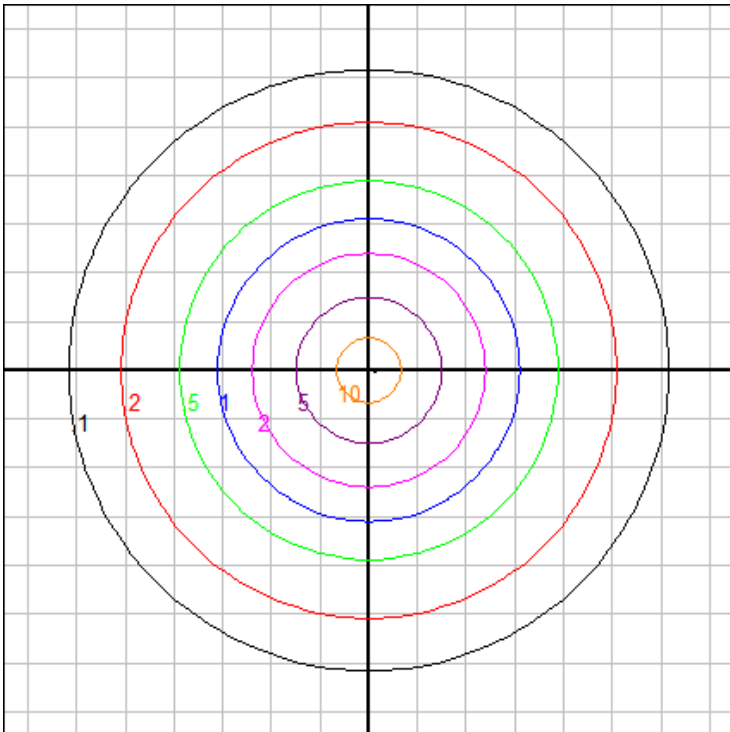

BEGA

File: 50231K27_BEGA_IES.ies

TEST: BE_50231K27
TEST LAB: BEGA
DATE: 07/28/2016
LUMINAIRE: 50 231K27
LAMP: 123.2W LED

Characteristics

Lumens Per Lamp	N.A. (absolute)
Total Lamp Lumens	N.A. (absolute)
Luminaire Lumens	15966
Total Luminaire Efficiency	N.A.
Luminaire Efficacy Rating (LER)	109
Total Luminaire Watts	147
Ballast Factor	1.00
CIE Type	Direct
Spacing Criterion (0-180)	1.26
Spacing Criterion (90-270)	1.26
Spacing Criterion (Diagonal)	1.38
Basic Luminous Shape	Circular w/ Sides
Luminous Length (0-180)	0.00 ft
Luminous Width (90-270)	4.30 ft (Diameter)
Luminous Height	0.14 ft

Zonal Lumen Summary

Zone	Lumens
0-10	473.07
10-20	1352.64
20-30	2052.73
30-40	2486.82
40-50	2602.43
50-60	2387.55
60-70	1887.58
70-80	1195.72
80-90	503.23
90-100	157.66
100-110	122.91
110-120	130.69
120-130	139.63
130-140	141.52
140-150	134.66
150-160	105.42
160-170	68.11
170-180	24.08

07/28/20

BEGA

File: 50231K65_BEGA_IES.ies

TEST: BE_50231K27
TEST LAB: BEGA
DATE: 07/28/2016
LUMINAIRE: 50 231K65
LAMP: 123.2W LED

Characteristics

Lumens Per Lamp	N.A. (absolute)
Total Lamp Lumens	N.A. (absolute)
Luminaire Lumens	16445
Total Luminaire Efficiency	N.A.
Luminaire Efficacy Rating (LER)	112
Total Luminaire Watts	147
Ballast Factor	1.00
CIE Type	Direct
Spacing Criterion (0-180)	1.26
Spacing Criterion (90-270)	1.26
Spacing Criterion (Diagonal)	1.38
Basic Luminous Shape	Circular w/ Sides
Luminous Length (0-180)	0.00 ft
Luminous Width (90-270)	4.30 ft (Diameter)
Luminous Height	0.14 ft