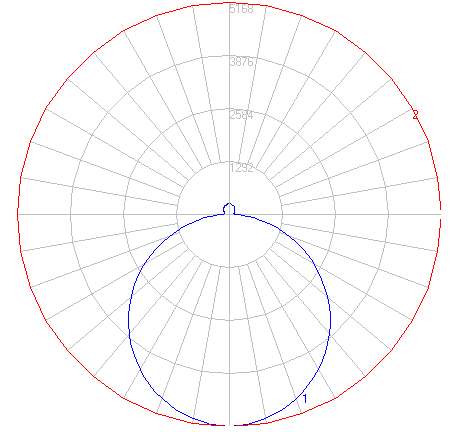

BEGA

File: 50231K27_BEGA_IES.ies

TEST: BE_50231K27
TEST LAB: BEGA
DATE: 07/28/2016
LUMINAIRE: 50 231K27
LAMP: 123.2W LED

Characteristics

Lumens Per Lamp	N.A. (absolute)
Total Lamp Lumens	N.A. (absolute)
Luminaire Lumens	15966
Total Luminaire Efficiency	N.A.
Luminaire Efficacy Rating (LER)	109
Total Luminaire Watts	147
Ballast Factor	1.00
CIE Type	Direct
Spacing Criterion (0-180)	1.26
Spacing Criterion (90-270)	1.26
Spacing Criterion (Diagonal)	1.38
Basic Luminous Shape	Circular w/ Sides
Luminous Length (0-180)	0.00 ft
Luminous Width (90-270)	4.30 ft (Diameter)
Luminous Height	0.14 ft

Zonal Lumen Summary

Zone	Lumens
0-10	473.07
10-20	1352.64
20-30	2052.73
30-40	2486.82
40-50	2602.43
50-60	2387.55
60-70	1887.58
70-80	1195.72
80-90	503.23
90-100	157.66
100-110	122.91
110-120	130.69
120-130	139.63
130-140	141.52
140-150	134.66
150-160	105.42
160-170	68.11
170-180	24.08

07/28/20

BEGA

File: 50231K65_BEGA_IES.ies

TEST: BE_50231K27
TEST LAB: BEGA
DATE: 07/28/2016
LUMINAIRE: 50 231K65
LAMP: 123.2W LED

Characteristics

Lumens Per Lamp	N.A. (absolute)
Total Lamp Lumens	N.A. (absolute)
Luminaire Lumens	16445
Total Luminaire Efficiency	N.A.
Luminaire Efficacy Rating (LER)	112
Total Luminaire Watts	147
Ballast Factor	1.00
CIE Type	Direct
Spacing Criterion (0-180)	1.26
Spacing Criterion (90-270)	1.26
Spacing Criterion (Diagonal)	1.38
Basic Luminous Shape	Circular w/ Sides
Luminous Length (0-180)	0.00 ft
Luminous Width (90-270)	4.30 ft (Diameter)
Luminous Height	0.14 ft

Zonal Lumen Summary

Zone	Lumens
0-10	487.26
10-20	1393.22
20-30	2114.31
30-40	2561.43
40-50	2680.5
50-60	2459.18
60-70	1944.21
70-80	1231.59
80-90	518.32
90-100	162.39
100-110	126.60
110-120	134.61
120-130	143.82
130-140	145.76
140-150	138.70
150-160	108.58
160-170	70.15
170-180	24.80