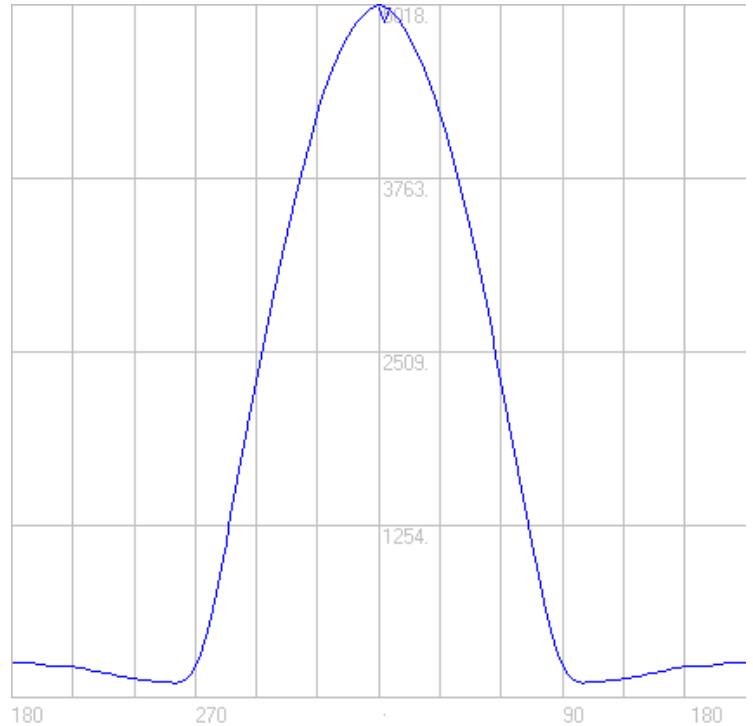

BEGA

File: 50231K27_BEGA_IES.ies

TEST: BE_50231K27
TEST LAB: BEGA
DATE: 07/28/2016
LUMINAIRE: 50 231K27
LAMP: 123.2W LED

Characteristics

Lumens Per Lamp	N.A. (absolute)
Total Lamp Lumens	N.A. (absolute)
Luminaire Lumens	15966
Total Luminaire Efficiency	N.A.
Luminaire Efficacy Rating (LER)	109
Total Luminaire Watts	147
Ballast Factor	1.00
CIE Type	Direct
Spacing Criterion (0-180)	1.26
Spacing Criterion (90-270)	1.26
Spacing Criterion (Diagonal)	1.38
Basic Luminous Shape	Circular w/ Sides
Luminous Length (0-180)	0.00 ft
Luminous Width (90-270)	4.30 ft (Diameter)
Luminous Height	0.14 ft

Zonal Lumen Summary

Zone	Lumens
0-10	473.07
10-20	1352.64
20-30	2052.73
30-40	2486.82
40-50	2602.43
50-60	2387.55
60-70	1887.58
70-80	1195.72
80-90	503.23
90-100	157.66
100-110	122.91
110-120	130.69
120-130	139.63
130-140	141.52
140-150	134.66
150-160	105.42
160-170	68.11
170-180	24.08

07/28/20

BEGA

File: 50231K65_BEGA_IES.ies

TEST: BE_50231K27
TEST LAB: BEGA
DATE: 07/28/2016
LUMINAIRE: 50 231K65
LAMP: 123.2W LED

Characteristics

Lumens Per Lamp	N.A. (absolute)
Total Lamp Lumens	N.A. (absolute)
Luminaire Lumens	16445
Total Luminaire Efficiency	N.A.
Luminaire Efficacy Rating (LER)	112
Total Luminaire Watts	147
Ballast Factor	1.00
CIE Type	Direct
Spacing Criterion (0-180)	1.26
Spacing Criterion (90-270)	1.26
Spacing Criterion (Diagonal)	1.38
Basic Luminous Shape	Circular w/ Sides
Luminous Length (0-180)	0.00 ft
Luminous Width (90-270)	4.30 ft (Diameter)
Luminous Height	0.14 ft