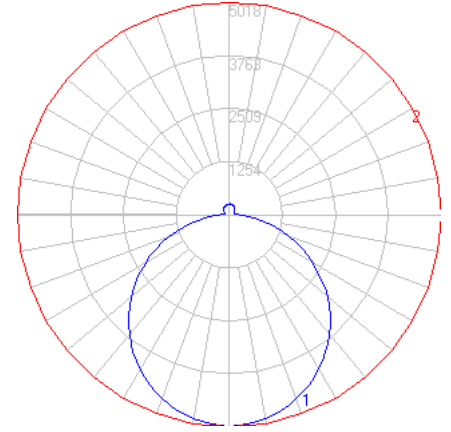

BEGA

File: 50231K27_BEGA_IES.ies

TEST: BE_50231K27
TEST LAB: BEGA
DATE: 07/28/2016
LUMINAIRE: 50 231K27
LAMP: 123.2W LED

Characteristics

Lumens Per Lamp	N.A. (absolute)
Total Lamp Lumens	N.A. (absolute)
Luminaire Lumens	15966
Total Luminaire Efficiency	N.A.
Luminaire Efficacy Rating (LER)	109
Total Luminaire Watts	147
Ballast Factor	1.00
CIE Type	Direct
Spacing Criterion (0-180)	1.26
Spacing Criterion (90-270)	1.26
Spacing Criterion (Diagonal)	1.38
Basic Luminous Shape	Circular w/ Sides
Luminous Length (0-180)	0.00 ft
Luminous Width (90-270)	4.30 ft (Diameter)
Luminous Height	0.14 ft

Zonal Lumen Summary

Zone	Lumens
0-10	473.07
10-20	1352.64
20-30	2052.73
30-40	2486.82
40-50	2602.43
50-60	2387.55
60-70	1887.58
70-80	1195.72
80-90	503.23
90-100	157.66
100-110	122.91
110-120	130.69
120-130	139.63
130-140	141.52
140-150	134.66
150-160	105.42
160-170	68.11
170-180	24.08

07/28/20

BEGA

File: 50231K65_BEGA_IES.ies

TEST: BE_50231K27
TEST LAB: BEGA
DATE: 07/28/2016
LUMINAIRE: 50 231K65
LAMP: 123.2W LED

Characteristics

Lumens Per Lamp	N.A. (absolute)
Total Lamp Lumens	N.A. (absolute)
Luminaire Lumens	16445
Total Luminaire Efficiency	N.A.
Luminaire Efficacy Rating (LER)	112
Total Luminaire Watts	147
Ballast Factor	1.00
CIE Type	Direct
Spacing Criterion (0-180)	1.26
Spacing Criterion (90-270)	1.26
Spacing Criterion (Diagonal)	1.38
Basic Luminous Shape	Circular w/ Sides
Luminous Length (0-180)	0.00 ft
Luminous Width (90-270)	4.30 ft (Diameter)
Luminous Height	0.14 ft