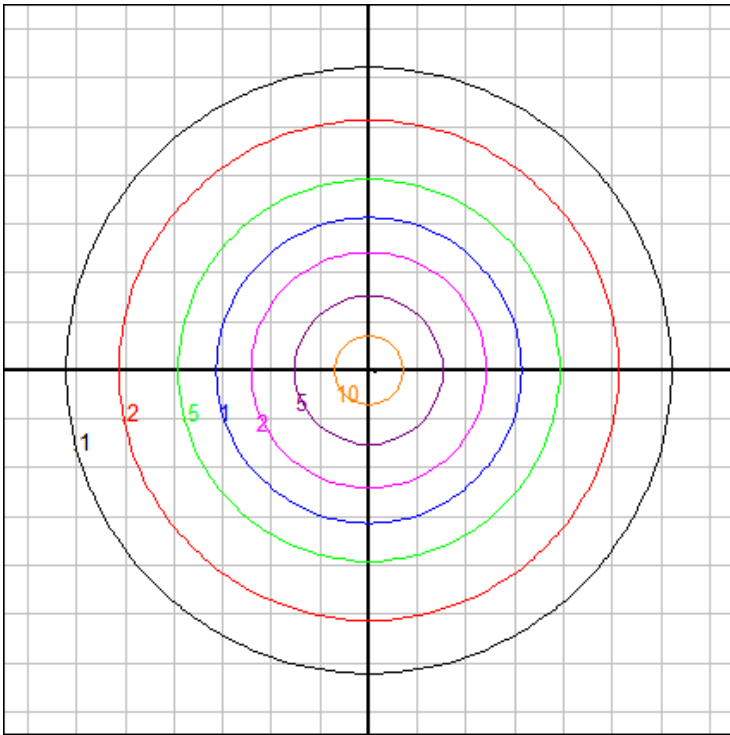

BEGA

File: 50231K27_BEGA_IES.ies

TEST: BE_50231K27
TEST LAB: BEGA
DATE: 07/28/2016
LUMINAIRE: 50 231K27
LAMP: 123.2W LED

Characteristics

Lumens Per Lamp	N.A. (absolute)
Total Lamp Lumens	N.A. (absolute)
Luminaire Lumens	15966
Total Luminaire Efficiency	N.A.
Luminaire Efficacy Rating (LER)	109
Total Luminaire Watts	147
Ballast Factor	1.00
CIE Type	Direct
Spacing Criterion (0-180)	1.26
Spacing Criterion (90-270)	1.26
Spacing Criterion (Diagonal)	1.38
Basic Luminous Shape	Circular w/ Sides
Luminous Length (0-180)	0.00 ft
Luminous Width (90-270)	4.30 ft (Diameter)
Luminous Height	0.14 ft

Zonal Lumen Summary

Zone	Lumens
0-10	473.07
10-20	1352.64
20-30	2052.73
30-40	2486.82
40-50	2602.43
50-60	2387.55
60-70	1887.58
70-80	1195.72
80-90	503.23
90-100	157.66
100-110	122.91
110-120	130.69
120-130	139.63
130-140	141.52
140-150	134.66
150-160	105.42
160-170	68.11
170-180	24.08

07/28/20

BEGA

File: 50231K65_BEGA_IES.ies

TEST: BE_50231K27
TEST LAB: BEGA
DATE: 07/28/2016
LUMINAIRE: 50 231K65
LAMP: 123.2W LED

Characteristics

Lumens Per Lamp	N.A. (absolute)
Total Lamp Lumens	N.A. (absolute)
Luminaire Lumens	16445
Total Luminaire Efficiency	N.A.
Luminaire Efficacy Rating (LER)	112
Total Luminaire Watts	147
Ballast Factor	1.00
CIE Type	Direct
Spacing Criterion (0-180)	1.26
Spacing Criterion (90-270)	1.26
Spacing Criterion (Diagonal)	1.38
Basic Luminous Shape	Circular w/ Sides
Luminous Length (0-180)	0.00 ft
Luminous Width (90-270)	4.30 ft (Diameter)
Luminous Height	0.14 ft

Zonal Lumen Summary

Zone	Lumens
0-10	487.26
10-20	1393.22
20-30	2114.31
30-40	2561.43
40-50	2680.5
50-60	2459.18
60-70	1944.21
70-80	1231.59
80-90	518.32
90-100	162.39
100-110	126.60
110-120	134.61
120-130	143.82
130-140	145.76
140-150	138.70
150-160	108.58
160-170	70.15
170-180	24.80