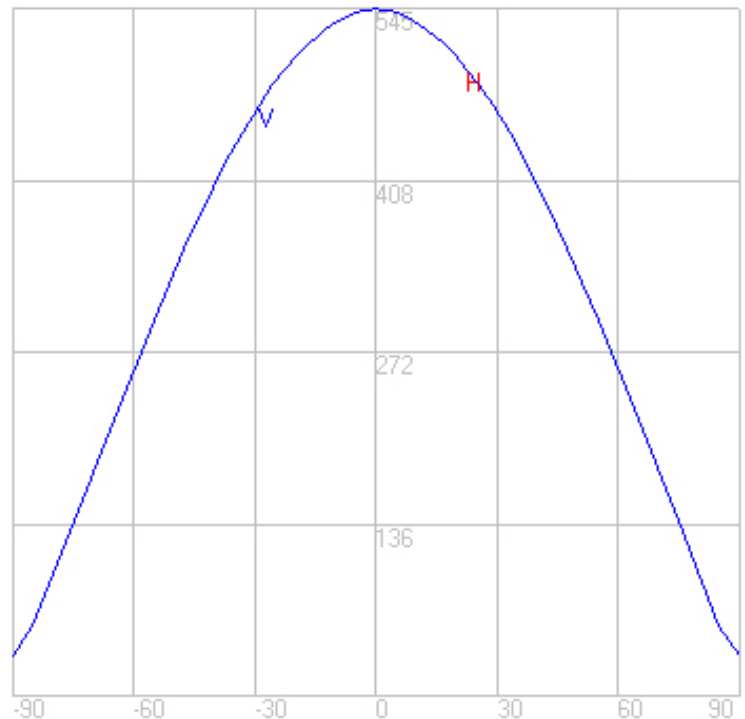

BEGA

File: 50204K27_BEGA_IES.ies

TEST: BE_50204K27
 TEST LAB: BEGA
 DATE: 05/30/2017
 LUMINAIRE: 50 204K27
 LAMP: 28.1W LED

Characteristics

Lumens Per Lamp	N.A. (absolute)
Total Lamp Lumens	N.A. (absolute)
Luminaire Lumens	1903
Total Luminaire Efficiency	N.A.
Luminaire Efficacy Rating (LER)	59
Total Luminaire Watts	33
Ballast Factor	1.00
CIE Type	Semi-Direct
Spacing Criterion (0-180)	1.28
Spacing Criterion (90-270)	1.28
Spacing Criterion (Diagonal)	1.40
Basic Luminous Shape	Circular w/ Sides
Luminous Length (0-180)	0.00 ft
Luminous Width (90-270)	1.25 ft (Diameter)
Luminous Height	0.16 ft

Zonal Lumen Summary

Zone	Lumens
0-10	51.46
10-20	147.53
20-30	224.40
30-40	272.64
40-50	286.85
50-60	266.75
60-70	217.30
70-80	146.75
80-90	64.28
90-100	33.69
100-110	34.55
110-120	34.43
120-130	32.70
130-140	29.23
140-150	24.46
150-160	19.35
160-170	12.88
170-180	3.28

05/13/20

BEGA

File: 50204K65_BEGA_IES.ies

TEST: BE_50204K27
 TEST LAB: BEGA
 DATE: 05/30/2017
 LUMINAIRE: 50 204K65
 LAMP: 28.1W LED

Characteristics

Lumens Per Lamp	N.A. (absolute)
Total Lamp Lumens	N.A. (absolute)
Luminaire Lumens	1986
Total Luminaire Efficiency	N.A.
Luminaire Efficacy Rating (LER)	62
Total Luminaire Watts	33
Ballast Factor	1.00
CIE Type	Semi-Direct
Spacing Criterion (0-180)	1.28
Spacing Criterion (90-270)	1.28
Spacing Criterion (Diagonal)	1.40
Basic Luminous Shape	Circular w/ Sides
Luminous Length (0-180)	0.00 ft
Luminous Width (90-270)	1.25 ft (Diameter)
Luminous Height	0.16 ft