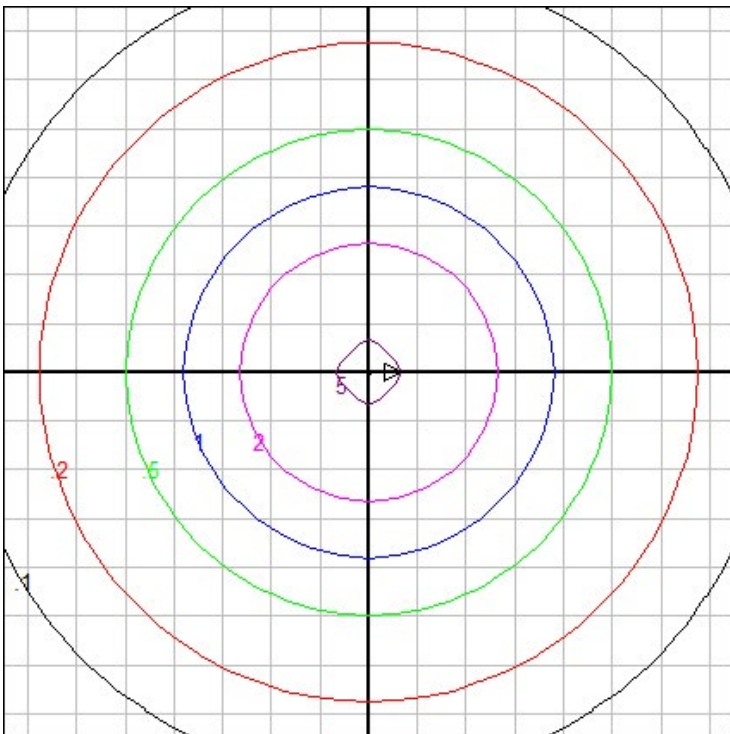

BEGA

File: 50204K27_BEGA_IES.ies

TEST: BE_50204K27
 TEST LAB: BEGA
 DATE: 05/30/2017
 LUMINAIRE: 50 204K27
 LAMP: 28.1W LED

Characteristics

Lumens Per Lamp	N.A. (absolute)
Total Lamp Lumens	N.A. (absolute)
Luminaire Lumens	1903
Total Luminaire Efficiency	N.A.
Luminaire Efficacy Rating (LER)	59
Total Luminaire Watts	33
Ballast Factor	1.00
CIE Type	Semi-Direct
Spacing Criterion (0-180)	1.28
Spacing Criterion (90-270)	1.28
Spacing Criterion (Diagonal)	1.40
Basic Luminous Shape	Circular w/ Sides
Luminous Length (0-180)	0.00 ft
Luminous Width (90-270)	1.25 ft (Diameter)
Luminous Height	0.16 ft

Zonal Lumen Summary

Zone	Lumens
0-10	51.46
10-20	147.53
20-30	224.40
30-40	272.64
40-50	286.85
50-60	266.75
60-70	217.30
70-80	146.75
80-90	64.28
90-100	33.69
100-110	34.55
110-120	34.43
120-130	32.70
130-140	29.23
140-150	24.46
150-160	19.35
160-170	12.88
170-180	3.28

05/13/20

BEGA

File: 50204K65_BEGA_IES.ies

TEST: BE_50204K27
 TEST LAB: BEGA
 DATE: 05/30/2017
 LUMINAIRE: 50 204K65
 LAMP: 28.1W LED

Characteristics

Lumens Per Lamp	N.A. (absolute)
Total Lamp Lumens	N.A. (absolute)
Luminaire Lumens	1986
Total Luminaire Efficiency	N.A.
Luminaire Efficacy Rating (LER)	62
Total Luminaire Watts	33
Ballast Factor	1.00
CIE Type	Semi-Direct
Spacing Criterion (0-180)	1.28
Spacing Criterion (90-270)	1.28
Spacing Criterion (Diagonal)	1.40
Basic Luminous Shape	Circular w/ Sides
Luminous Length (0-180)	0.00 ft
Luminous Width (90-270)	1.25 ft (Diameter)
Luminous Height	0.16 ft