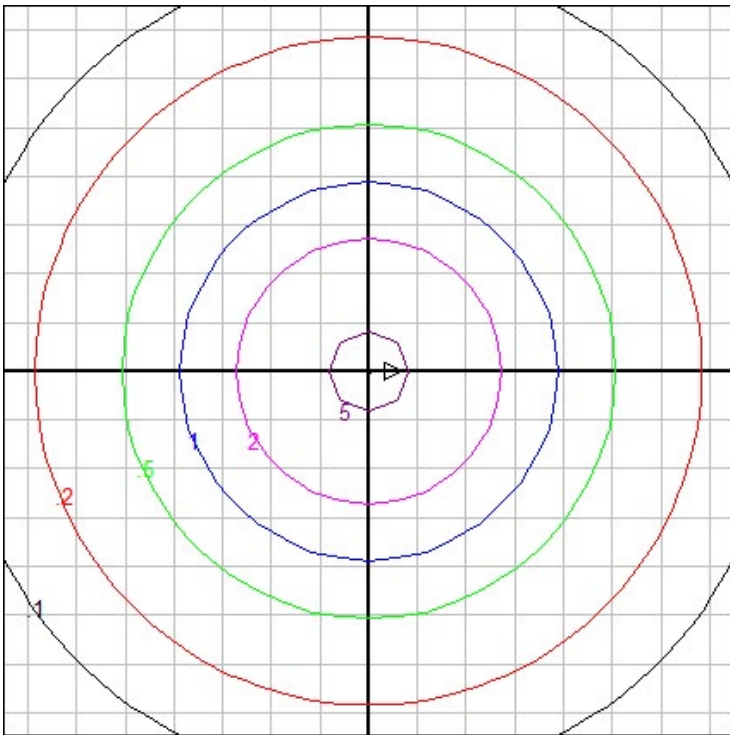

BEGA

File: 50204K27_BEGA_IES.ies

TEST: BE_50204K27
 TEST LAB: BEGA
 DATE: 05/30/2017
 LUMINAIRE: 50 204K27
 LAMP: 28.1W LED

Characteristics

Lumens Per Lamp	N.A. (absolute)
Total Lamp Lumens	N.A. (absolute)
Luminaire Lumens	1903
Total Luminaire Efficiency	N.A.
Luminaire Efficacy Rating (LER)	59
Total Luminaire Watts	33
Ballast Factor	1.00
CIE Type	Semi-Direct
Spacing Criterion (0-180)	1.28
Spacing Criterion (90-270)	1.28
Spacing Criterion (Diagonal)	1.40
Basic Luminous Shape	Circular w/ Sides
Luminous Length (0-180)	0.00 ft
Luminous Width (90-270)	1.25 ft (Diameter)
Luminous Height	0.16 ft

Zonal Lumen Summary

Zone	Lumens
0-10	51.46
10-20	147.53
20-30	224.40
30-40	272.64
40-50	286.85
50-60	266.75
60-70	217.30
70-80	146.75
80-90	64.28
90-100	33.69
100-110	34.55
110-120	34.43
120-130	32.70
130-140	29.23
140-150	24.46
150-160	19.35
160-170	12.88
170-180	3.28

05/13/20

BEGA

File: 50204K65_BEGA_IES.ies

TEST: BE_50204K27
 TEST LAB: BEGA
 DATE: 05/30/2017
 LUMINAIRE: 50 204K65
 LAMP: 28.1W LED

Characteristics

Lumens Per Lamp	N.A. (absolute)
Total Lamp Lumens	N.A. (absolute)
Luminaire Lumens	1986
Total Luminaire Efficiency	N.A.
Luminaire Efficacy Rating (LER)	62
Total Luminaire Watts	33
Ballast Factor	1.00
CIE Type	Semi-Direct
Spacing Criterion (0-180)	1.28
Spacing Criterion (90-270)	1.28
Spacing Criterion (Diagonal)	1.40
Basic Luminous Shape	Circular w/ Sides
Luminous Length (0-180)	0.00 ft
Luminous Width (90-270)	1.25 ft (Diameter)
Luminous Height	0.16 ft

Zonal Lumen Summary

Zone	Lumens
0-10	53.72
10-20	154.02
20-30	234.27
30-40	284.64
40-50	299.47
50-60	278.49
60-70	226.86
70-80	153.21
80-90	67.11
90-100	35.17
100-110	36.07
110-120	35.95
120-130	34.14
130-140	30.52
140-150	25.53
150-160	20.20
160-170	13.44
170-180	3.43