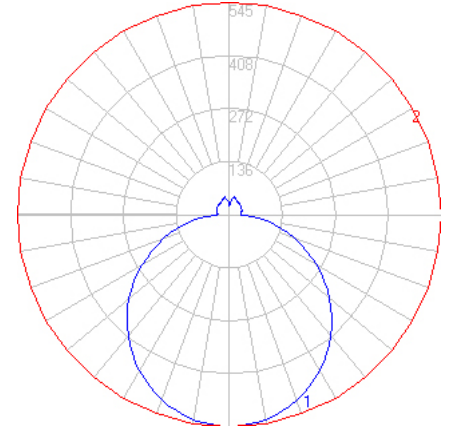

BEGA

File: 50204K27_BEGA_IES.ies

TEST: BE_50204K27
 TEST LAB: BEGA
 DATE: 05/30/2017
 LUMINAIRE: 50 204K27
 LAMP: 28.1W LED

Characteristics

Lumens Per Lamp	N.A. (absolute)
Total Lamp Lumens	N.A. (absolute)
Luminaire Lumens	1903
Total Luminaire Efficiency	N.A.
Luminaire Efficacy Rating (LER)	59
Total Luminaire Watts	33
Ballast Factor	1.00
CIE Type	Semi-Direct
Spacing Criterion (0-180)	1.28
Spacing Criterion (90-270)	1.28
Spacing Criterion (Diagonal)	1.40
Basic Luminous Shape	Circular w/ Sides
Luminous Length (0-180)	0.00 ft
Luminous Width (90-270)	1.25 ft (Diameter)
Luminous Height	0.16 ft

Zonal Lumen Summary

Zone	Lumens
0-10	51.46
10-20	147.53
20-30	224.40
30-40	272.64
40-50	286.85
50-60	266.75
60-70	217.30
70-80	146.75
80-90	64.28
90-100	33.69
100-110	34.55
110-120	34.43
120-130	32.70
130-140	29.23
140-150	24.46
150-160	19.35
160-170	12.88
170-180	3.28

05/13/20

BEGA

File: 50204K65_BEGA_IES.ies

TEST: BE_50204K27
 TEST LAB: BEGA
 DATE: 05/30/2017
 LUMINAIRE: 50 204K65
 LAMP: 28.1W LED

Characteristics

Lumens Per Lamp	N.A. (absolute)
Total Lamp Lumens	N.A. (absolute)
Luminaire Lumens	1986
Total Luminaire Efficiency	N.A.
Luminaire Efficacy Rating (LER)	62
Total Luminaire Watts	33
Ballast Factor	1.00
CIE Type	Semi-Direct
Spacing Criterion (0-180)	1.28
Spacing Criterion (90-270)	1.28
Spacing Criterion (Diagonal)	1.40
Basic Luminous Shape	Circular w/ Sides
Luminous Length (0-180)	0.00 ft
Luminous Width (90-270)	1.25 ft (Diameter)
Luminous Height	0.16 ft