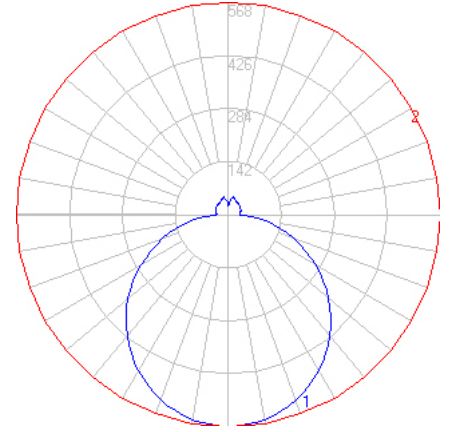

BEGA

File: 50204K27_BEGA_IES.ies

TEST: BE_50204K27
 TEST LAB: BEGA
 DATE: 05/30/2017
 LUMINAIRE: 50 204K27
 LAMP: 28.1W LED

Characteristics

Lumens Per Lamp	N.A. (absolute)
Total Lamp Lumens	N.A. (absolute)
Luminaire Lumens	1903
Total Luminaire Efficiency	N.A.
Luminaire Efficacy Rating (LER)	59
Total Luminaire Watts	33
Ballast Factor	1.00
CIE Type	Semi-Direct
Spacing Criterion (0-180)	1.28
Spacing Criterion (90-270)	1.28
Spacing Criterion (Diagonal)	1.40
Basic Luminous Shape	Circular w/ Sides
Luminous Length (0-180)	0.00 ft
Luminous Width (90-270)	1.25 ft (Diameter)
Luminous Height	0.16 ft

Zonal Lumen Summary

Zone	Lumens
0-10	51.46
10-20	147.53
20-30	224.40
30-40	272.64
40-50	286.85
50-60	266.75
60-70	217.30
70-80	146.75
80-90	64.28
90-100	33.69
100-110	34.55
110-120	34.43
120-130	32.70
130-140	29.23
140-150	24.46
150-160	19.35
160-170	12.88
170-180	3.28

05/13/20

BEGA

File: 50204K65_BEGA_IES.ies

TEST: BE_50204K27
 TEST LAB: BEGA
 DATE: 05/30/2017
 LUMINAIRE: 50 204K65
 LAMP: 28.1W LED

Characteristics

Lumens Per Lamp	N.A. (absolute)
Total Lamp Lumens	N.A. (absolute)
Luminaire Lumens	1986
Total Luminaire Efficiency	N.A.
Luminaire Efficacy Rating (LER)	62
Total Luminaire Watts	33
Ballast Factor	1.00
CIE Type	Semi-Direct
Spacing Criterion (0-180)	1.28
Spacing Criterion (90-270)	1.28
Spacing Criterion (Diagonal)	1.40
Basic Luminous Shape	Circular w/ Sides
Luminous Length (0-180)	0.00 ft
Luminous Width (90-270)	1.25 ft (Diameter)
Luminous Height	0.16 ft

Zonal Lumen Summary

Zone	Lumens
0-10	53.72
10-20	154.02
20-30	234.27
30-40	284.64
40-50	299.47
50-60	278.49
60-70	226.86
70-80	153.21
80-90	67.11
90-100	35.17
100-110	36.07
110-120	35.95
120-130	34.14
130-140	30.52
140-150	25.53
150-160	20.20
160-170	13.44
170-180	3.43