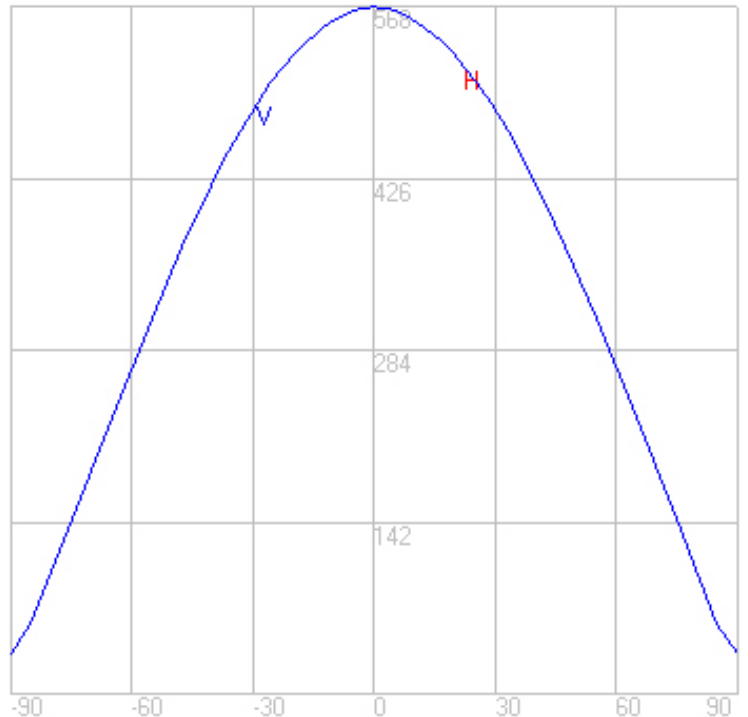

BEGA

File: 50204K27_BEGA_IES.ies

TEST: BE_50204K27
 TEST LAB: BEGA
 DATE: 05/30/2017
 LUMINAIRE: 50 204K27
 LAMP: 28.1W LED

Characteristics

Lumens Per Lamp	N.A. (absolute)
Total Lamp Lumens	N.A. (absolute)
Luminaire Lumens	1903
Total Luminaire Efficiency	N.A.
Luminaire Efficacy Rating (LER)	59
Total Luminaire Watts	33
Ballast Factor	1.00
CIE Type	Semi-Direct
Spacing Criterion (0-180)	1.28
Spacing Criterion (90-270)	1.28
Spacing Criterion (Diagonal)	1.40
Basic Luminous Shape	Circular w/ Sides
Luminous Length (0-180)	0.00 ft
Luminous Width (90-270)	1.25 ft (Diameter)
Luminous Height	0.16 ft

05/13/20

BEGA

File: 50204K65_BEGA_IES.ies

TEST: BE_50204K27
 TEST LAB: BEGA
 DATE: 05/30/2017
 LUMINAIRE: 50 204K65
 LAMP: 28.1W LED

Characteristics

Lumens Per Lamp	N.A. (absolute)
Total Lamp Lumens	N.A. (absolute)
Luminaire Lumens	1986
Total Luminaire Efficiency	N.A.
Luminaire Efficacy Rating (LER)	62
Total Luminaire Watts	33
Ballast Factor	1.00
CIE Type	Semi-Direct
Spacing Criterion (0-180)	1.28
Spacing Criterion (90-270)	1.28
Spacing Criterion (Diagonal)	1.40
Basic Luminous Shape	Circular w/ Sides
Luminous Length (0-180)	0.00 ft
Luminous Width (90-270)	1.25 ft (Diameter)
Luminous Height	0.16 ft

Zonal Lumen Summary

Zone	Lumens
0-10	53.72
10-20	154.02
20-30	234.27
30-40	284.64
40-50	299.47
50-60	278.49
60-70	226.86
70-80	153.21
80-90	67.11
90-100	35.17
100-110	36.07
110-120	35.95
120-130	34.14
130-140	30.52
140-150	25.53
150-160	20.20
160-170	13.44
170-180	3.43