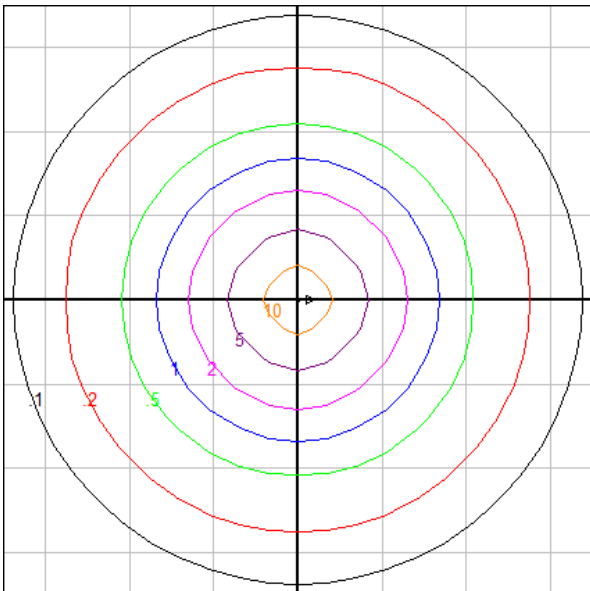

BEGA

Photometric Filename: 50081.IES

TEST: LI_50081
 TEST LAB: BEGA
 DATE: 7/22/2016
 LUMINAIRE: 50 081
 LAMP: 60.1W LED

Characteristics

Lumens Per Lamp	N.A. (absolute)
Total Lamp Lumens	N.A. (absolute)
Luminaire Lumens	5228
Total Luminaire Efficiency	N.A.
Luminaire Efficacy Rating (LER)	75
Total Luminaire Watts	70
Ballast Factor	1.00
CIE Type	Semi-Direct
Spacing Criterion (0-180)	1.32
Spacing Criterion (90-270)	1.32
Spacing Criterion (Diagonal)	1.44
Basic Luminous Shape	Circular w/ Sides
Luminous Length (0-180)	0.00 ft
Luminous Width (90-270)	1.54 ft (Diameter)
Luminous Height	0.23 ft

Zonal Lumen Summary

Zone	Lumens
0-10	129.60
10-20	375.34
20-30	577.25
30-40	709.68
40-50	756.99
50-60	716.52
60-70	598.57
70-80	422.58
80-90	219.81
90-100	131.70
100-110	130.49
110-120	122.22
120-130	106.97
130-140	87.22
140-150	65.62
150-160	45.55
160-170	25.65
170-180	6.37