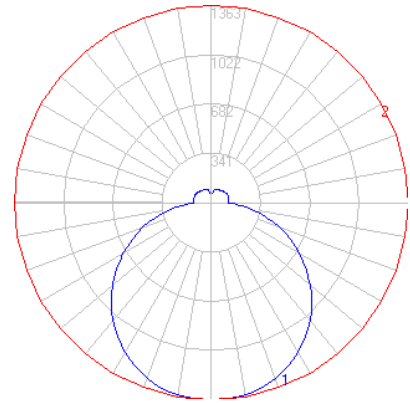

BEGA

Photometric Filename: 50081.IES

TEST: LI_50081
 TEST LAB: BEGA
 DATE: 7/22/2016
 LUMINAIRE: 50 081
 LAMP: 60.1W LED

Characteristics

Lumens Per Lamp	N.A. (absolute)
Total Lamp Lumens	N.A. (absolute)
Luminaire Lumens	5228
Total Luminaire Efficiency	N.A.
Luminaire Efficacy Rating (LER)	75
Total Luminaire Watts	70
Ballast Factor	1.00
CIE Type	Semi-Direct
Spacing Criterion (0-180)	1.32
Spacing Criterion (90-270)	1.32
Spacing Criterion (Diagonal)	1.44
Basic Luminous Shape	Circular w/ Sides
Luminous Length (0-180)	0.00 ft
Luminous Width (90-270)	1.54 ft (Diameter)
Luminous Height	0.23 ft

Zonal Lumen Summary

Zone	Lumens
0-10	129.60
10-20	375.34
20-30	577.25
30-40	709.68
40-50	756.99
50-60	716.52
60-70	598.57
70-80	422.58
80-90	219.81
90-100	131.70
100-110	130.49
110-120	122.22
120-130	106.97
130-140	87.22
140-150	65.62
150-160	45.55
160-170	25.65
170-180	6.37