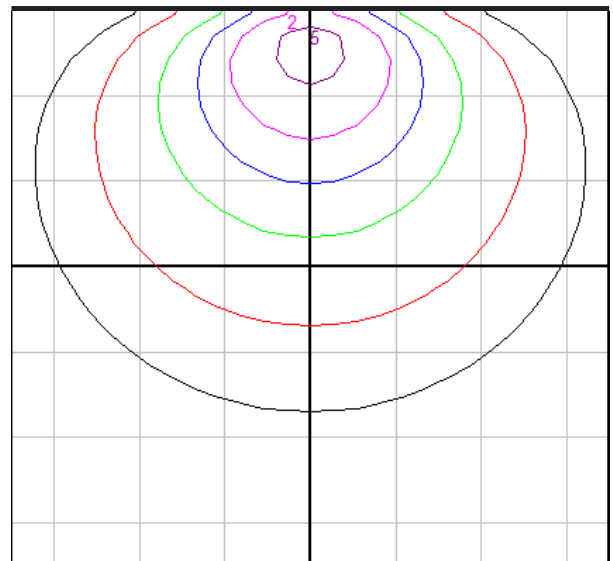

Wall Mount

Mounting Height = 8 ft. Grid Spacing = 10 ft.

In the interest of product improvement, BEGA reserves the right to make technical changes without notice.