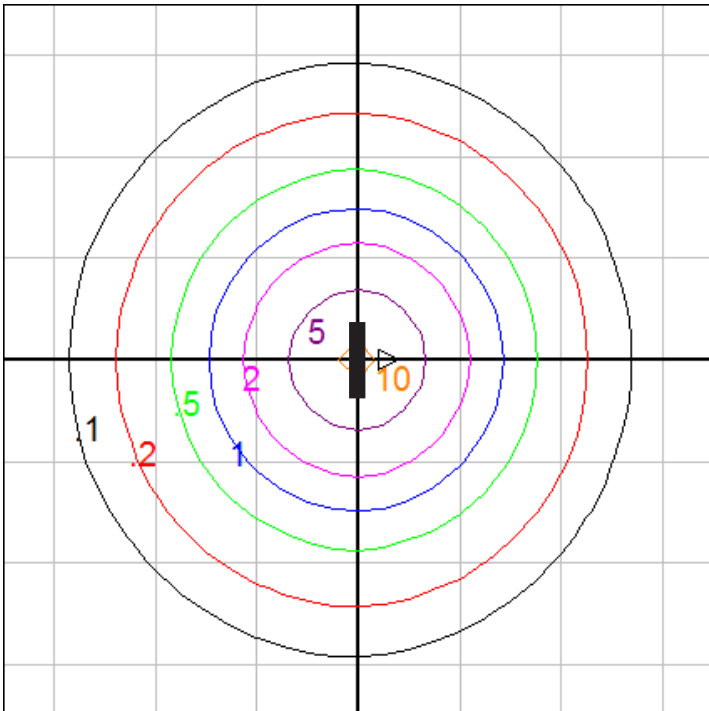

BEGA

Photometric Filename: 44438.IES

TEST: BE_44438
 TEST LAB: BEGA
 DATE: 2/13/2017
 LUMINAIRE: 44 438
 LAMP: 30.4W LED

Characteristics

Lumens Per Lamp	N.A. (absolute)
Total Lamp Lumens	N.A. (absolute)
Luminaire Lumens	1646
Total Luminaire Efficiency	N.A.
Luminaire Efficacy Rating (LER)	48
Total Luminaire Watts	34
Ballast Factor	1.00
CIE Type	General Diffuse
Spacing Criterion (0-180)	N.A.
Spacing Criterion (90-270)	N.A.
Spacing Criterion (Diagonal)	N.A.
Basic Luminous Shape	Rectangular
Luminous Length (0-180)	0.15 ft
Luminous Width (90-270)	4.80 ft
Luminous Height	0.00 ft

Zonal Lumen Summary

Zone	Lumens
0-10	25.92
10-20	74.24
20-30	112.65
30-40	135.85
40-50	140.69
50-60	126.15
60-70	93.62
70-80	48.38
80-90	8.61
90-100	13.25
100-110	59.87
110-120	109.11
120-130	144.02
130-140	159.25
140-150	153.32
150-160	127.22
160-170	84.11
170-180	29.42

Wall mount - isofootcandle grid on floor
 Mounting Height = 5 ft. Grid Spacing = 5 ft.

Wall mount - isofootcandle grid on wall
 Grid Spacing = 2.5 ft.

In the interest of product improvement, BEGA reserves the right to make technical changes without notice.