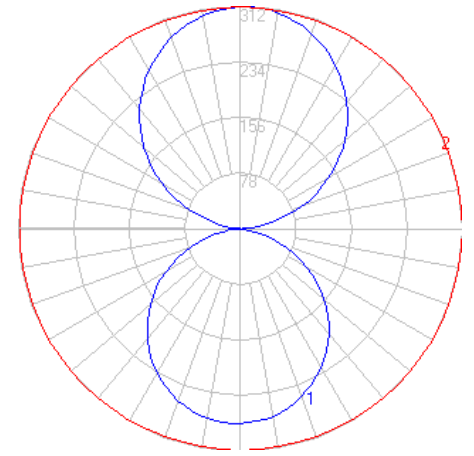

BEGA

Photometric Filename: 44438.IES

TEST: BE_44438
 TEST LAB: BEGA
 DATE: 2/13/2017
 LUMINAIRE: 44 438
 LAMP: 30.4W LED

Characteristics

Lumens Per Lamp	N.A. (absolute)
Total Lamp Lumens	N.A. (absolute)
Luminaire Lumens	1646
Total Luminaire Efficiency	N.A.
Luminaire Efficacy Rating (LER)	48
Total Luminaire Watts	34
Ballast Factor	1.00
CIE Type	General Diffuse
Spacing Criterion (0-180)	N.A.
Spacing Criterion (90-270)	N.A.
Spacing Criterion (Diagonal)	N.A.
Basic Luminous Shape	Rectangular
Luminous Length (0-180)	0.15 ft
Luminous Width (90-270)	4.80 ft
Luminous Height	0.00 ft

Zonal Lumen Summary

Zone	Lumens
0-10	25.92
10-20	74.24
20-30	112.65
30-40	135.85
40-50	140.69
50-60	126.15
60-70	93.62
70-80	48.38
80-90	8.61
90-100	13.25
100-110	59.87
110-120	109.11
120-130	144.02
130-140	159.25
140-150	153.32
150-160	127.22
160-170	84.11
170-180	29.42