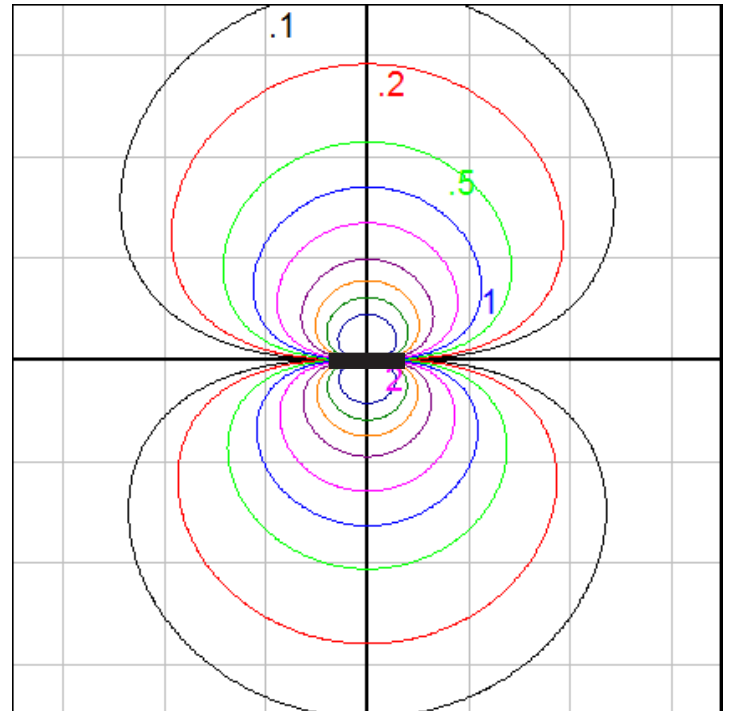

BEGA

Photometric Filename: 44438.IES

TEST: BE_44438
 TEST LAB: BEGA
 DATE: 2/13/2017
 LUMINAIRE: 44 438
 LAMP: 30.4W LED

Characteristics

Lumens Per Lamp	N.A. (absolute)
Total Lamp Lumens	N.A. (absolute)
Luminaire Lumens	1646
Total Luminaire Efficiency	N.A.
Luminaire Efficacy Rating (LER)	48
Total Luminaire Watts	34
Ballast Factor	1.00
CIE Type	General Diffuse
Spacing Criterion (0-180)	N.A.
Spacing Criterion (90-270)	N.A.
Spacing Criterion (Diagonal)	N.A.
Basic Luminous Shape	Rectangular
Luminous Length (0-180)	0.15 ft
Luminous Width (90-270)	4.80 ft
Luminous Height	0.00 ft

Zonal Lumen Summary

Zone	Lumens
0-10	25.92
10-20	74.24
20-30	112.65
30-40	135.85
40-50	140.69
50-60	126.15
60-70	93.62
70-80	48.38
80-90	8.61
90-100	13.25
100-110	59.87
110-120	109.11
120-130	144.02
130-140	159.25
140-150	153.32
150-160	127.22
160-170	84.11
170-180	29.42

Wall mount - isofootcandle grid on floor
 Mounting Height = 5 ft. Grid Spacing = 5 ft.

Wall mount - isofootcandle grid on wall
 Grid Spacing = 2.5 ft.

In the interest of product improvement, BEGA reserves the right to make technical changes without notice.