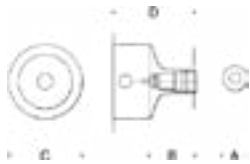

Application

Recessed wall luminaires that can be used as location luminaires. This family is designed for interior or exterior installation in walls and other vertical and horizontal surfaces.

Materials

Clear safety glass with white ceramic coating
Corrosion-resistant 304 grade stainless steel
High temperature silicone gasket
Pure anodized aluminum reflector surface

NRTL listed to North American Standards, suitable for wet locations
Protection class IP 68

Weight: 1.65lbs.

Electrical

LED module wattage	2.1 W
System wattage	3.0 W
Color rendering index	Ra > 80
Luminaire lumens	54 lm
LED service life (L70)	60000 hrs

LED color temperature

4000K (K4)
3500K (K35)
3000K (K3)
2700K (K27)

BEGA can supply you with suitable LED replacement modules for up to 20 years after the purchase of LED luminaires - see website for details

Finish

#4 brushed stainless steel. Custom colors are not available.