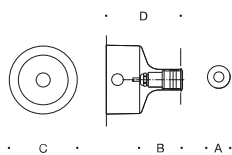

Application

Recessed wall luminaires that can be used as floodlights. This family is designed for interior or exterior installation in walls and other vertical and horizontal surfaces.

Materials

- Clear safety glass
- Corrosion-resistant 304 grade stainless steel
- High temperature silicone gasket
- Pure anodized aluminum reflector surface

NRTL listed to North American Standards, suitable for wet locations
Protection class IP 68

Weight: 0.9 lbs.

Electrical

LED module wattage	0.3 W
System wattage	0.5 W
Color rendering index	Ra > 80
Luminaire lumens	32 lm
LED service life (L70)	60000 hrs

LED color temperature

- 4000K (K4)
- 3500K (K35)
- 3000K (K3)
- 2700K (K27)

BEGA can supply you with suitable LED replacement modules for up to 20 years after the purchase of LED luminaires - see website for details

Finish

#4 brushed stainless steel. Custom colors are not available.