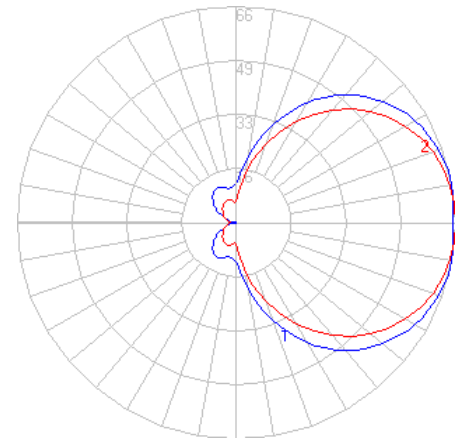

BEGA

Photometric Filename: 33604.IES

TEST: BE_33604
 TEST LAB: BEGA
 DATE: 10/19/2015
 LUMINAIRE: 33 604
 LAMP: 3.8W LED

Characteristics

Lumens Per Lamp	N.A. (absolute)
Total Lamp Lumens	N.A. (absolute)
Luminaire Lumens	300
Total Luminaire Efficiency	N.A.
Luminaire Efficacy Rating (LER)	50
Total Luminaire Watts	6
Ballast Factor	1.00
CIE Type	General Diffuse
Spacing Criterion (0-180)	N.A.
Spacing Criterion (90-270)	N.A.
Spacing Criterion (Diagonal)	N.A.
Basic Luminous Shape	Rectangular w/Sides
Luminous Length (0-180)	0.11 ft
Luminous Width (90-270)	0.79 ft
Luminous Height	0.39 ft

Zonal Lumen Summary

Zone	Lumens
0-10	1.26
10-20	4.59
20-30	9.23
30-40	14.47
40-50	19.39
50-60	23.25
60-70	25.64
70-80	26.38
80-90	25.75
90-100	25.75
100-110	26.38
110-120	25.64
120-130	23.25
130-140	19.39
140-150	14.47
150-160	9.23
160-170	4.59
170-180	1.26