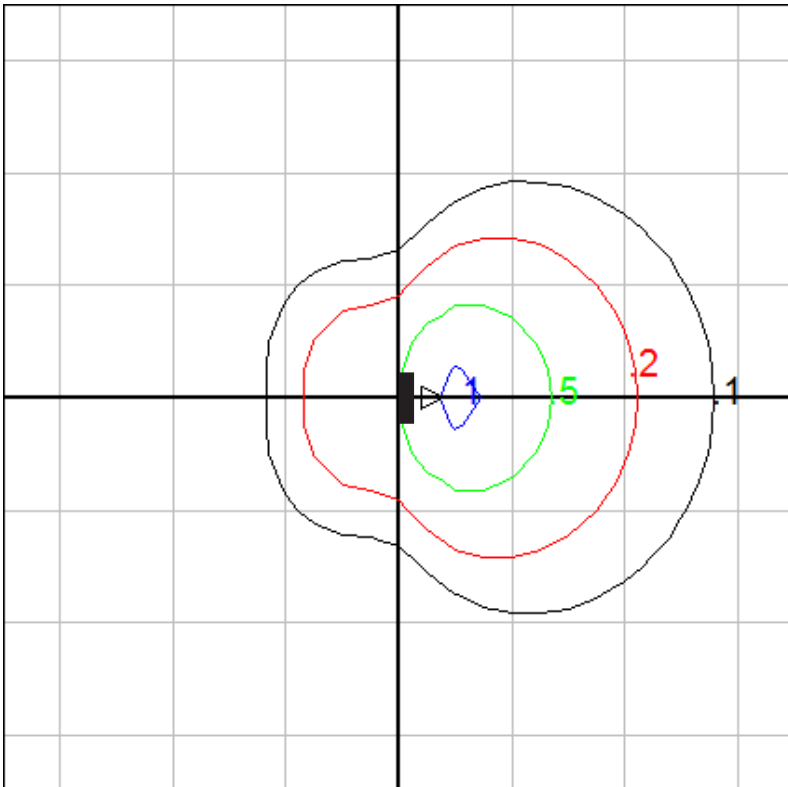

BEGA

Photometric Filename: 33604.IES

TEST: BE_33604
 TEST LAB: BEGA
 DATE: 10/19/2015
 LUMINAIRE: 33 604
 LAMP: 3.8W LED

Characteristics

Lumens Per Lamp	N.A. (absolute)
Total Lamp Lumens	N.A. (absolute)
Luminaire Lumens	300
Total Luminaire Efficiency	N.A.
Luminaire Efficacy Rating (LER)	50
Total Luminaire Watts	6
Ballast Factor	1.00
CIE Type	General Diffuse
Spacing Criterion (0-180)	N.A.
Spacing Criterion (90-270)	N.A.
Spacing Criterion (Diagonal)	N.A.
Basic Luminous Shape	Rectangular w/Sides
Luminous Length (0-180)	0.11 ft
Luminous Width (90-270)	0.79 ft
Luminous Height	0.39 ft

Zonal Lumen Summary

Zone	Lumens
0-10	1.26
10-20	4.59
20-30	9.23
30-40	14.47
40-50	19.39
50-60	23.25
60-70	25.64
70-80	26.38
80-90	25.75
90-100	25.75
100-110	26.38
110-120	25.64
120-130	23.25
130-140	19.39
140-150	14.47
150-160	9.23
160-170	4.59
170-180	1.26