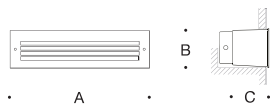

Materials

Clear safety glass with white ceramic coating
Marine grade, copper free (≤0.3% copper content) A360.0 aluminum alloy
BEGA Tricoat ®, a 3-layer finishing technology for increased corrosion protection
Mechanically captive stainless steel fasteners
Stainless steel screw clamps
Composite installation housing
Pure anodized aluminum reflector

NRTL listed to North American Standards, suitable for wet locations
Protection class IP 65

Weight: 1.2 lbs.

Electrical

Operating voltage 120-277V AC
Minimum start temperature -30° C
LED module wattage 2.0W
System wattage 3.0W
Controllability 0-10V dimmable
Color rendering index Ra > 80
Luminaire lumens 32lm
LED service life (L70) 60000hrs

LED color temperature

- 4000K (K4)
- 3500K (K35)
- 3000K (K3)
- 2700K (K27)

BEGA can supply you with suitable LED replacement modules for up to 20 years after the purchase of LED luminaires - see website for details

Finish

All BEGA standard finishes are matte, textured powder coat with minimum 3 mil thickness. BEGA Unidure® finish, a fluoropolymer technology, provides superior fade protection in Black, Bronze, and Silver. BEGA standard White is a super durable polyester powder. Optionally available RAL and custom color finishes provided in either polyester powder or liquid paint.

Available colors

- Black (BLK)
- Silver (SLV)
- RAL:
- Bronze (BRZ)
- White (WHT)
- CUS: