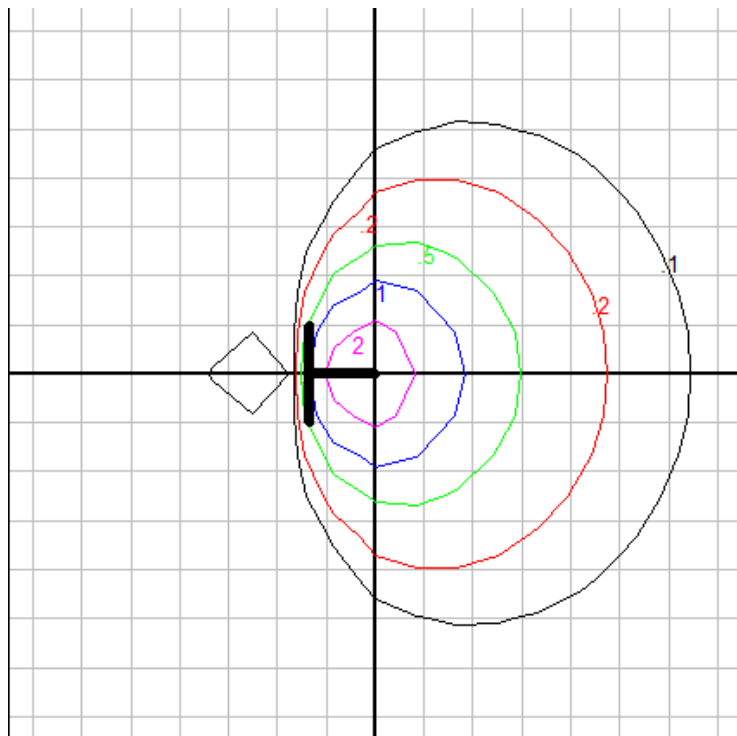

Mounting Height: 5 ft.

Grid Spacing: 3 ft.

In the interest of product improvement, BEGA reserves the right to make technical changes without notice.