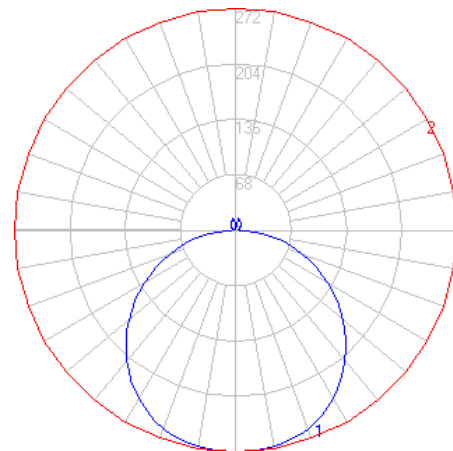

BEGA

File: 31041K4_BEGA_IES.ies

TEST: BE_31041K3
 TEST LAB: BEGA
 DATE: 08/15/2022
 LUMINAIRE: 31 041K4
 LAMP: 8.0W LED

Characteristics

Lumens Per Lamp	N.A. (absolute)
Total Lamp Lumens	N.A. (absolute)
Luminaire Lumens	879
Total Luminaire Efficiency	N.A.
Luminaire Efficacy Rating (LER)	88
Total Luminaire Watts	10
Ballast Factor	1.00
CIE Type	Direct
Spacing Criterion (0-180)	1.30
Spacing Criterion (90-270)	1.30
Spacing Criterion (Diagonal)	1.42
Basic Luminous Shape	Circular
Luminous Length (0-180)	0.00 ft
Luminous Width (90-270)	0.82 ft (Diameter)
Luminous Height	0.00 ft

Zonal Lumen Summary

Zone	Lumens
0-10	25.83
10-20	75.01
20-30	115.18
30-40	140.24
40-50	146.99
50-60	135.12
60-70	107.51
70-80	68.83
80-90	24.74
90-100	3.96
100-110	2.64
110-120	3.91
120-130	5.77
130-140	6.81
140-150	6.57
150-160	5.63
160-170	3.86
170-180	0.68

TEST: BE_31041K3
 TEST LAB: BEGA
 DATE: 08/15/2022
 LUMINAIRE: 31 041K35
 LAMP: 8.0W LED

Characteristics

Lumens Per Lamp	N.A. (absolute)
Total Lamp Lumens	N.A. (absolute)
Luminaire Lumens	877
Total Luminaire Efficiency	N.A.
Luminaire Efficacy Rating (LER)	88
Total Luminaire Watts	10
Ballast Factor	1.00
CIE Type	Direct
Spacing Criterion (0-180)	1.30
Spacing Criterion (90-270)	1.30
Spacing Criterion (Diagonal)	1.42
Basic Luminous Shape	Unknown
Luminous Length (0-180)	0.00 ft
Luminous Width (90-270)	0.00 ft
Luminous Height	0.82 ft (Diameter)