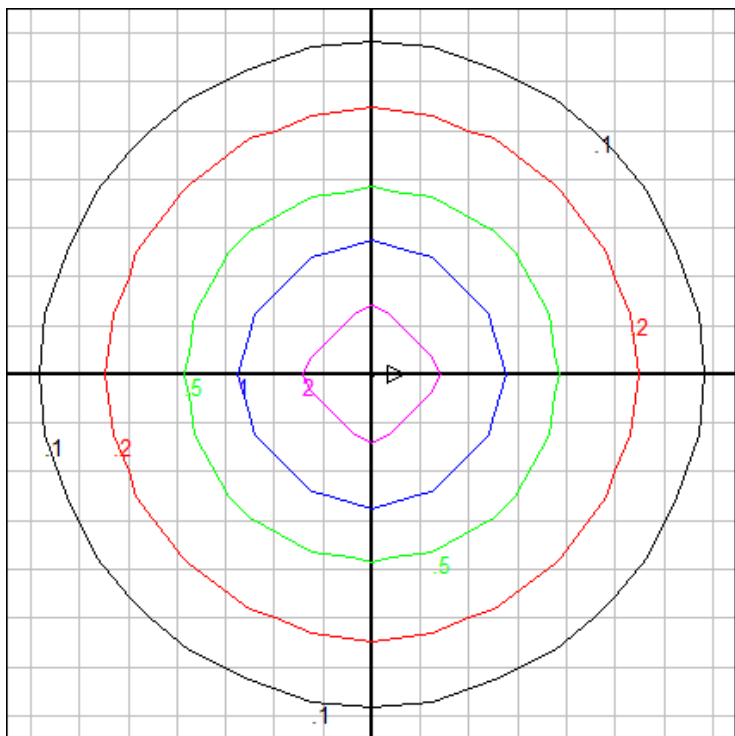

BEGA

File: 31041K4_BEGA_IES.ies

TEST: BE_31041K3
 TEST LAB: BEGA
 DATE: 08/15/2022
 LUMINAIRE: 31 041K4
 LAMP: 8.0W LED

Characteristics

Lumens Per Lamp	N.A. (absolute)
Total Lamp Lumens	N.A. (absolute)
Luminaire Lumens	879
Total Luminaire Efficiency	N.A.
Luminaire Efficacy Rating (LER)	88
Total Luminaire Watts	10
Ballast Factor	1.00
CIE Type	Direct
Spacing Criterion (0-180)	1.30
Spacing Criterion (90-270)	1.30
Spacing Criterion (Diagonal)	1.42
Basic Luminous Shape	Circular
Luminous Length (0-180)	0.00 ft
Luminous Width (90-270)	0.82 ft (Diameter)
Luminous Height	0.00 ft

Zonal Lumen Summary

Zone	Lumens
0-10	25.83
10-20	75.01
20-30	115.18
30-40	140.24
40-50	146.99
50-60	135.12
60-70	107.51
70-80	68.83
80-90	24.74
90-100	3.96
100-110	2.64
110-120	3.91
120-130	5.77
130-140	6.81
140-150	6.57
150-160	5.63
160-170	3.86
170-180	0.68

TEST: BE_31041K3
 TEST LAB: BEGA
 DATE: 08/15/2022
 LUMINAIRE: 31 041K35
 LAMP: 8.0W LED

Characteristics

Lumens Per Lamp	N.A. (absolute)
Total Lamp Lumens	N.A. (absolute)
Luminaire Lumens	877
Total Luminaire Efficiency	N.A.
Luminaire Efficacy Rating (LER)	88
Total Luminaire Watts	10
Ballast Factor	1.00
CIE Type	Direct
Spacing Criterion (0-180)	1.30
Spacing Criterion (90-270)	1.30
Spacing Criterion (Diagonal)	1.42
Basic Luminous Shape	Unknown
Luminous Length (0-180)	0.00 ft
Luminous Width (90-270)	0.00 ft
Luminous Height	0.82 ft (Diameter)