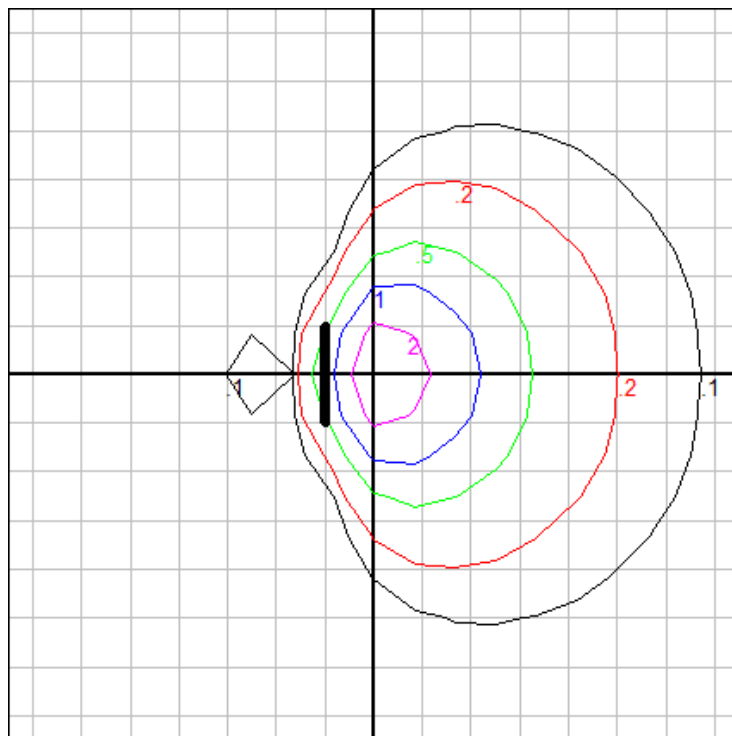

Mounting Height: 5 ft.

Grid Spacing: 3 ft.

In the interest of product improvement, BEGA reserves the right to make technical changes without notice.

BEGA 1000 Bega Way, Carpinteria, CA 93013 (805)684-0533 Fax (805)566-9474 www.bega-us.com © Copyright BEGA-US 2021

08/15/2022