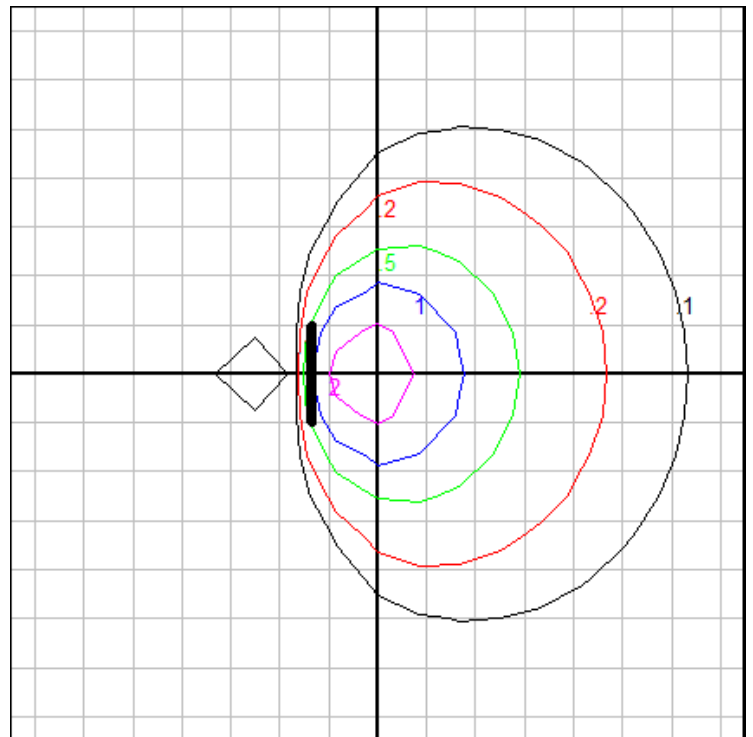

Mounting Height: 5 ft.

Grid Spacing: 3 ft.

In the interest of product improvement, BEGA reserves the right to make technical changes without notice.

BEGA 1000 Bega Way, Carpinteria, CA 93013 (805)684-0533 Fax (805)566-9474 www.bega-us.com © Copyright BEGA-US 2021

06/02/21