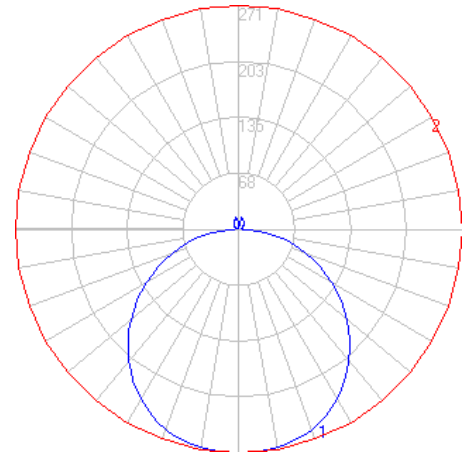

BEGA

File: 31041K4_BEGA_IES.ies

TEST: BE_31041K3
 TEST LAB: BEGA
 DATE: 08/15/2022
 LUMINAIRE: 31 041K4
 LAMP: 8.0W LED

Characteristics

Lumens Per Lamp	N.A. (absolute)
Total Lamp Lumens	N.A. (absolute)
Luminaire Lumens	879
Total Luminaire Efficiency	N.A.
Luminaire Efficacy Rating (LER)	88
Total Luminaire Watts	10
Ballast Factor	1.00
CIE Type	Direct
Spacing Criterion (0-180)	1.30
Spacing Criterion (90-270)	1.30
Spacing Criterion (Diagonal)	1.42
Basic Luminous Shape	Circular
Luminous Length (0-180)	0.00 ft
Luminous Width (90-270)	0.82 ft (Diameter)
Luminous Height	0.00 ft

Zonal Lumen Summary

Zone	Lumens
0-10	25.83
10-20	75.01
20-30	115.18
30-40	140.24
40-50	146.99
50-60	135.12
60-70	107.51
70-80	68.83
80-90	24.74
90-100	3.96
100-110	2.64
110-120	3.91
120-130	5.77
130-140	6.81
140-150	6.57
150-160	5.63
160-170	3.86
170-180	0.68

TEST: BE_31041K3
 TEST LAB: BEGA
 DATE: 08/15/2022
 LUMINAIRE: 31 041K35
 LAMP: 8.0W LED

Characteristics

Lumens Per Lamp	N.A. (absolute)
Total Lamp Lumens	N.A. (absolute)
Luminaire Lumens	877
Total Luminaire Efficiency	N.A.
Luminaire Efficacy Rating (LER)	88
Total Luminaire Watts	10
Ballast Factor	1.00
CIE Type	Direct
Spacing Criterion (0-180)	1.30
Spacing Criterion (90-270)	1.30
Spacing Criterion (Diagonal)	1.42
Basic Luminous Shape	Unknown
Luminous Length (0-180)	0.00 ft
Luminous Width (90-270)	0.00 ft
Luminous Height	0.82 ft (Diameter)