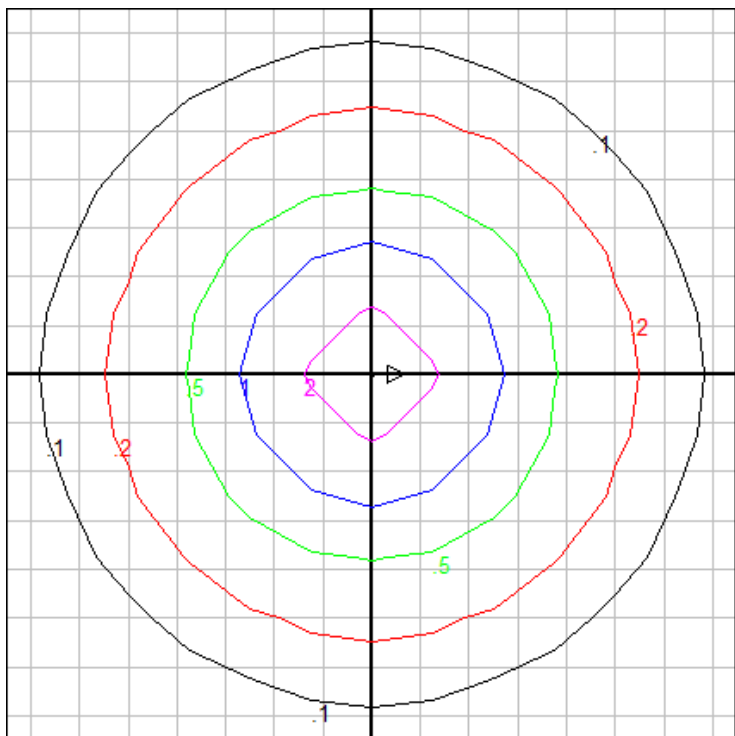

08/15/2022

BEGA

File: 31041K3_BEGA_IES.ies

TEST: BE_31041K3
 TEST LAB: BEGA
 DATE: 08/15/2022
 LUMINAIRE: 31 041K3
 LAMP: 8.0W LED

Characteristics

Lumens Per Lamp	N.A. (absolute)
Total Lamp Lumens	N.A. (absolute)
Luminaire Lumens	871
Total Luminaire Efficiency	N.A.
Luminaire Efficacy Rating (LER)	87
Total Luminaire Watts	10
Ballast Factor	1.00
CIE Type	Direct
Spacing Criterion (0-180)	1.30
Spacing Criterion (90-270)	1.30
Spacing Criterion (Diagonal)	1.42
Basic Luminous Shape	Circular
Luminous Length (0-180)	0.00 ft
Luminous Width (90-270)	0.82 ft (Diameter)
Luminous Height	0.00 ft

Zonal Lumen Summary

Zone	Lumens
0-10	25.58
10-20	74.26
20-30	114.04
30-40	138.85
40-50	145.53
50-60	133.79
60-70	106.45
70-80	68.15
80-90	24.50
90-100	3.92
100-110	2.62
110-120	3.87
120-130	5.71
130-140	6.74
140-150	6.50
150-160	5.57
160-170	3.82
170-180	0.68