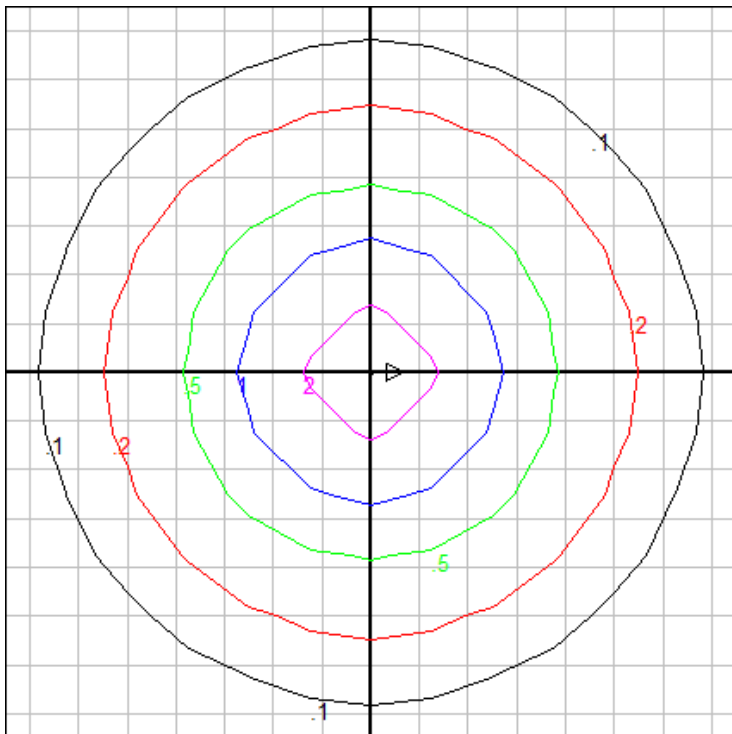

BEGA

File: 31041K4_BEGA_IES.ies

TEST: BE_31041K3
 TEST LAB: BEGA
 DATE: 08/15/2022
 LUMINAIRE: 31 041K4
 LAMP: 8.0W LED

Characteristics

Lumens Per Lamp	N.A. (absolute)
Total Lamp Lumens	N.A. (absolute)
Luminaire Lumens	879
Total Luminaire Efficiency	N.A.
Luminaire Efficacy Rating (LER)	88
Total Luminaire Watts	10
Ballast Factor	1.00
CIE Type	Direct
Spacing Criterion (0-180)	1.30
Spacing Criterion (90-270)	1.30
Spacing Criterion (Diagonal)	1.42
Basic Luminous Shape	Circular
Luminous Length (0-180)	0.00 ft
Luminous Width (90-270)	0.82 ft (Diameter)
Luminous Height	0.00 ft

TEST: BE_31041K3
 TEST LAB: BEGA
 DATE: 08/15/2022
 LUMINAIRE: 31 041K35
 LAMP: 8.0W LED

Characteristics

Lumens Per Lamp	N.A. (absolute)
Total Lamp Lumens	N.A. (absolute)
Luminaire Lumens	877
Total Luminaire Efficiency	N.A.
Luminaire Efficacy Rating (LER)	88
Total Luminaire Watts	10
Ballast Factor	1.00
CIE Type	Direct
Spacing Criterion (0-180)	1.30
Spacing Criterion (90-270)	1.30
Spacing Criterion (Diagonal)	1.42
Basic Luminous Shape	Unknown
Luminous Length (0-180)	0.00 ft
Luminous Width (90-270)	0.00 ft
Luminous Height	0.82 ft (Diameter)

Zonal Lumen Summary

Zone	Lumens
0-10	25.76
10-20	74.78
20-30	114.84
30-40	139.83
40-50	146.55
50-60	134.72
60-70	107.19
70-80	68.63
80-90	24.67
90-100	3.94
100-110	2.64
110-120	3.90
120-130	5.75
130-140	6.79
140-150	6.55
150-160	5.61
160-170	3.85
170-180	0.68