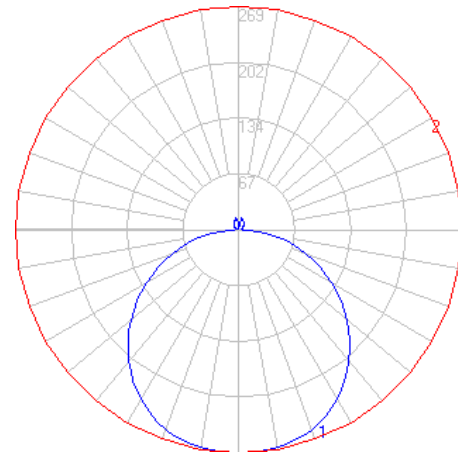

TEST: BE_31041K3
 TEST LAB: BEGA
 DATE: 08/15/2022
 LUMINAIRE: 31 041K35
 LAMP: 8.0W LED

Characteristics

Lumens Per Lamp	N.A. (absolute)
Total Lamp Lumens	N.A. (absolute)
Luminaire Lumens	877
Total Luminaire Efficiency	N.A.
Luminaire Efficacy Rating (LER)	88
Total Luminaire Watts	10
Ballast Factor	1.00
CIE Type	Direct
Spacing Criterion (0-180)	1.30
Spacing Criterion (90-270)	1.30
Spacing Criterion (Diagonal)	1.42
Basic Luminous Shape	Unknown
Luminous Length (0-180)	0.00 ft
Luminous Width (90-270)	0.00 ft
Luminous Height	0.82 ft (Diameter)

Zonal Lumen Summary

Zone	Lumens
0-10	25.76
10-20	74.78
20-30	114.84
30-40	139.83
40-50	146.55
50-60	134.72
60-70	107.19
70-80	68.63
80-90	24.67
90-100	3.94
100-110	2.64
110-120	3.90
120-130	5.75
130-140	6.79
140-150	6.55
150-160	5.61
160-170	3.85
170-180	0.68

08/15/2022

BEGA

File: 31041K3_BEGA_IES.ies

TEST: BE_31041K3
 TEST LAB: BEGA
 DATE: 08/15/2022
 LUMINAIRE: 31 041K3
 LAMP: 8.0W LED

Characteristics

Lumens Per Lamp	N.A. (absolute)
Total Lamp Lumens	N.A. (absolute)
Luminaire Lumens	871
Total Luminaire Efficiency	N.A.
Luminaire Efficacy Rating (LER)	87
Total Luminaire Watts	10
Ballast Factor	1.00
CIE Type	Direct
Spacing Criterion (0-180)	1.30
Spacing Criterion (90-270)	1.30
Spacing Criterion (Diagonal)	1.42
Basic Luminous Shape	Circular
Luminous Length (0-180)	0.00 ft
Luminous Width (90-270)	0.82 ft (Diameter)
Luminous Height	0.00 ft