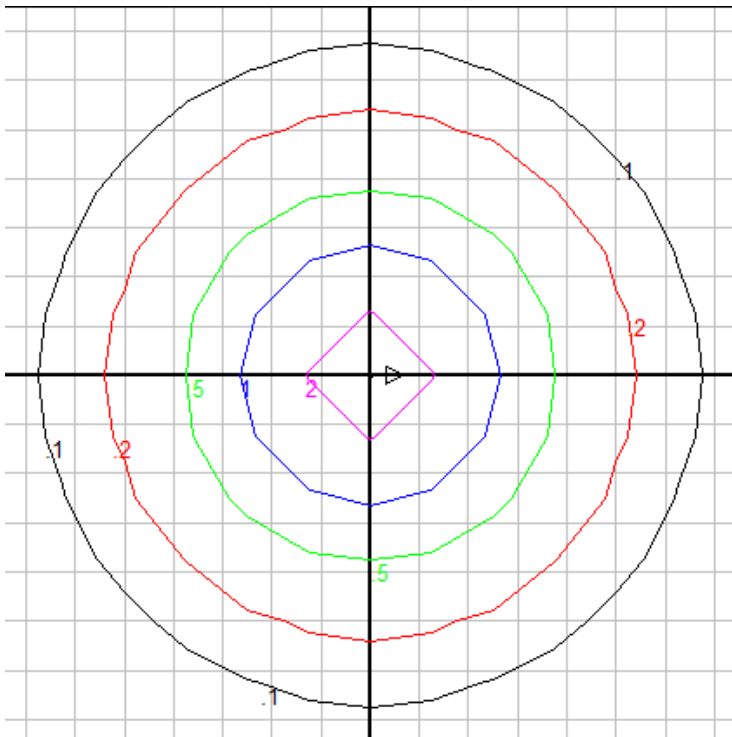

08/15/2022

BEGA

File: 31041K27_BEGA_IES.ies

TEST: BE_31041K3
 TEST LAB: BEGA
 DATE: 08/15/2022
 LUMINAIRE: 31 041K27
 LAMP: 8.0W LED

Characteristics

Lumens Per Lamp	N.A. (absolute)
Total Lamp Lumens	N.A. (absolute)
Luminaire Lumens	844
Total Luminaire Efficiency	N.A.
Luminaire Efficacy Rating (LER)	84
Total Luminaire Watts	10
Ballast Factor	1.00
CIE Type	Direct
Spacing Criterion (0-180)	1.30
Spacing Criterion (90-270)	1.30
Spacing Criterion (Diagonal)	1.42
Basic Luminous Shape	Circular
Luminous Length (0-180)	0.00 ft
Luminous Width (90-270)	0.82 ft (Diameter)
Luminous Height	0.00 ft

Zonal Lumen Summary

Zone	Lumens
0-10	24.81
10-20	72.03
20-30	110.62
30-40	134.69
40-50	141.16
50-60	129.77
60-70	103.26
70-80	66.10
80-90	23.76
90-100	3.80
100-110	2.54
110-120	3.75
120-130	5.54
130-140	6.54
140-150	6.31
150-160	5.41
160-170	3.71
170-180	0.65