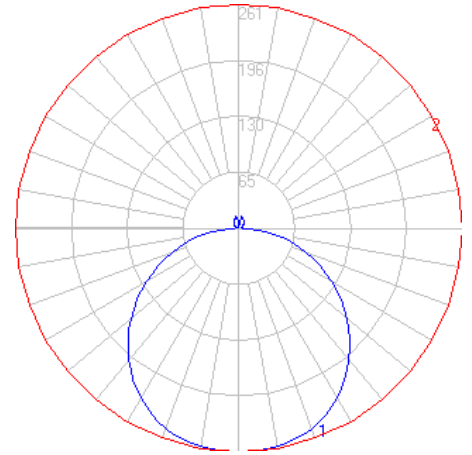

08/15/2022

BEGA

File: 31041K3_BEGA_IES.ies

TEST: BE_31041K3
 TEST LAB: BEGA
 DATE: 08/15/2022
 LUMINAIRE: 31 041K3
 LAMP: 8.0W LED

Characteristics

Lumens Per Lamp	N.A. (absolute)
Total Lamp Lumens	N.A. (absolute)
Luminaire Lumens	871
Total Luminaire Efficiency	N.A.
Luminaire Efficacy Rating (LER)	87
Total Luminaire Watts	10
Ballast Factor	1.00
CIE Type	Direct
Spacing Criterion (0-180)	1.30
Spacing Criterion (90-270)	1.30
Spacing Criterion (Diagonal)	1.42
Basic Luminous Shape	Circular
Luminous Length (0-180)	0.00 ft
Luminous Width (90-270)	0.82 ft (Diameter)
Luminous Height	0.00 ft

Zonal Lumen Summary

Zone	Lumens
0-10	25.58
10-20	74.26
20-30	114.04
30-40	138.85
40-50	145.53
50-60	133.79
60-70	106.45
70-80	68.15
80-90	24.50
90-100	3.92
100-110	2.62
110-120	3.87
120-130	5.71
130-140	6.74
140-150	6.50
150-160	5.57
160-170	3.82
170-180	0.68

08/15/2022

BEGA

File: 31041K27_BEGA_IES.ies

TEST: BE_31041K3
 TEST LAB: BEGA
 DATE: 08/15/2022
 LUMINAIRE: 31 041K27
 LAMP: 8.0W LED

Characteristics

Lumens Per Lamp	N.A. (absolute)
Total Lamp Lumens	N.A. (absolute)
Luminaire Lumens	844
Total Luminaire Efficiency	N.A.
Luminaire Efficacy Rating (LER)	84
Total Luminaire Watts	10
Ballast Factor	1.00
CIE Type	Direct
Spacing Criterion (0-180)	1.30
Spacing Criterion (90-270)	1.30
Spacing Criterion (Diagonal)	1.42
Basic Luminous Shape	Circular
Luminous Length (0-180)	0.00 ft
Luminous Width (90-270)	0.82 ft (Diameter)
Luminous Height	0.00 ft