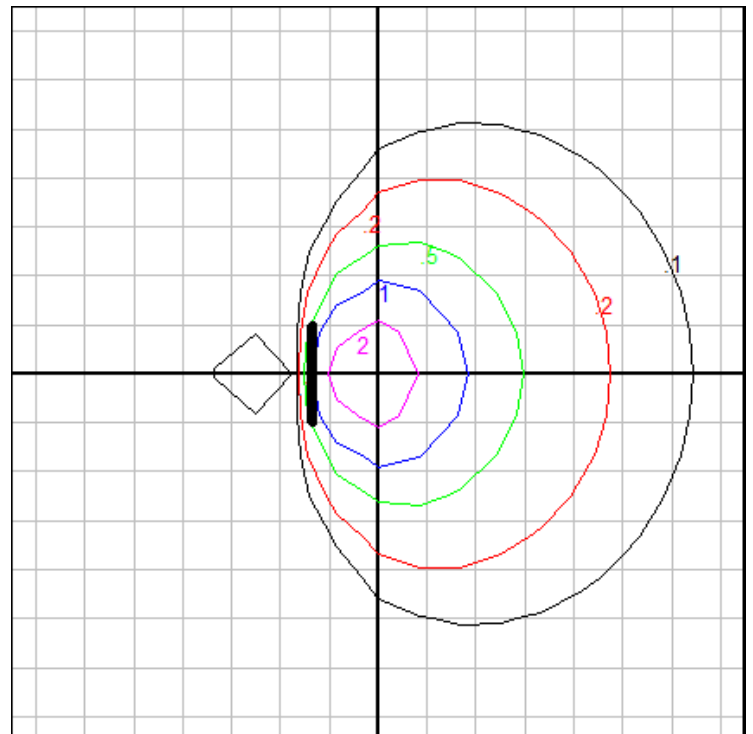

Mounting Height: 5 ft.

Grid Spacing: 3 ft.

In the interest of product improvement, BEGA reserves the right to make technical changes without notice.

BEGA 1000 Bega Way, Carpinteria, CA 93013 (805)684-0533 Fax (805)566-9474 www.bega-us.com © Copyright BEGA-US 2021

08/15/2022