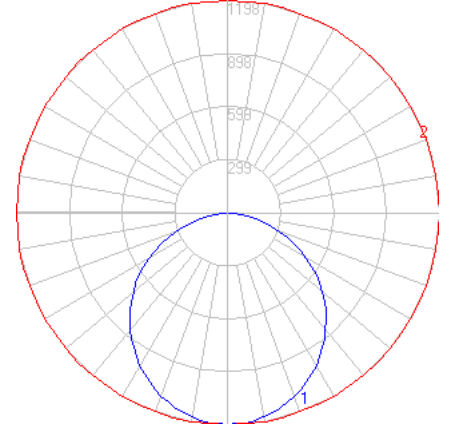

# BEGA

Photometric Filename: 24320.ies

TEST: BE\_24320  
 TEST LAB: BEGA  
 DATE: 6/12/2017  
 LUMINAIRE: 24 320  
 LAMP: 48W LED

### Characteristics

|                                 |                 |
|---------------------------------|-----------------|
| Lumens Per Lamp                 | N.A. (absolute) |
| Total Lamp Lumens               | N.A. (absolute) |
| Luminaire Lumens                | 3361            |
| Total Luminaire Efficiency      | N.A.            |
| Luminaire Efficacy Rating (LER) | 61              |
| Total Luminaire Watts           | 55              |
| Ballast Factor                  | 1.00            |
| CIE Type                        | Direct          |
| Spacing Criterion (0-180)       | 1.24            |
| Spacing Criterion (90-270)      | 1.26            |
| Spacing Criterion (Diagonal)    | 1.38            |
| Basic Luminous Shape            | Rectangular     |
| Luminous Length (0-180)         | 0.13 ft         |
| Luminous Width (90-270)         | 4.86 ft         |
| Luminous Height                 | 0.00 ft         |