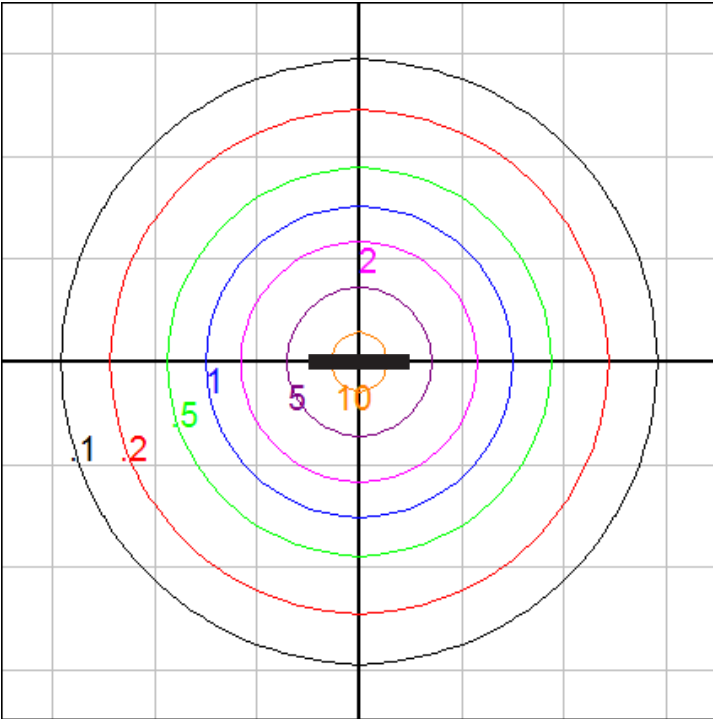

# BEGA

Photometric Filename: 24320.ies

TEST: BE\_24320  
 TEST LAB: BEGA  
 DATE: 6/12/2017  
 LUMINAIRE: 24 320  
 LAMP: 48W LED

### Characteristics

|                                 |                 |
|---------------------------------|-----------------|
| Lumens Per Lamp                 | N.A. (absolute) |
| Total Lamp Lumens               | N.A. (absolute) |
| Luminaire Lumens                | 3361            |
| Total Luminaire Efficiency      | N.A.            |
| Luminaire Efficacy Rating (LER) | 61              |
| Total Luminaire Watts           | 55              |
| Ballast Factor                  | 1.00            |
| CIE Type                        | Direct          |
| Spacing Criterion (0-180)       | 1.24            |
| Spacing Criterion (90-270)      | 1.26            |
| Spacing Criterion (Diagonal)    | 1.38            |
| Basic Luminous Shape            | Rectangular     |
| Luminous Length (0-180)         | 0.13 ft         |
| Luminous Width (90-270)         | 4.86 ft         |
| Luminous Height                 | 0.00 ft         |

### Zonal Lumen Summary

| Zone    | Lumens |
|---------|--------|
| 0-10    | 113.21 |
| 10-20   | 323.28 |
| 20-30   | 488.11 |
| 30-40   | 586.90 |
| 40-50   | 608.48 |
| 50-60   | 549.62 |
| 60-70   | 416.11 |
| 70-80   | 227.40 |
| 80-90   | 47.86  |
| 90-100  | 0.00   |
| 100-110 | 0.00   |
| 110-120 | 0.00   |
| 120-130 | 0.00   |
| 130-140 | 0.00   |
| 140-150 | 0.00   |
| 150-160 | 0.00   |
| 160-170 | 0.00   |
| 170-180 | 0.00   |