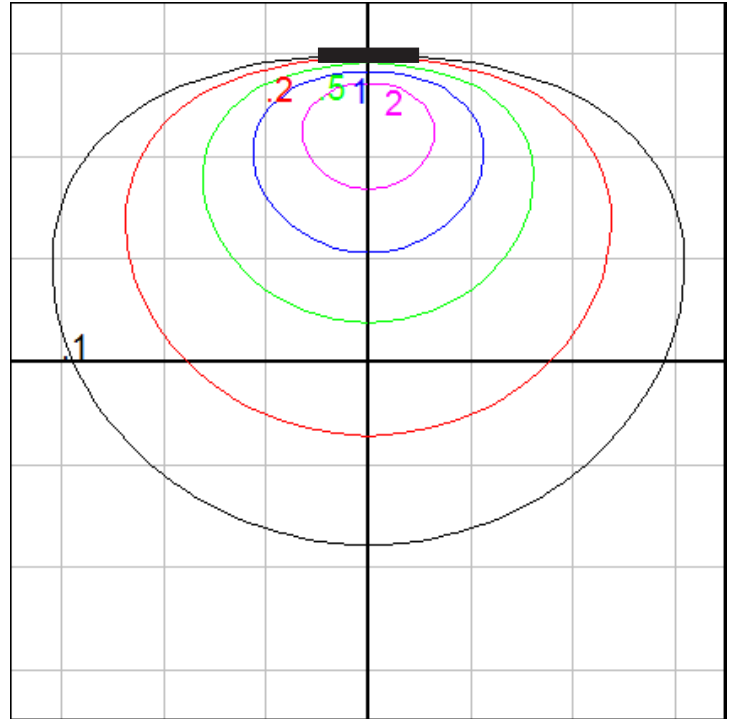

Wall Mount - Isofootcandle grid on floor
Mounting Height = 5 ft. Grid Spacing = 10 ft.

In the interest of product improvement, BEGA reserves the right to make technical changes without notice.