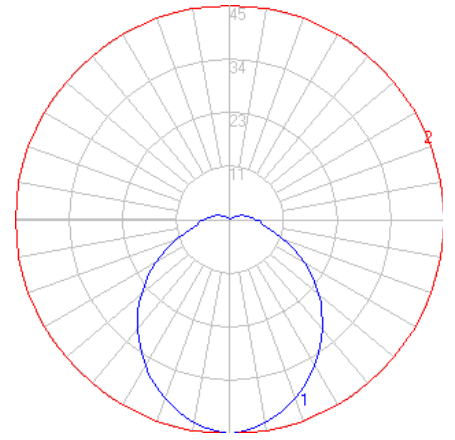

BEGA

Photometric Filename: 22686.ies

TEST: BE_22686
 TEST LAB: BEGA
 DATE: 9/21/2016
 LUMINAIRE: 22 686
 LAMP: 2.9W LED

Characteristics

| | |
|---------------------------------|---------------------|
| Lumens Per Lamp | N.A. (absolute) |
| Total Lamp Lumens | N.A. (absolute) |
| Luminaire Lumens | 184 |
| Total Luminaire Efficiency | N.A. |
| Luminaire Efficacy Rating (LER) | 46 |
| Total Luminaire Watts | 4 |
| Ballast Factor | 1.00 |
| CIE Type | Semi-Direct |
| Spacing Criterion (0-180) | 1.32 |
| Spacing Criterion (90-270) | 1.18 |
| Spacing Criterion (Diagonal) | 1.38 |
| Basic Luminous Shape | Rectangular w/Sides |
| Luminous Length (0-180) | 0.33 ft |
| Luminous Width (90-270) | 0.62 ft |
| Luminous Height | 0.16 ft |

Zonal Lumen Summary

| Zone | Lumens |
|---------|--------|
| 0-10 | 4.25 |
| 10-20 | 12.01 |
| 20-30 | 18.07 |
| 30-40 | 21.94 |
| 40-50 | 23.51 |
| 50-60 | 23.16 |
| 60-70 | 21.57 |
| 70-80 | 18.70 |
| 80-90 | 15.05 |
| 90-100 | 11.28 |
| 100-110 | 7.61 |
| 110-120 | 4.42 |
| 120-130 | 1.96 |
| 130-140 | 0.44 |
| 140-150 | 0.01 |
| 150-160 | 0.00 |
| 160-170 | 0.00 |
| 170-180 | 0.00 |