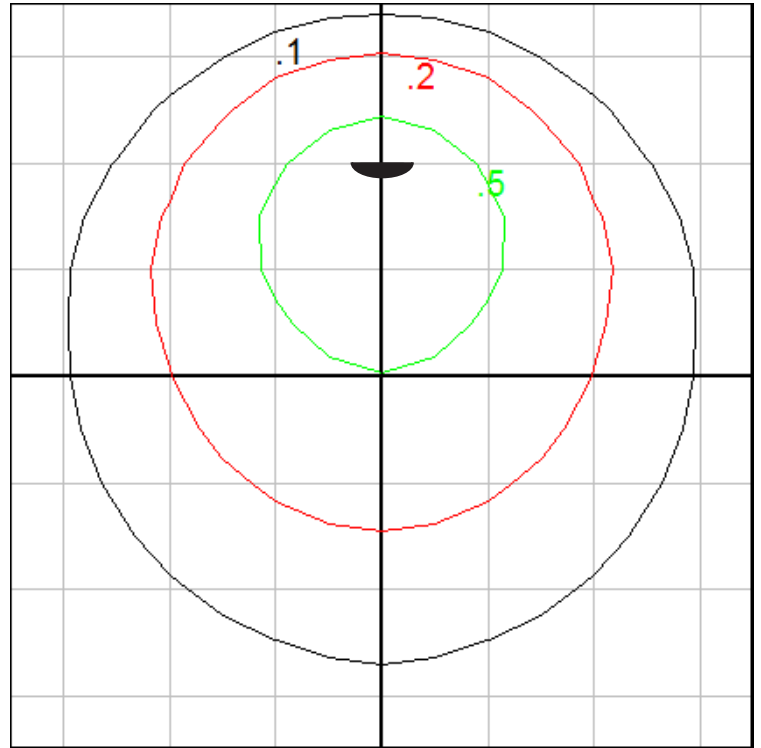

BEGA

Photometric Filename: 22686.ies

TEST: BE_22686
 TEST LAB: BEGA
 DATE: 9/21/2016
 LUMINAIRE: 22 686
 LAMP: 2.9W LED

Characteristics

| | |
|---------------------------------|---------------------|
| Lumens Per Lamp | N.A. (absolute) |
| Total Lamp Lumens | N.A. (absolute) |
| Luminaire Lumens | 184 |
| Total Luminaire Efficiency | N.A. |
| Luminaire Efficacy Rating (LER) | 46 |
| Total Luminaire Watts | 4 |
| Ballast Factor | 1.00 |
| CIE Type | Semi-Direct |
| Spacing Criterion (0-180) | 1.32 |
| Spacing Criterion (90-270) | 1.18 |
| Spacing Criterion (Diagonal) | 1.38 |
| Basic Luminous Shape | Rectangular w/Sides |
| Luminous Length (0-180) | 0.33 ft |
| Luminous Width (90-270) | 0.62 ft |
| Luminous Height | 0.16 ft |

Zonal Lumen Summary

| Zone | Lumens |
|---------|--------|
| 0-10 | 4.25 |
| 10-20 | 12.01 |
| 20-30 | 18.07 |
| 30-40 | 21.94 |
| 40-50 | 23.51 |
| 50-60 | 23.16 |
| 60-70 | 21.57 |
| 70-80 | 18.70 |
| 80-90 | 15.05 |
| 90-100 | 11.28 |
| 100-110 | 7.61 |
| 110-120 | 4.42 |
| 120-130 | 1.96 |
| 130-140 | 0.44 |
| 140-150 | 0.01 |
| 150-160 | 0.00 |
| 160-170 | 0.00 |
| 170-180 | 0.00 |

Ceiling Mount - Isofootcandle grid on floor
 Mounting Height = 10 ft. Grid Spacing = 5 ft.

Wall Mount - Isofootcandle grid on floor
 Mounting Height = 5 ft. Grid Spacing = 2.5 ft.

In the interest of product improvement, BEGA reserves the right to make technical changes without notice.