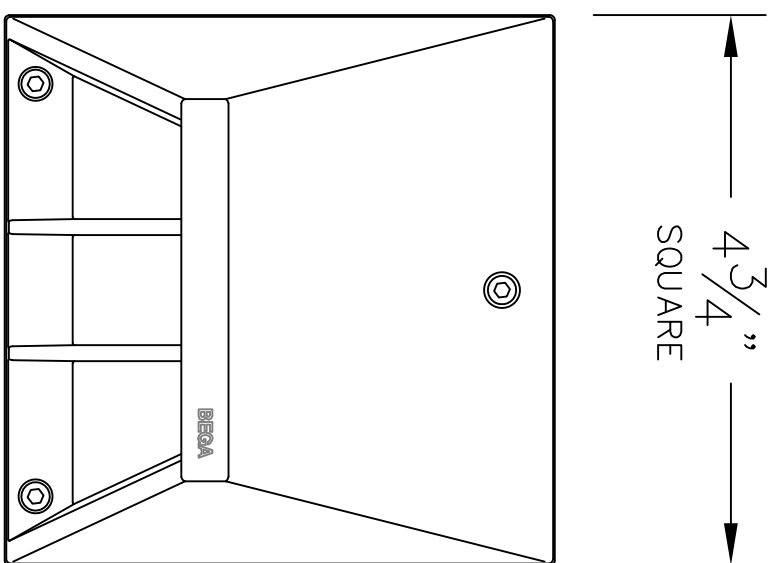

NOTES:

1. LUMINAIRE # 22 228 – SEE SPECIFICATIONS:

FINISHED WALL SURFACE

2 x 4 BLOCKING

4" OCTAGONAL
J-BOX (BY OTHERS)

HOLLOW-WALL
INSTALLATION

CONCRETE
INSTALLATION

This print contains confidential information which is the property of BEGA/US. By accepting this information, the borrower agrees that it will not be used for any other purpose other than that which is was loaned.

Catalog No.: 22 228

Description: SURFACE WALL WITH CUTOFF OPTICS

Drawn by: Bob Mc Date: 7/1/15 File Name: 22228.dxf

SCALE: NONE – DO NOT SCALE DRAWING

BEGA

1000 Bega Way
Carpinteria, Ca. 93013
(805) 684-0533