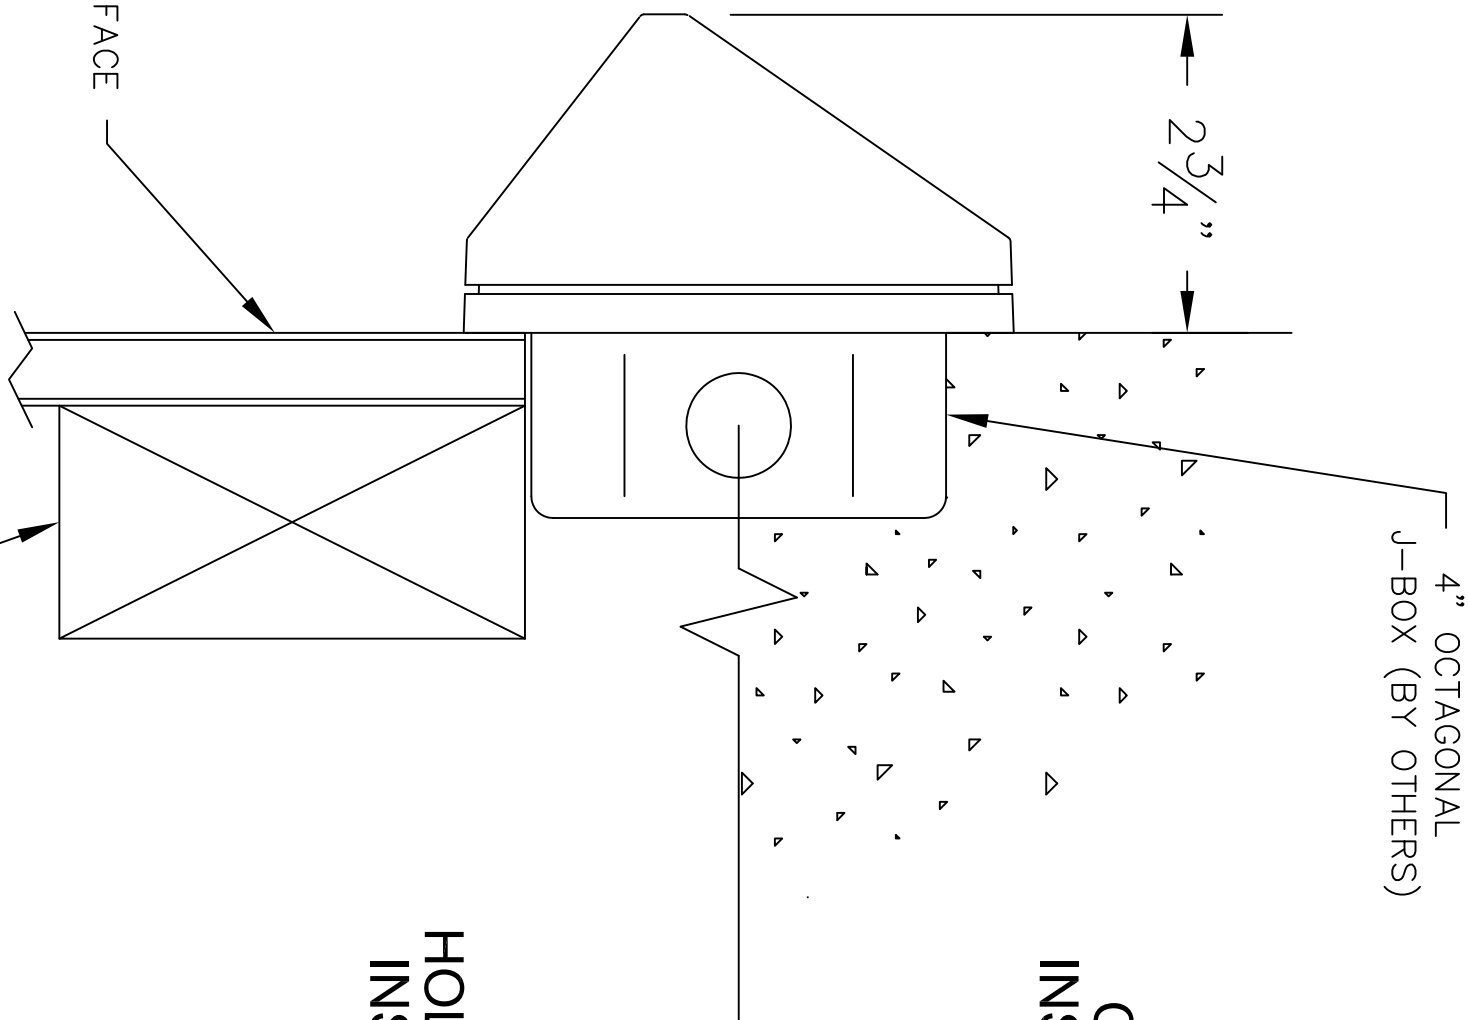

NOTES:

1. LUMINAIRE # 22 228 – SEE SPECIFICATIONS:

FINISHED WALL SURFACE

2 x 4 BLOCKING

4" OCTAGONAL
J-BOX (BY OTHERS)

HOLLOW-WALL
INSTALLATION

CONCRETE
INSTALLATION

This print contains confidential information which is the property of BEGA/US. By accepting this information, the borrower agrees that it will not be used for any other purpose other than that which is was loaned.

Catalog No.: 22 228

Description: SURFACE WALL WITH CUTOFF OPTICS

Drawn by: Bob Mc Date: 7/1/15 File Name: 22228.dxf

SCALE: NONE – DO NOT SCALE DRAWING

BEGA

1000 Bega Way
Carpinteria, Ca. 93013
(805) 684-0533